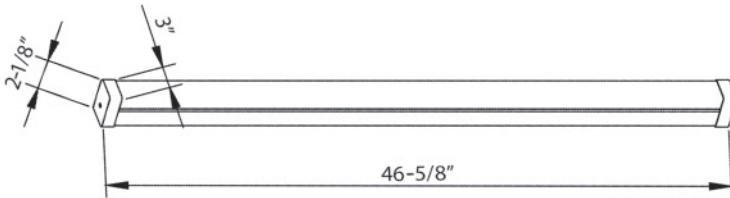

Classic Linear StripLight

- Classic LED 4' Strip Lighting Fixture
- 0-10V Dimmable
- Compatible with most LED Dimmers
- Linkable - Hardware Included
- Surface Mount Kit Included
- 2835 SMD LEDs
- Efficacy: 125 lm/w
- CRI: >80
- THD: <20%@120V
- PF: >.98
- R9: 8
- Beam Angle: H: 99° V: 149°
- Input Current: .36A @120V
- Input Voltage: 120-277 VAC
- Operating Temperature: -22°F to 104°F
- Powder Coat Painted Steel Housing
- High Quality PMMA Diffusor
- 50,000+ Hour LED Life Expectancy
- Knockouts Located on top
- IP20 Dry Location Rated
- 5 Year Warranty

Cat. No.	Length	Color Temp	Watts	Delivered Lumens	CRI	Replaces Fluorescent	Order In Case Qty
71911	4'	5000K	40	5000	80	64-128W	10
71912	4'	4000K	40	5000	80	64-128W	10

STRIP LIGHTING

Classic Linear StripLight

Suspension or Surface Mountable

- Classic LED 4' Suspended Strip Fixture
- Can be Surface Mounted or Suspended
- Linkable - hardware included with fixture
- Surface Mount Kit Included
- 0-10V Dimmable
- Compatible with most LED Dimmers
- 2835 SMD LEDs
- Efficacy: 130 lm/w
- CRI: >80
- THD: <20%@120V
- PF: >.95
- R9: 8
- Beam Angle: H: 96° V: 72°
- Input Current: .36A @120V
- Input Voltage: 120-277 VAC
- Operating Temperature: -22°F to 104°F
- Powder Coat Aluminum Housing
- PMMA Diffusor
- 50,000+ Hour LED Life Expectancy
- Knockouts located on top
- IP 20 Dry Location Rated
- 5 Year Warranty