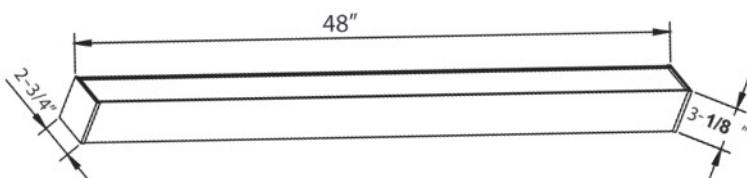

Classic Linear StripLight

- Classic LED 4' Strip Lighting Fixture
- 0-10V Dimmable
- Compatible with most LED Dimmers
- Linkable - Hardware Included
- Surface Mount Kit Included
- 2835 SMD LEDs
- Efficacy: 125 lm/w
- CRI: >80
- THD: <20%@120V
- PF: >.98
- R9: 8
- Beam Angle: H: 99° V: 149°
- Input Current: .36A @120V
- Input Voltage: 120-277 VAC
- Operating Temperature: -22°F to 104°F
- Powder Coat Painted Steel Housing
- High Quality PMMA Diffusor
- 50,000+ Hour LED Life Expectancy
- Knockouts Located on top
- IP20 Dry Location Rated
- 5 Year Warranty

Cat. No.	Length	Color Temp	Watts	Delivered Lumens	CRI	Replaces Fluorescent	Order In Case Qty
71911	4'	5000K	40	5000	80	64-128W	10
71912	4'	4000K	40	5000	80	64-128W	10

STRIP LIGHTING

Classic Linear StripLight

Suspension or Surface Mountable

- Classic LED 4' Suspended Strip Fixture
- Can be Surface Mounted or Suspended
- Linkable - hardware included with fixture
- Surface Mount Kit Included
- 0-10V Dimmable
- Compatible with most LED Dimmers
- 2835 SMD LEDs
- Efficacy: 130 lm/w
- CRI: >80
- THD: <20%@120V
- PF: >.95
- R9: 8
- Beam Angle: H: 96° V: 72°
- Input Current: .36A @120V
- Input Voltage: 120-277 VAC
- Operating Temperature: -22°F to 104°F
- Powder Coat Aluminum Housing
- PMMA Diffusor
- 50,000+ Hour LED Life Expectancy
- Knockouts located on top
- IP 20 Dry Location Rated
- 5 Year Warranty