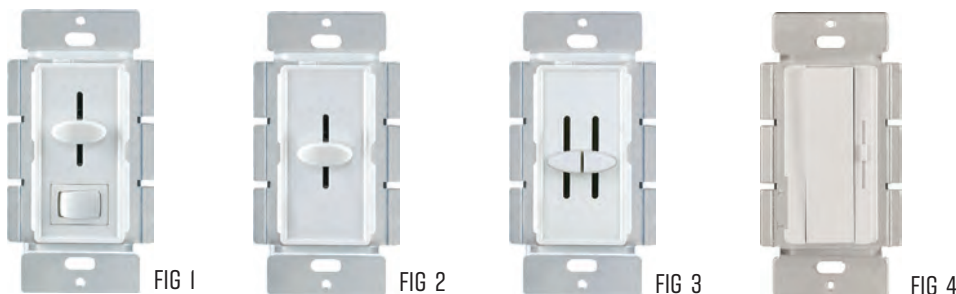

LED Dimmers 12V/24V DC

- LED Compatible
- 12V or 24V DC
- PWM DIMMING
- Decorative PC Housing & Face
- MOV Surge Suppression

CAT. NO.	FIG	VOLTAGE (DC)	FUNCTIONS	SWITCH RATING	LED/CFL WATTS	FLUORESCENT WATTS	CASE QTY
82840	1	12/24V	SLIDE/ON/OFF SWITCH	1P	60	NO	10/60
82841	1	12/24V	SLIDE/ON/OFF SWITCH	3 WAY	60	NO	10/60
82842	2	12/24V	SLIDE	1P	60	NO	10/60
82843	2	12/24V	SLIDE	3 WAY	60	NO	10/60
82844	2	12/24V	SLIDE	1P	100	NO	10/60
82845	3	12/24V	DUAL SLIDE	2P	60 PER POLE	NO	10/60
82860	4	12/24V	ROCKER	1P	60	NO	10/60
82861	4	12/24V	ROCKER	3 WAY	60	NO	10/60
82850	4	12/24V	ROCKER	3 WAY	100	NO	10/60

LED Dimmers 120 VAC

- LED Compatible
- 120V
- TRIAC Dimming
- Full Range Dimming
- MOV Surge Suppression
- Decorative PC Housing

CAT. NO.	FIG	VOLTS	FUNCTIONS	SWITCH RATING	LED/CFL WATTS	FLUORESCENT WATTS	MICRO CONTROLLER	SENSITIVITY ADJ DIAL	CASE QTY
82859	1	120V	SLIDE/ON/OFF SWITCH	1 POLE	150	700	NO	YES	10/60
82846	1	120V	SLIDE/ON/OFF SWITCH	3 WAY	150	700	NO	YES	10/60
82847	2	120V	ROCKER	1 POLE	150	600	NO	NO	10/60
82848	2	120V	ROCKER	3 WAY	150	600	NO	NO	10/60
82862	2	120V	ROCKER	1 POLE	150	700	NO	YES	10/60
82849	2	120V	ROCKER	3 WAY	150	700	NO	YES	10/60
82863	3	120V	ROCKER	1 POLE	150	600	YES	NO	10/60
82853	3	120V	ROCKER	3 WAY	150	600	YES	NO	10/60
82864	4	120V	SLIDE/ON/OFF SWITCH	1 POLE	150	600	YES	NO	10/60
82865	4	120V	SLIDE/ON/OFF SWITCH	3 WAY	150	600	YES	NO	10/60
82855	5	120V	SLIDE/ROCKER	1 POLE/3 WAY	150	700	NO	YES	10/60