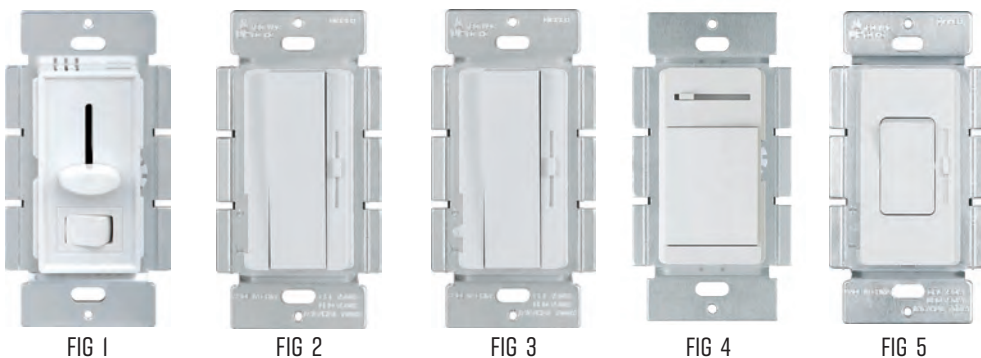

LED Dimmers 12V/24V DC

- LED Compatible
- 12V or 24V DC
- PWM DIMMING
- Decorative PC Housing & Face
- MOV Surge Suppression

CAT. NO.	FIG	VOLTAGE (DC)	FUNCTIONS	SWITCH RATING	LED/CFL WATTS	FLUORESCENT WATTS	CASE QTY
82840	1	12/24V	SLIDE/ON/OFF SWITCH	1P	60	NO	10/60
82841	1	12/24V	SLIDE/ON/OFF SWITCH	3 WAY	60	NO	10/60
82842	2	12/24V	SLIDE	1P	60	NO	10/60
82843	2	12/24V	SLIDE	3 WAY	60	NO	10/60
82844	2	12/24V	SLIDE	1P	100	NO	10/60
82845	3	12/24V	DUAL SLIDE	2P	60 PER POLE	NO	10/60
82860	4	12/24V	ROCKER	1P	60	NO	10/60
82861	4	12/24V	ROCKER	3 WAY	60	NO	10/60
82850	4	12/24V	ROCKER	3 WAY	100	NO	10/60

LED Dimmers 120 VAC

- LED Compatible
- 120V
- TRIAC Dimming
- Full Range Dimming
- MOV Surge Suppression
- Decorative PC Housing

CAT. NO.	FIG	VOLTS	FUNCTIONS	SWITCH RATING	LED/CFL WATTS	FLUORESCENT WATTS	MICRO CONTROLLER	SENSITIVITY ADJ DIAL	CASE QTY
82859	1	120V	SLIDE/ON/OFF SWITCH	1 POLE	150	700	NO	YES	10/60
82846	1	120V	SLIDE/ON/OFF SWITCH	3 WAY	150	700	NO	YES	10/60
82847	2	120V	ROCKER	1 POLE	150	600	NO	NO	10/60
82848	2	120V	ROCKER	3 WAY	150	600	NO	NO	10/60
82862	2	120V	ROCKER	1 POLE	150	700	NO	YES	10/60
82849	2	120V	ROCKER	3 WAY	150	700	NO	YES	10/60
82863	3	120V	ROCKER	1 POLE	150	600	YES	NO	10/60
82853	3	120V	ROCKER	3 WAY	150	600	YES	NO	10/60
82864	4	120V	SLIDE/ON/OFF SWITCH	1 POLE	150	600	YES	NO	10/60
82865	4	120V	SLIDE/ON/OFF SWITCH	3 WAY	150	600	YES	NO	10/60
82855	5	120V	SLIDE/ROCKER	1 POLE/3 WAY	150	700	NO	YES	10/60

LED Dimmers - 120 VAC 0-10V Dimming

- LED Compatible
- 0-10V Dimming
- 120/277V
- LED, CFL & Electronic Self Ballasted Applications
- MOV Surge Suppression
- Decorative PC Housing
- Adjustable High end/Low End trim Sensitivity Dial to Optimize dimming
- Title 24
- cULus Listed