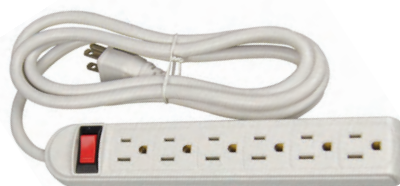

6 Outlet Power Strip

- Indoor Power Strip with 6 outlets
- Slim design for space saving
- On/off switch with built in circuit breaker
- Plastic housing

- Mounting key holes on back for easy hanging
- 15A; 125V; 60Hz 1875W, SJT 14/3
- UL 1363

CAT. NO.	CORD LENGTH	BOX QTY
89022	6 FT	36