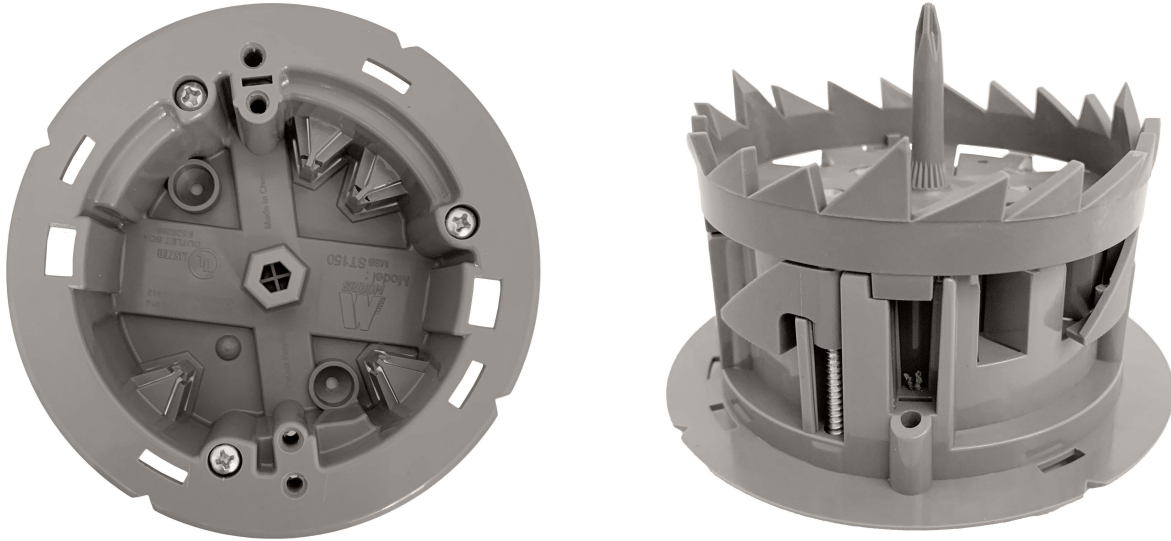

The Ceiling Box with an Integrated Hole Saw

FEATURES:

- 3.5" Diameter x 1.5" Deep
- Built in Pilot Guide Locator
- Integrated Hole Saw
- No Drop Tabs
- Designed for NM Wire

Technical Data:

- 9 Cubic Inches
- Fits: 4 #14, 4 # 12
- Ceiling Rated for 8 Lbs.
- UL File Number: E526388
- 4 Wiring Ports
- Box Quantity: 30