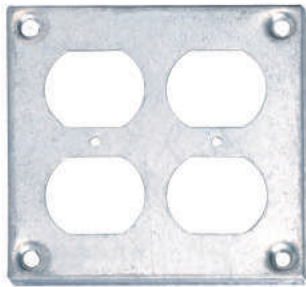

# 4" BOX COVERS

FIG 1

FIG 2

FIG 3

FIG 4

FIG 5

FIG 6

FIG 7

FIG 8

4" Square  
Steel Construction  
Fire Rated

CAT.  
NO.

FIG

DESCRIPTION

DIMENSIONS  
LENGTH WIDTH

CTN  
QTY

CAT. NO.	FIG	DESCRIPTION	DIMENSIONS		CTN QTY
			LENGTH	WIDTH	
M752CC	1	4" BOX COVER BLANK	4"	4"	200
M753CC	2	4" BOX COVER 1/2" KO	4"	4"	200
M814CC	3	4" BOX COVER DECORATOR/TOGGLE	4"	4"	50
M906CC	4	4" BOX COVER DUPLEX/TOGGLE	4"	4"	50
M907CC	5	4" BOX COVER DUAL DUPLEX	4"	4"	50
M803CC	6	4" BOX COVER DUAL TOGGLE	4"	4"	50
M902CC	7	4" BOX COVER SINGLE DUPLEX	4"	4"	50
M800CC	8	4" BOX COVER SINGLE TOGGLE	4"	4"	50