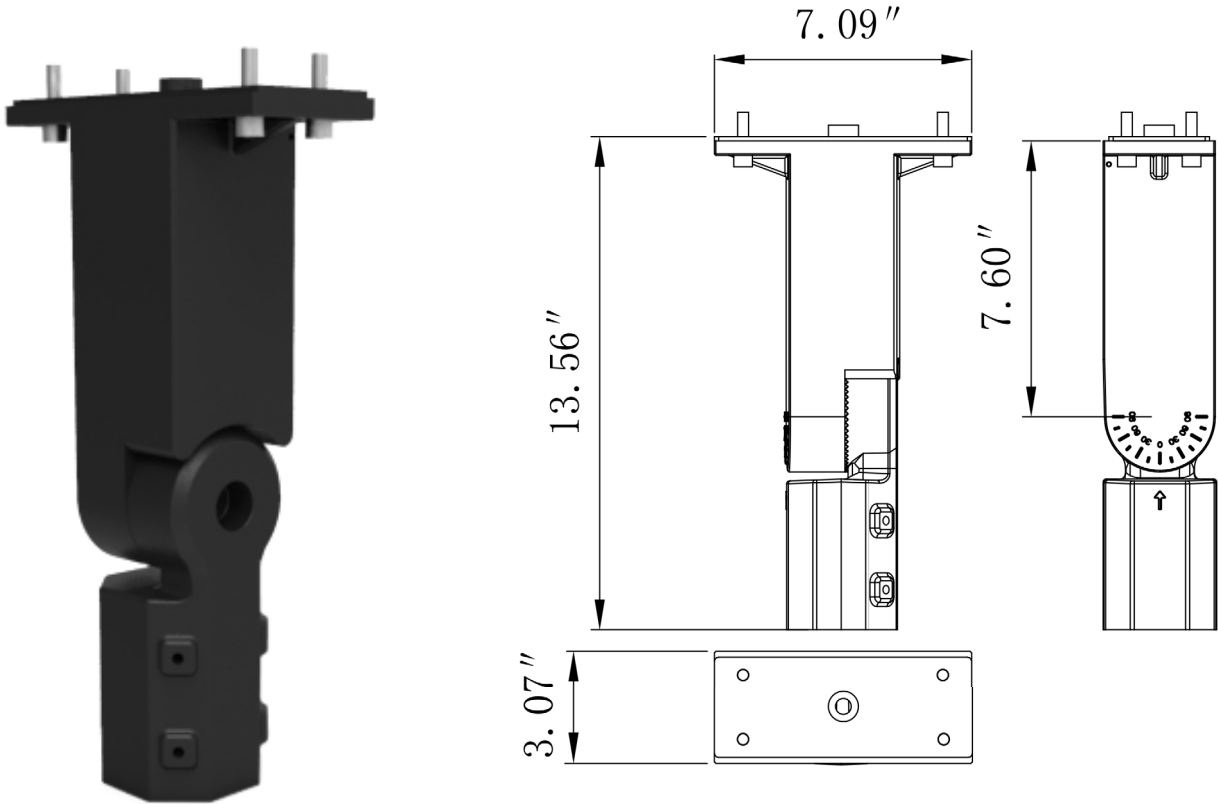

77143 - SLIPFITTER

400W/500W HOT SHOT SQUARED SPORTS LIGHT

FEATURES:

- For Use with HOT SHOT2 Single Fixtures Only
- Not to be used with the 2 & 3 fixture Mounting Brackets
- Order Qty of 1 = 1 Fixture