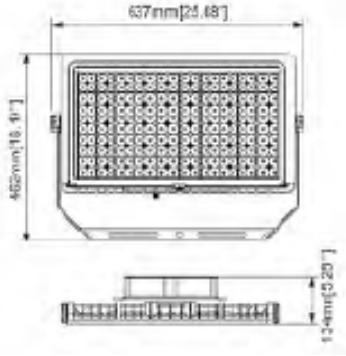

77123 - HOT SHOT SQUARED SPORTS LIGHT

200-480V 5000K 500W

Optional configurations, bracket sold separately

FEATURES:

- Modular Sports Light
- Light Distribution: Type III
- Operation Temperature: -40°F - 113°F
- 50,000+ Hour LED Life Expectancy
- Housing Color: Black
- 5' Whip
- Direct Replacement for Metal Halide
- 10KV Surge Suppression
- IP65 Waterproof Rating
- Listings: cULus
- DLC PRODUCT ID#: S-CI89JT
- 5 Year Warranty

Part#	Wattage	Voltage	Lumens	CCT	CRI	Dimming	Light Pattern	Lumens/Watt	DLC PRODUCT ID#:
77123	500W	200-480V	66,314	5000K	>70	0-10V	Type III	133 lm/w	S-CI89JT

77123 - HOT SHOT SQUARED SPORTS LIGHT

200-480V 5000K 500W

PHOTOMETRY

Illuminance at a Distance

Center Beam fc	Beam Width
4,709.6 fc	4.8 ft 4.8 ft
1,177.4 fc	9.6 ft 9.7 ft
523.3 fc	14.4 ft 14.5 ft
294.4 fc	19.2 ft 19.4 ft
188.4 fc	24.0 ft 24.2 ft

■ Vert. Spread: 61.9°
■ Horiz. Spread: 62.4°