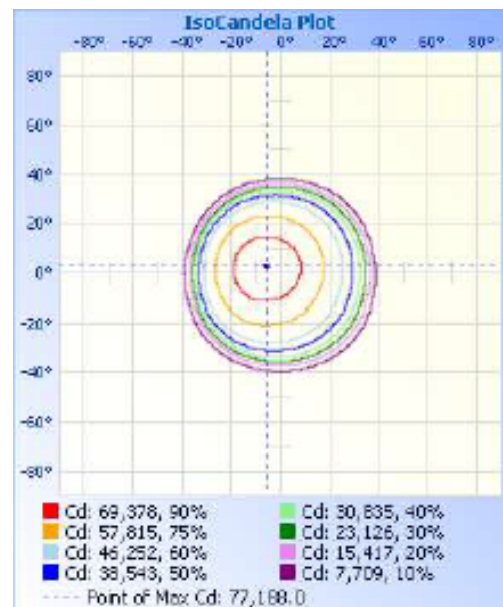

77123 - HOT SHOT SQUARED SPORTS LIGHT

200-480V 5000K 500W

Optional configurations, bracket sold separately

FEATURES:

- Modular Sports Light
- Light Distribution: Type III
- Operation Temperature: -40°F - 113°F
- 50,000+ Hour LED Life Expectancy
- Housing Color: Black
- 5' Whip
- Direct Replacement for Metal Halide
- 10KV Surge Suppression
- IP65 Waterproof Rating
- Listings: cULus
- DLC PRODUCT ID#: S-CI89JT
- 5 Year Warranty

Part#	Wattage	Voltage	Lumens	CCT	CRI	Dimming	Light Pattern	Lumens/Watt	DLC PRODUCT ID#:
77123	500W	200-480V	66,314	5000K	>70	0-10V	Type III	133 lm/w	S-CI89JT

77123 - HOT SHOT SQUARED SPORTS LIGHT

200-480V 5000K 500W

PHOTOMETRY

Illuminance at a Distance

Center Beam fc	Beam Width
4,709.6 fc	4.8 ft 4.8 ft
1,177.4 fc	9.6 ft 9.7 ft
523.3 fc	14.4 ft 14.5 ft
294.4 fc	19.2 ft 19.4 ft
188.4 fc	24.0 ft 24.2 ft

■ Vert. Spread: 61.9°
■ Horiz. Spread: 62.4°

THD: <15%

Product Parameters:

500 Watts

Lumens: 66,314

Efficacy: 133 Lumens Per Watt

50,000+ Hour LED Life Span

CCT: 5000K (Cool White)

Chromaticity Measurements: