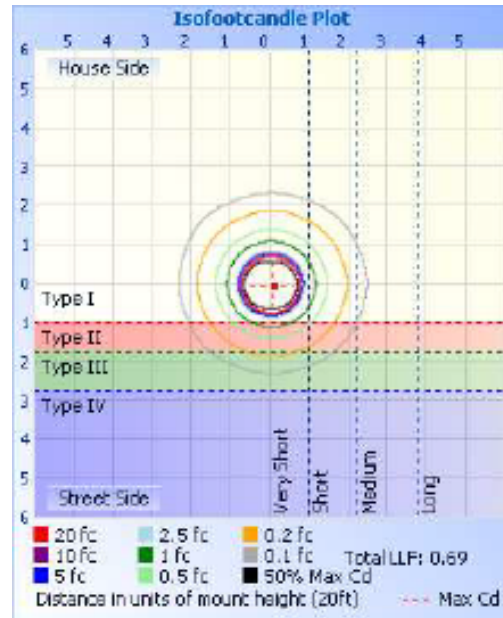

77123 - HOT SHOT SQUARED SPORTS LIGHT

200-480V 5000K 500W

Optional configurations, bracket sold separately

FEATURES:

- Modular Sports Light
- Light Distribution: Type III
- Operation Temperature: -40°F - 113°F
- 50,000+ Hour LED Life Expectancy
- Housing Color: Black
- 5' Whip
- Direct Replacement for Metal Halide
- 10KV Surge Suppression
- IP65 Waterproof Rating
- Listings: cULus
- DLC PRODUCT ID#: S-CI89JT
- 5 Year Warranty

Part#	Wattage	Voltage	Lumens	CCT	CRI	Dimming	Light Pattern	Lumens/Watt	DLC PRODUCT ID#:
77123	500W	200-480V	66,314	5000K	>70	0-10V	Type III	133 lm/w	S-CI89JT

77123 - HOT SHOT SQUARED SPORTS LIGHT

200-480V 5000K 500W

PHOTOMETRY

Illuminance at a Distance

Center Beam fc	Beam Width
4,709.6 fc	4.8 ft 4.8 ft
1,177.4 fc	9.6 ft 9.7 ft
523.3 fc	14.4 ft 14.5 ft
294.4 fc	19.2 ft 19.4 ft
188.4 fc	24.0 ft 24.2 ft

■ Vert. Spread: 61.9°
■ Horiz. Spread: 62.4°

77123 - HOT SHOT SQUARED SPORTS LIGHT

200-480V 5000K 500W

Technical Specifications:

Electrical:

Input Voltage: 200-480V

Current: 1.05A @ 480V

Frequency: 60Hz

Power Factor: ≥ 0.99