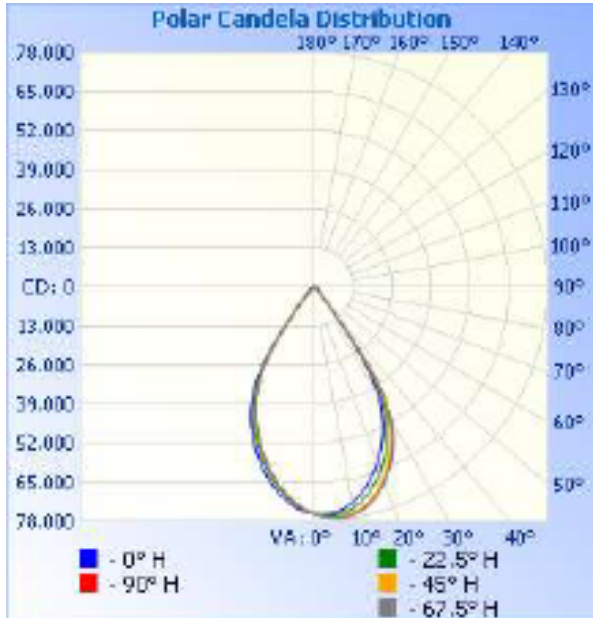

77123 - HOT SHOT SQUARED SPORTS LIGHT

200-480V 5000K 500W

Optional configurations, bracket sold separately

FEATURES:

- Modular Sports Light
- Light Distribution: Type III
- Operation Temperature: -40°F - 113°F
- 50,000+ Hour LED Life Expectancy
- Housing Color: Black
- 5' Whip
- Direct Replacement for Metal Halide
- 10KV Surge Suppression
- IP65 Waterproof Rating
- Listings: cULus
- DLC PRODUCT ID#: S-CI89JT
- 5 Year Warranty

Part#	Wattage	Voltage	Lumens	CCT	CRI	Dimming	Light Pattern	Lumens/Watt	DLC PRODUCT ID#:
77123	500W	200-480V	66,314	5000K	>70	0-10V	Type III	133 lm/w	S-CI89JT

77123 - HOT SHOT SQUARED SPORTS LIGHT

200-480V 5000K 500W

PHOTOMETRY

Illuminance at a Distance

Center Beam fc	Beam Width
4,709.6 fc	4.8 ft 4.8 ft
1,177.4 fc	9.6 ft 9.7 ft
523.3 fc	14.4 ft 14.5 ft
294.4 fc	19.2 ft 19.4 ft
188.4 fc	24.0 ft 24.2 ft

■ Vert. Spread: 61.9°
■ Horiz. Spread: 62.4°

THD: <15%

Product Parameters:

500 Watts

Lumens: 66,314

Efficacy: 133 Lumens Per Watt

50,000+ Hour LED Life Span

CCT: 5000K (Cool White)

Chromaticity Measurements: