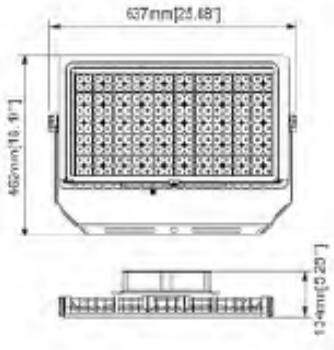

77122 - HOT SHOT SQUARED SPORTS LIGHT

200-480V 5000K 500W

Optional configurations, bracket sold separately

FEATURES:

- Modular Sports Light
- Light Distribution: Type II
- Operation Temperature: -40°F - 113°F
- 50,000+ Hour LED Life Expectancy
- Housing Color: Black
- 5' Whip
- Direct Replacement for Metal Halide
- 10KV Surge Suppression
- IP65 Waterproof Rating
- Listings: cULus
- DLC PRODUCT ID#: S-RVMGY9
- 5 Year Warranty

Part#	Wattage	Voltage	Lumens	CCT	CRI	Dimming	Light Pattern	Lumens/Watt	DLC PRODUCT ID#:
77122	500W	200-480V	65,597	5000K	>70	0-10V	Type II	131 lm/w	S-RVMGY9

77122 - HOT SHOT SQUARED SPORTS LIGHT

200-480V 5000K 500W

PHOTOMETRY

Illuminance at a Distance

Center Beam fc	Beam Width
1,148.8 fc	6.8 ft 20.3 ft
287.2 fc	13.6 ft 40.6 ft
127.6 fc	20.4 ft 60.9 ft
71.8 fc	27.2 ft 81.2 ft
46.0 fc	34.0 ft 101.5 ft

Vert. Spread: 80.7°
Horiz. Spread: 137.0°