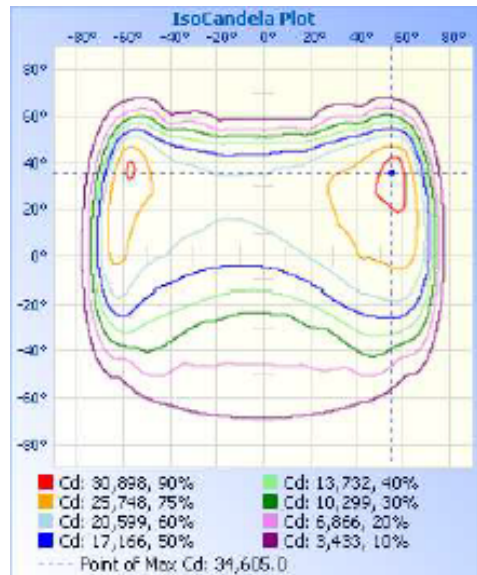

77122 - HOT SHOT SQUARED SPORTS LIGHT

200-480V 5000K 500W

Optional configurations, bracket sold separately

FEATURES:

- Modular Sports Light
- Light Distribution: Type II
- Operation Temperature: -40°F - 113°F
- 50,000+ Hour LED Life Expectancy
- Housing Color: Black
- 5' Whip
- Direct Replacement for Metal Halide
- 10KV Surge Suppression
- IP65 Waterproof Rating
- Listings: cULus
- DLC PRODUCT ID#: S-RVMGY9
- 5 Year Warranty

Part#	Wattage	Voltage	Lumens	CCT	CRI	Dimming	Light Pattern	Lumens/Watt	DLC PRODUCT ID#:
77122	500W	200-480V	65,597	5000K	>70	0-10V	Type II	131 lm/w	S-RVMGY9

77122 - HOT SHOT SQUARED SPORTS LIGHT

200-480V 5000K 500W

PHOTOMETRY

Illuminance at a Distance

Center Beam fc	Beam Width
1,148.8 fc	6.8 ft 20.3 ft
287.2 fc	13.6 ft 40.6 ft
127.6 fc	20.4 ft 60.9 ft
71.8 fc	27.2 ft 81.2 ft
46.0 fc	34.0 ft 101.5 ft

Vert. Spread: 80.7°
Horiz. Spread: 137.0°

77122 - HOT SHOT SQUARED SPORTS LIGHT

200-480V 5000K 500W

Technical Specifications:

Electrical:

Input Voltage: 200-480V

Current: 1.05A @ 480V

Frequency: 60Hz

Power Factor: ≥ 0.99