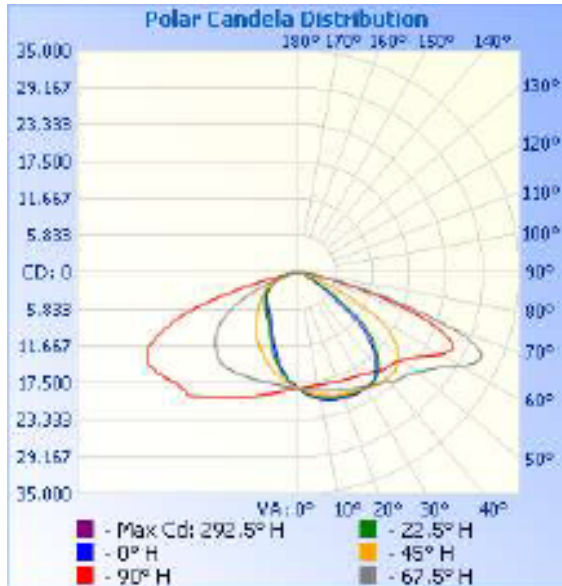

77122 - HOT SHOT SQUARED SPORTS LIGHT

200-480V 5000K 500W

Optional configurations, bracket sold separately

FEATURES:

- Modular Sports Light
- Light Distribution: Type II
- Operation Temperature: -40°F - 113°F
- 50,000+ Hour LED Life Expectancy
- Housing Color: Black
- 5' Whip
- Direct Replacement for Metal Halide
- 10KV Surge Suppression
- IP65 Waterproof Rating
- Listings: cULus
- DLC PRODUCT ID#: S-RVMGY9
- 5 Year Warranty

Part#	Wattage	Voltage	Lumens	CCT	CRI	Dimming	Light Pattern	Lumens/Watt	DLC PRODUCT ID#:
77122	500W	200-480V	65,597	5000K	>70	0-10V	Type II	131 lm/w	S-RVMGY9

77122 - HOT SHOT SQUARED SPORTS LIGHT

200-480V 5000K 500W

PHOTOMETRY

Illuminance at a Distance

Center Beam fc	Beam Width
1,148.8 fc	6.8 ft 20.3 ft
287.2 fc	13.6 ft 40.6 ft
127.6 fc	20.4 ft 60.9 ft
71.8 fc	27.2 ft 81.2 ft
46.0 fc	34.0 ft 101.5 ft

Vert. Spread: 80.7°
Horiz. Spread: 137.0°

THD: <15%

Product Parameters:

500 Watts

Lumens: 65,597

Efficacy: 131 Lumens Per

Watt 50,000+ Hour LED Life

Span

CCT: 5000K (Cool White)