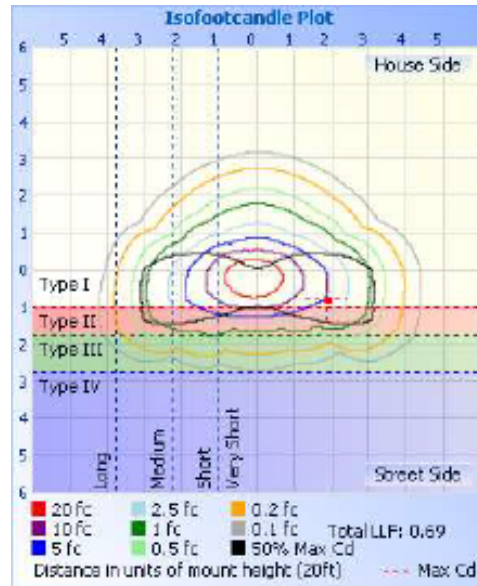

77122 - HOT SHOT SQUARED SPORTS LIGHT

200-480V 5000K 500W

Optional configurations, bracket sold separately

FEATURES:

- Modular Sports Light
- Light Distribution: Type II
- Operation Temperature: -40°F - 113°F
- 50,000+ Hour LED Life Expectancy
- Housing Color: Black
- 5' Whip
- Direct Replacement for Metal Halide
- 10KV Surge Suppression
- IP65 Waterproof Rating
- Listings: cULus
- DLC PRODUCT ID#: S-RVMGY9
- 5 Year Warranty

Part#	Wattage	Voltage	Lumens	CCT	CRI	Dimming	Light Pattern	Lumens/Watt	DLC PRODUCT ID#:
77122	500W	200-480V	65,597	5000K	>70	0-10V	Type II	131 lm/w	S-RVMGY9

77122 - HOT SHOT SQUARED SPORTS LIGHT

200-480V 5000K 500W

PHOTOMETRY

Illuminance at a Distance

Center Beam fc	Beam Width
1,148.8 fc	6.8 ft 20.3 ft
287.2 fc	13.6 ft 40.6 ft
127.6 fc	20.4 ft 60.9 ft
71.8 fc	27.2 ft 81.2 ft
46.0 fc	34.0 ft 101.5 ft

Vert. Spread: 80.7°
Horiz. Spread: 137.0°

77122 - HOT SHOT SQUARED SPORTS LIGHT

200-480V 5000K 500W

Technical Specifications:

Electrical:

Input Voltage: 200-480V

Current: 1.05A @ 480V

Frequency: 60Hz

Power Factor: ≥ 0.99