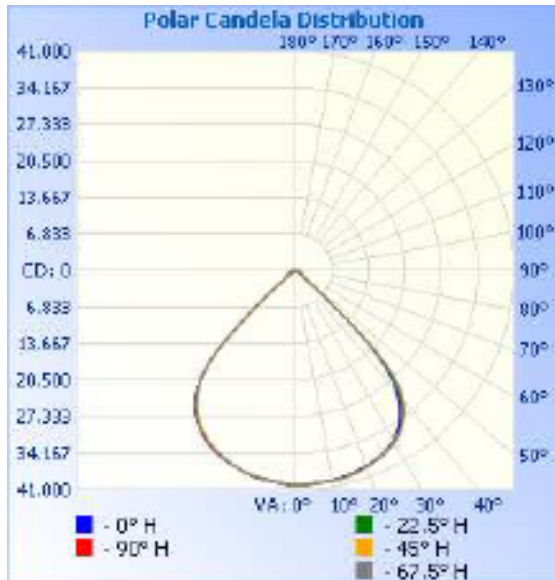

77121 - HOT SHOT SQUARED SPORTS LIGHT

200-480V 5000K 500W

Optional configurations, bracket sold separately

FEATURES:

- Modular Sports Light
- Light Distribution: 90°
- Operation Temperature: -40°F - 113°F
- 50,000+ Hour LED Life Expectancy
- Housing Color: Black
- 5' Whip
- Direct Replacement for Metal Halide
- 10KV Surge Suppression
- IP65 Waterproof Rating
- Listings: cULus
- DLC PRODUCT ID#: S-TSKA3H
- 5 Year Warranty

Part#	Wattage	Voltage	Lumens	CCT	CRI	Dimming	Light Pattern	Lumens/Watt	DLC PRODUCT ID#:
77121	500W	200-480V	66,029	5000K	>70	0-10V	90°	132 lm/w	S-TSKA3H

77121 - HOT SHOT SQUARED SPORTS LIGHT

200-480V 5000K 500W

PHOTOMETRY

77121 - HOT SHOT SQUARED SPORTS LIGHT

200-480V 5000K 500W

Technical Specifications:

Electrical:

Input Voltage: 200-480V

Current: 1.05A @ 480V

Frequency: 60Hz

Power Factor: ≥ 0.99

THD: <15%

Product Parameters:

500 Watts

Lumens: 66,029

Efficacy: 132 Lumens Per Watt

50,000+ Hour LED Life Span

CCT: 5000K (Cool White)