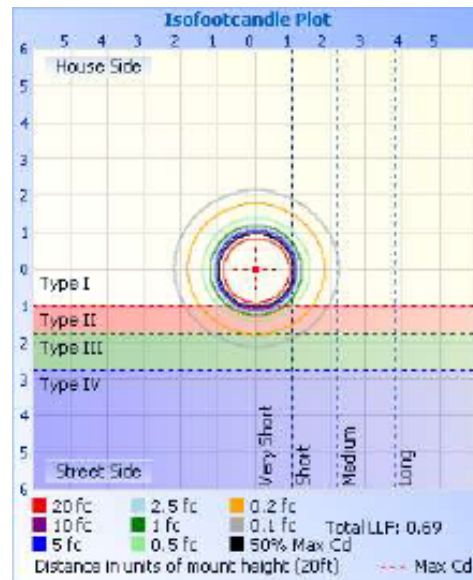

77121 - HOT SHOT SQUARED SPORTS LIGHT

200-480V 5000K 500W

Optional configurations, bracket sold separately

FEATURES:

- Modular Sports Light
- Light Distribution: 90°
- Operation Temperature: -40°F - 113°F
- 50,000+ Hour LED Life Expectancy
- Housing Color: Black
- 5' Whip
- Direct Replacement for Metal Halide
- 10KV Surge Suppression
- IP65 Waterproof Rating
- Listings: cULus
- DLC PRODUCT ID#: S-TSKA3H
- 5 Year Warranty

Part#	Wattage	Voltage	Lumens	CCT	CRI	Dimming	Light Pattern	Lumens/Watt	DLC PRODUCT ID#:
77121	500W	200-480V	66,029	5000K	>70	0-10V	90°	132 lm/w	S-TSKA3H

77121 - HOT SHOT SQUARED SPORTS LIGHT

200-480V 5000K 500W

PHOTOMETRY

77121 - HOT SHOT SQUARED SPORTS LIGHT

200-480V 5000K 500W

Technical Specifications:

Electrical:

Input Voltage: 200-480V

Current: 1.05A @ 480V

Frequency: 60Hz

Chromaticity Measurements:

Beam Angle: 90°

Component Specifications:

LED: SMD3030

Driver: 120-277V 50-60HZ

10,000KV Surge Protection

Dimming: 0-10V

Operating Temperature: