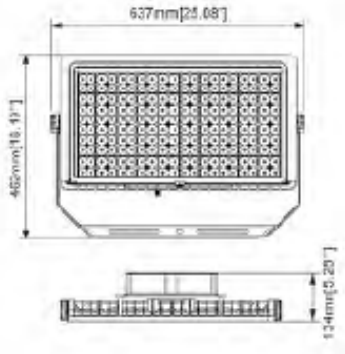

77121 - HOT SHOT SQUARED SPORTS LIGHT

200-480V 5000K 500W

Optional configurations, bracket sold separately

FEATURES:

- Modular Sports Light
- Light Distribution: 90°
- Operation Temperature: -40°F - 113°F
- 50,000+ Hour LED Life Expectancy
- Housing Color: Black
- 5' Whip
- Direct Replacement for Metal Halide
- 10KV Surge Suppression
- IP65 Waterproof Rating
- Listings: cULus
- DLC PRODUCT ID#: S-TSKA3H
- 5 Year Warranty

Part#	Wattage	Voltage	Lumens	CCT	CRI	Dimming	Light Pattern	Lumens/Watt	DLC PRODUCT ID#:
77121	500W	200-480V	66,029	5000K	>70	0-10V	90°	132 lm/w	S-TSKA3H

77121 - HOT SHOT SQUARED SPORTS LIGHT

200-480V 5000K 500W

PHOTOMETRY

77121 - HOT SHOT SQUARED SPORTS LIGHT

200-480V 5000K 500W

Technical Specifications:

Electrical:

Input Voltage: 200-480V

Current: 1.05A @ 480V

Frequency: 60Hz

Chromaticity Measurements:

Beam Angle: 90°

Component Specifications:

LED: SMD3030

Driver: 120-277V 50-60HZ

10,000KV Surge Protection

Dimming: 0-10V

Operating Temperature: