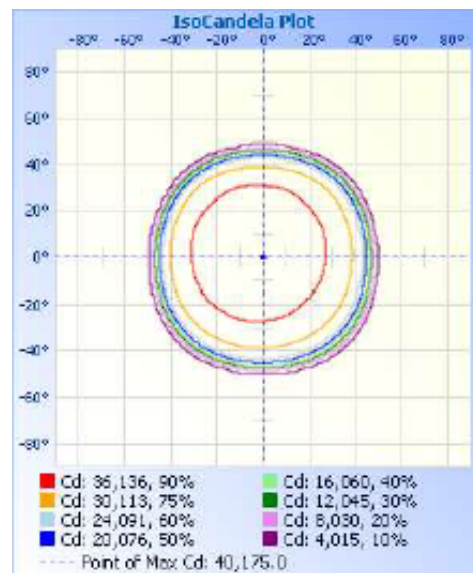

77121 - HOT SHOT SQUARED SPORTS LIGHT

200-480V 5000K 500W

Optional configurations, bracket sold separately

FEATURES:

- Modular Sports Light
- Light Distribution: 90°
- Operation Temperature: -40°F - 113°F
- 50,000+ Hour LED Life Expectancy
- Housing Color: Black
- 5' Whip
- Direct Replacement for Metal Halide
- 10KV Surge Suppression
- IP65 Waterproof Rating
- Listings: cULus
- DLC PRODUCT ID#: S-TSKA3H
- 5 Year Warranty

Part#	Wattage	Voltage	Lumens	CCT	CRI	Dimming	Light Pattern	Lumens/Watt	DLC PRODUCT ID#:
77121	500W	200-480V	66,029	5000K	>70	0-10V	90°	132 lm/w	S-TSKA3H

77121 - HOT SHOT SQUARED SPORTS LIGHT

200-480V 5000K 500W

PHOTOMETRY

77121 - HOT SHOT SQUARED SPORTS LIGHT

200-480V 5000K 500W

Technical Specifications:

Electrical:

Input Voltage: 200-480V

Current: 1.05A @ 480V

Frequency: 60Hz

Chromaticity Measurements:

Beam Angle: 90°

Component Specifications:

LED: SMD3030

Driver: 120-277V 50-60HZ

10,000KV Surge Protection

Dimming: 0-10V

Operating Temperature: