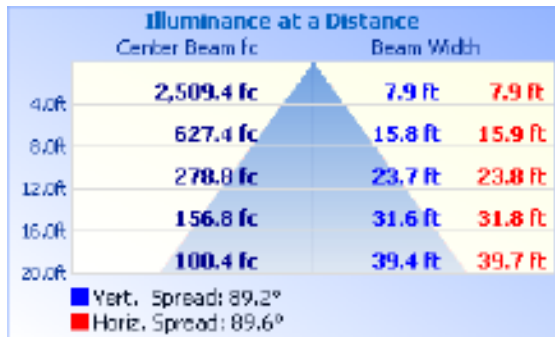

77121 - HOT SHOT SQUARED SPORTS LIGHT

200-480V 5000K 500W

Optional configurations, bracket sold separately

FEATURES:

- Modular Sports Light
- Light Distribution: 90°
- Operation Temperature: -40°F - 113°F
- 50,000+ Hour LED Life Expectancy
- Housing Color: Black
- 5' Whip
- Direct Replacement for Metal Halide
- 10KV Surge Suppression
- IP65 Waterproof Rating
- Listings: cULus
- DLC PRODUCT ID#: S-TSKA3H
- 5 Year Warranty

Part#	Wattage	Voltage	Lumens	CCT	CRI	Dimming	Light Pattern	Lumens/Watt	DLC PRODUCT ID#:
77121	500W	200-480V	66,029	5000K	>70	0-10V	90°	132 lm/w	S-TSKA3H

77121 - HOT SHOT SQUARED SPORTS LIGHT

200-480V 5000K 500W

PHOTOMETRY

77121 - HOT SHOT SQUARED SPORTS LIGHT

200-480V 5000K 500W

Technical Specifications:

Electrical:

Input Voltage: 200-480V

Current: 1.05A @ 480V

Frequency: 60Hz

Power Factor: ≥ 0.99

THD: <15%

Product Parameters:

500 Watts

Lumens: 66,029

Efficacy: 132 Lumens Per Watt

50,000+ Hour LED Life Span

CCT: 5000K (Cool White)