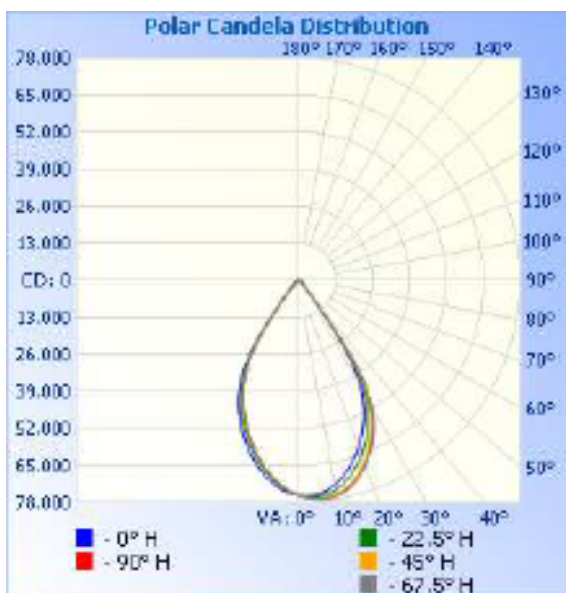

77120 - HOT SHOT SQUARED SPORTS LIGHT

200-480V 5000K 500W

PHOTOMETRY