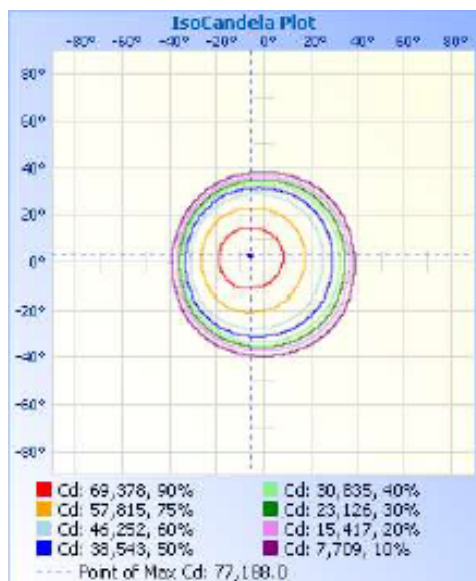

77120 - HOT SHOT SQUARED SPORTS LIGHT

200-480V 5000K 500W

Optional configurations, bracket sold separately

FEATURES:

- Modular Sports Light
- Light Distribution: 60°
- Operation Temperature: -40°F - 113°F
- 50,000+ Hour LED Life Expectancy
- Housing Color: Black
- 5' Whip
- Direct Replacement for Metal Halide
- 10KV Surge Suppression
- IP65 Waterproof Rating
- Listings: cULus
- DLC PRODUCT ID#: S-OQNSX2
- 5 Year Warranty

Part#	Wattage	Voltage	Lumens	CCT	CRI	Dimming	Light Pattern	Lumens/Watt	DLC PRODUCT ID#:
77120	500W	200-480V	66,314	5000K	>70	0-10V	60°	133 lm/w	S-OQNSX2

77120 - HOT SHOT SQUARED SPORTS LIGHT

200-480V 5000K 500W

PHOTOMETRY

Illuminance at a Distance

Center Beam fc	Beam Width
4.0ft: 4,709.6 fc	4.8 ft 4.8 ft
8.0ft: 1,177.4 fc	9.6 ft 9.7 ft
12.0ft: 523.3 fc	14.4 ft 14.5 ft
16.0ft: 294.4 fc	19.2 ft 19.4 ft
20.0ft: 188.4 fc	24.0 ft 24.2 ft

- Vert. Spread: 61.9°
- Horiz. Spread: 62.4°

77120 - HOT SHOT SQUARED SPORTS LIGHT

200-480V 5000K 500W

Technical Specifications:

Electrical:

Input Voltage: 200-480V

Current: 1.06A @ 480V

Frequency: 60Hz