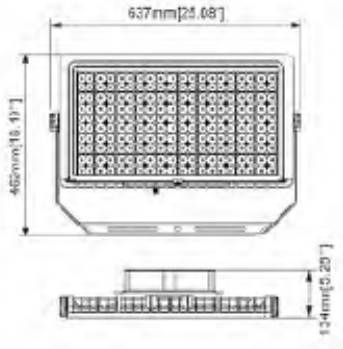

77120 - HOT SHOT SQUARED SPORTS LIGHT

200-480V 5000K 500W

Optional configurations, bracket sold separately

FEATURES:

- Modular Sports Light
- Light Distribution: 60°
- Operation Temperature: -40°F - 113°F
- 50,000+ Hour LED Life Expectancy
- Housing Color: Black
- 5' Whip
- Direct Replacement for Metal Halide
- 10KV Surge Suppression
- IP65 Waterproof Rating
- Listings: cULus
- DLC PRODUCT ID#: S-OQNSX2
- 5 Year Warranty

Part#	Wattage	Voltage	Lumens	CCT	CRI	Dimming	Light Pattern	Lumens/Watt	DLC PRODUCT ID#:
77120	500W	200-480V	66,314	5000K	>70	0-10V	60°	133 lm/w	S-OQNSX2

77120 - HOT SHOT SQUARED SPORTS LIGHT

200-480V 5000K 500W

PHOTOMETRY

Illuminance at a Distance

Center Beam fc	Beam Width
4.0ft: 4,709.6 fc	4.8 ft 4.8 ft
8.0ft: 1,177.4 fc	9.6 ft 9.7 ft
12.0ft: 523.3 fc	14.4 ft 14.5 ft
16.0ft: 294.4 fc	19.2 ft 19.4 ft
20.0ft: 188.4 fc	24.0 ft 24.2 ft

- Vert. Spread: 61.9°
- Horiz. Spread: 62.4°

77120 - HOT SHOT SQUARED SPORTS LIGHT

200-480V 5000K 500W

Technical Specifications:

Electrical:

Input Voltage: 200-480V

Current: 1.06A @ 480V

Frequency: 60Hz