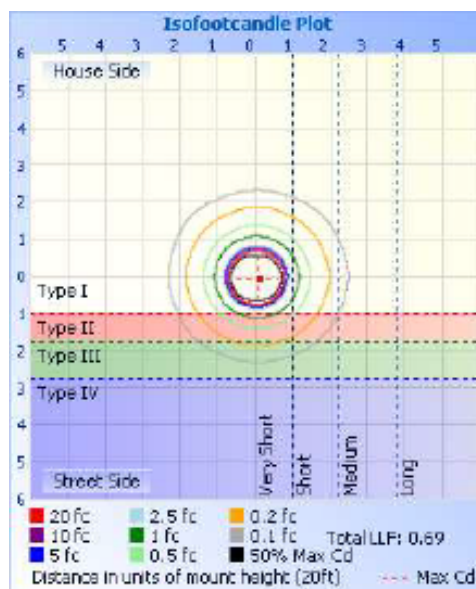

77120 - HOT SHOT SQUARED SPORTS LIGHT

200-480V 5000K 500W

Optional configurations, bracket sold separately

FEATURES:

- Modular Sports Light
- Light Distribution: 60°
- Operation Temperature: -40°F - 113°F
- 50,000+ Hour LED Life Expectancy
- Housing Color: Black
- 5' Whip
- Direct Replacement for Metal Halide
- 10KV Surge Suppression
- IP65 Waterproof Rating
- Listings: cULus
- DLC PRODUCT ID#: S-OQNSX2
- 5 Year Warranty

Part#	Wattage	Voltage	Lumens	CCT	CRI	Dimming	Light Pattern	Lumens/Watt	DLC PRODUCT ID#:
77120	500W	200-480V	66,314	5000K	>70	0-10V	60°	133 lm/w	S-OQNSX2

77120 - HOT SHOT SQUARED SPORTS LIGHT

200-480V 5000K 500W

PHOTOMETRY

Illuminance at a Distance

Center Beam fc	Beam Width
4.0ft: 4,709.6 fc	4.8 ft 4.8 ft
8.0ft: 1,177.4 fc	9.6 ft 9.7 ft
12.0ft: 523.3 fc	14.4 ft 14.5 ft
16.0ft: 294.4 fc	19.2 ft 19.4 ft
20.0ft: 188.4 fc	24.0 ft 24.2 ft

- Vert. Spread: 61.9°
- Horiz. Spread: 62.4°

77120 - HOT SHOT SQUARED SPORTS LIGHT

200-480V 5000K 500W

Technical Specifications:

Electrical:

Input Voltage: 200-480V

Current: 1.06A @ 480V

Frequency: 60Hz