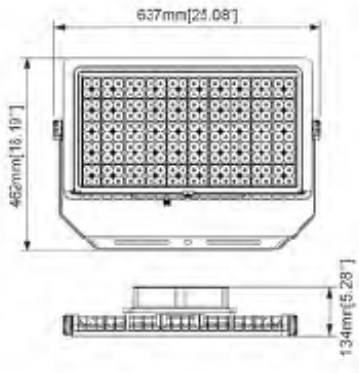

# 77119 - HOT SHOT SQUARED SPORTS LIGHT

200-480V 5000K 500W

Optional configurations, bracket sold separately