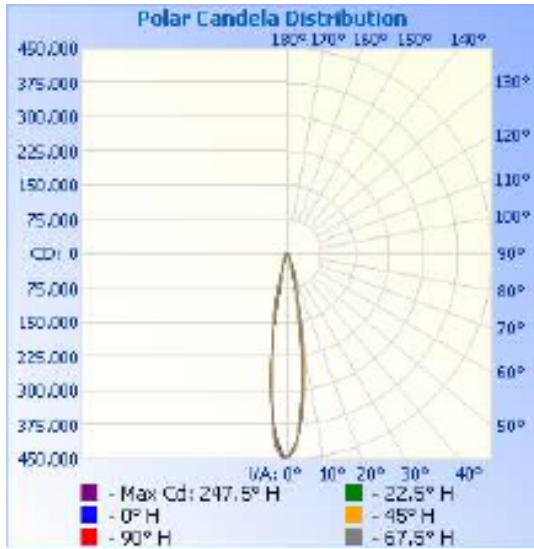

77119 - HOT SHOT SQUARED SPORTS LIGHT

200-480V 5000K 500W

PHOTOMETRY