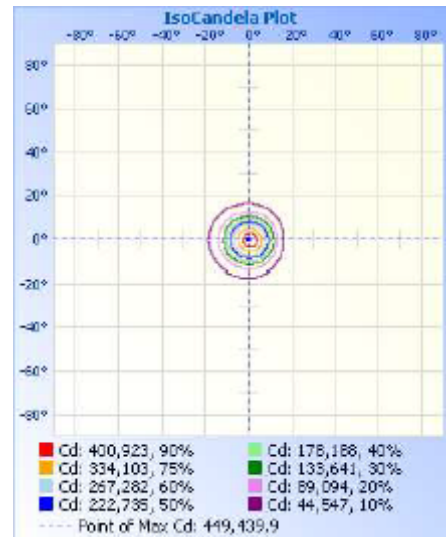

# 77119 - HOT SHOT SQUARED SPORTS LIGHT

200-480V 5000K 500W

## PHOTOMETRY

**Illuminance at a Distance**

	Center Beam fc	Beam Width
4.0ft	27,841.9 fc	1.2 ft 1.2 ft
6.0ft	6,960.5 fc	2.4 ft 2.4 ft
12.0ft	3,093.5 fc	3.6 ft 3.7 ft
16.0ft	1,740.1 fc	4.7 ft 4.9 ft
20.0ft	1,113.7 fc	5.9 ft 6.1 ft

■ Vert. Spread: 16.9°  
■ Horiz. Spread: 17.4°