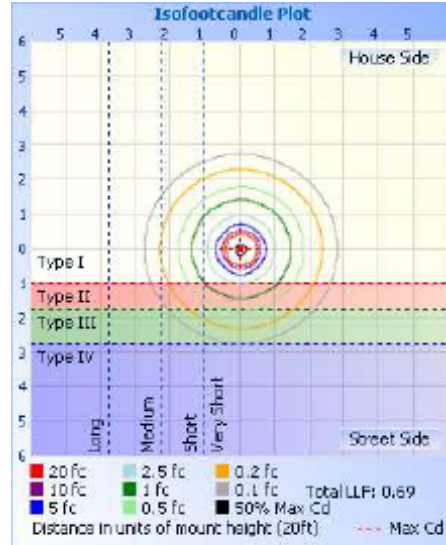

## PHOTOMETRY

**Illuminance at a Distance**

	Center Beam fc	Beam Width
4.0ft	27,841.9 fc	1.2 ft 1.2 ft
6.0ft	6,960.5 fc	2.4 ft 2.4 ft
12.0ft	3,093.5 fc	3.6 ft 3.7 ft
16.0ft	1,740.1 fc	4.7 ft 4.9 ft
20.0ft	1,113.7 fc	5.9 ft 6.1 ft