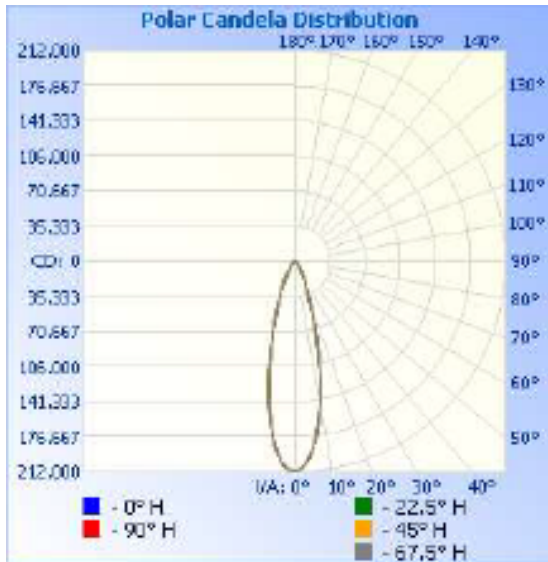

77118 - HOT SHOT SQUARED SPORTS LIGHT

200-480V 5000K 500W

PHOTOMETRY