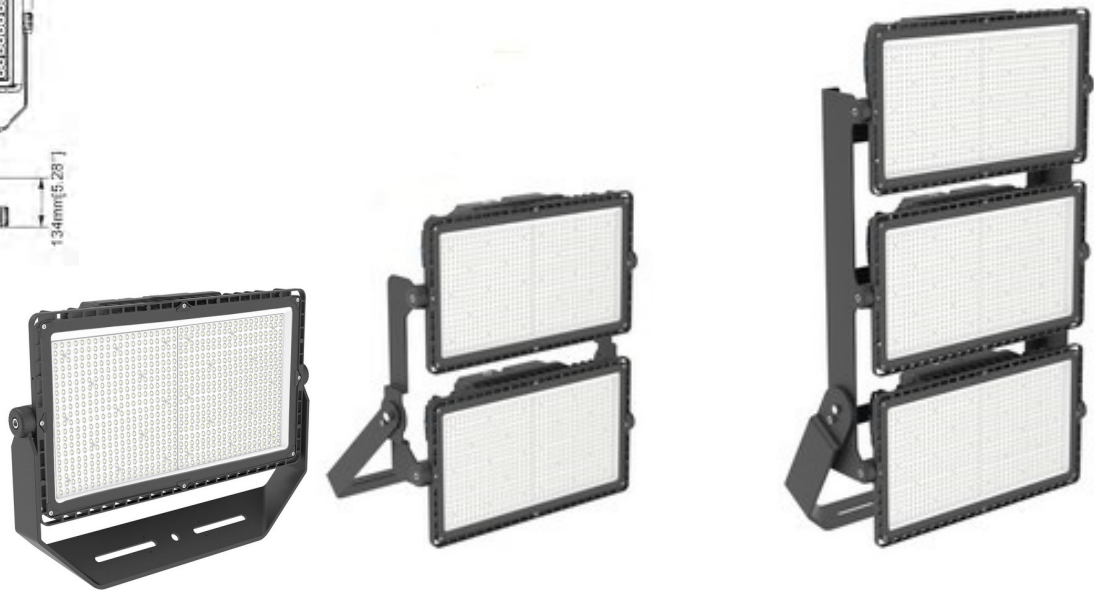

# 77118 - HOT SHOT SQUARED SPORTS LIGHT

200-480V 5000K 500W

Optional configurations, bracket sold separately

## FEATURES:

- Modular Sports Light
- Light Distribution: 30°
- Operation Temperature: -40°F - 113°F
- 50,000+ Hour LED Life Expectancy
- Housing Color: Black
- 5' Whip
- Direct Replacement for Metal Halide
- 10KV Surge Suppression
- IP65 Waterproof Rating
- Listings: cULus
- DLC PRODUCT ID#: S-4HMDC6
- 5 Year Warranty