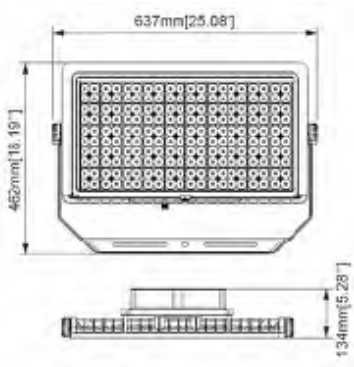

# 77118 - HOT SHOT SQUARED SPORTS LIGHT

200-480V 5000K 500W

Optional configurations, bracket sold separately