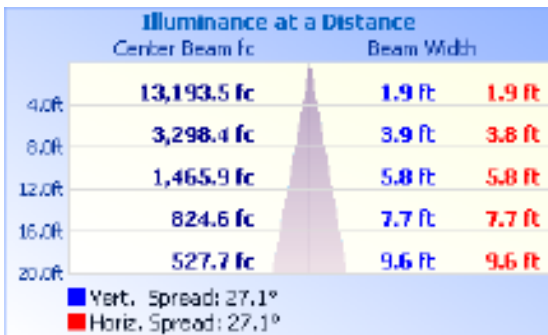

77118 - HOT SHOT SQUARED SPORTS LIGHT

200-480V 5000K 500W

PHOTOMETRY