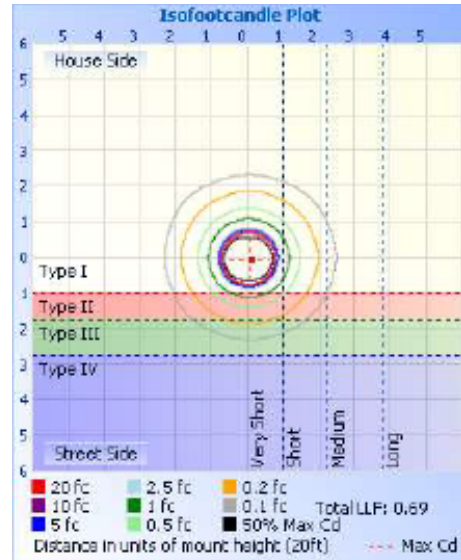

77117 - HOT SHOT SQUARED SPORTS LIGHT

200-480V 5000K 400W

Optional configurations, bracket sold separately

FEATURES:

- Modular Sports Light
- Light Distribution: Type III
- Operation Temperature: -40°F - 113°F
- 50,000+ Hour LED Life Expectancy
- Housing Color: Black
- 5' Whip
- Direct Replacement for Metal Halide
- 10KV Surge Suppression
- IP65 Waterproof Rating
- Listings: cULus
- DLC PRODUCT ID#: S-YC71DW
- 5 Year Warranty

PHOTOMETRY

Illuminance at a Distance

	Center Beam fc	Beam Width	
4.0ft	4,709.6 fc	4.8 ft	4.8 ft
6.0ft	1,177.4 fc	9.6 ft	9.7 ft
12.0ft	523.3 fc	14.4 ft	14.5 ft
16.0ft	294.4 fc	19.2 ft	19.4 ft
20.0ft	188.4 fc	24.0 ft	24.2 ft

■ Vert. Spread: 61.9°
■ Horiz. Spread: 62.4°

77117 - HOT SHOT SQUARED SPORTS LIGHT

200-480V 5000K 400W

Technical Specifications:

Electrical:

Input Voltage: 200-480V

Current: 0.87A @ 480V

Frequency: 60Hz

Power Factor: ≥ 0.99

THD: <15%

Product Parameters:

400 Watts

Lumens: 54,503

Efficacy: 136 Lumens Per Watt

50,000+ Hour LED Life Span

CCT: 5000K (Cool White)