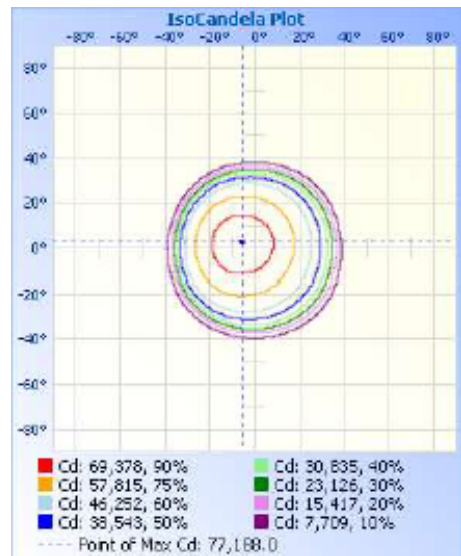

77117 - HOT SHOT SQUARED SPORTS LIGHT

200-480V 5000K 400W

Optional configurations, bracket sold separately

FEATURES:

- Modular Sports Light
- Light Distribution: Type III
- Operation Temperature: -40°F - 113°F
- 50,000+ Hour LED Life Expectancy
- Housing Color: Black
- 5' Whip
- Direct Replacement for Metal Halide
- 10KV Surge Suppression
- IP65 Waterproof Rating
- Listings: cULus
- DLC PRODUCT ID#: S-YC71DW
- 5 Year Warranty

Part#	Wattage	Voltage	Lumens	CCT	CRI	Dimming	Light Pattern	Lumens/Watt	DLC PRODUCT ID#:
77117	400W	200-480V	54,503	5000K	>70	0-10V	Type III	136 lm/w	S-YC71DW

77117 - HOT SHOT SQUARED SPORTS LIGHT

200-480V 5000K 400W

PHOTOMETRY

Illuminance at a Distance

	Center Beam fc	Beam Width	
4.0ft	4,709.6 fc	4.8 ft	4.8 ft
6.0ft	1,177.4 fc	9.6 ft	9.7 ft
12.0ft	523.3 fc	14.4 ft	14.5 ft
16.0ft	294.4 fc	19.2 ft	19.4 ft
20.0ft	188.4 fc	24.0 ft	24.2 ft

■ Vert. Spread: 61.9°
■ Horiz. Spread: 62.4°

77117 - HOT SHOT SQUARED SPORTS LIGHT

200-480V 5000K 400W

Technical Specifications:

Electrical:

Input Voltage: 200-480V

Current: 0.87A @ 480V

Frequency: 60Hz