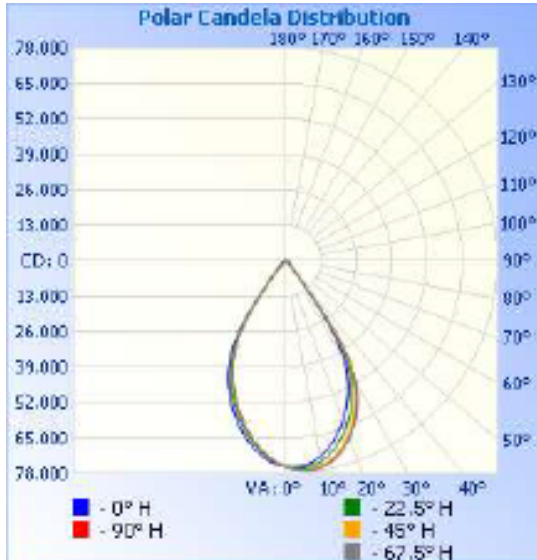

77117 - HOT SHOT SQUARED SPORTS LIGHT

200-480V 5000K 400W

Optional configurations, bracket sold separately

FEATURES:

- Modular Sports Light
- Light Distribution: Type III
- Operation Temperature: -40°F - 113°F
- 50,000+ Hour LED Life Expectancy
- Housing Color: Black
- 5' Whip
- Direct Replacement for Metal Halide
- 10KV Surge Suppression
- IP65 Waterproof Rating
- Listings: cULus
- DLC PRODUCT ID#: S-YC71DW
- 5 Year Warranty

PHOTOMETRY

Illuminance at a Distance

	Center Beam fc	Beam Width	
4.0ft	4,709.6 fc	4.8 ft	4.8 ft
6.0ft	1,177.4 fc	9.6 ft	9.7 ft
12.0ft	523.3 fc	14.4 ft	14.5 ft
16.0ft	294.4 fc	19.2 ft	19.4 ft
20.0ft	188.4 fc	24.0 ft	24.2 ft

■ Vert. Spread: 61.9°
■ Horiz. Spread: 62.4°

77117 - HOT SHOT SQUARED SPORTS LIGHT

200-480V 5000K 400W

Technical Specifications:

Electrical:

Input Voltage: 200-480V

Current: 0.87A @ 480V

Frequency: 60Hz

Power Factor: ≥ 0.99

THD: <15%

Product Parameters:

400 Watts

Lumens: 54,503

Efficacy: 136 Lumens Per Watt

50,000+ Hour LED Life Span

CCT: 5000K (Cool White)