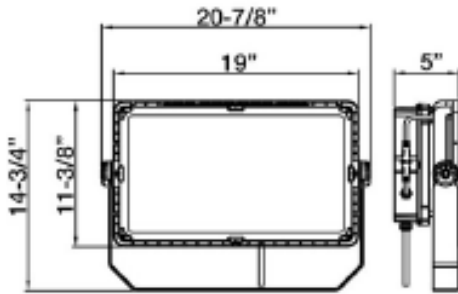

# 77117 - HOT SHOT SQUARED SPORTS LIGHT

200-480V 5000K 400W

Optional configurations, bracket sold separately