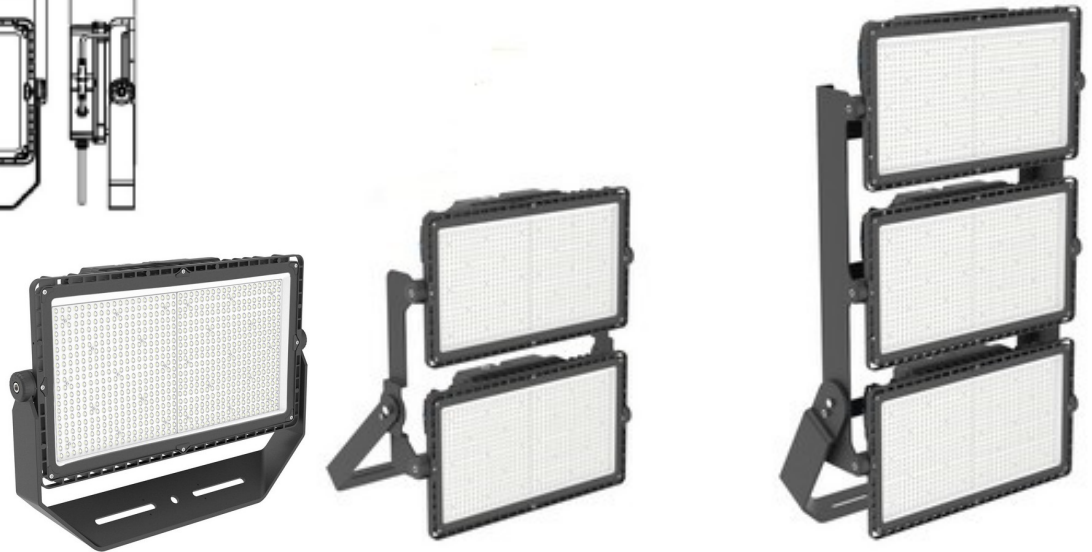

# 77117 - HOT SHOT SQUARED SPORTS LIGHT

200-480V 5000K 400W

Optional configurations, bracket sold separately

## FEATURES:

- Modular Sports Light
- Light Distribution: Type III
- Operation Temperature: -40°F - 113°F
- 50,000+ Hour LED Life Expectancy
- Housing Color: Black
- 5' Whip
- Direct Replacement for Metal Halide
- 10KV Surge Suppression
- IP65 Waterproof Rating
- Listings: cULus
- DLC PRODUCT ID#: S-YC71DW
- 5 Year Warranty