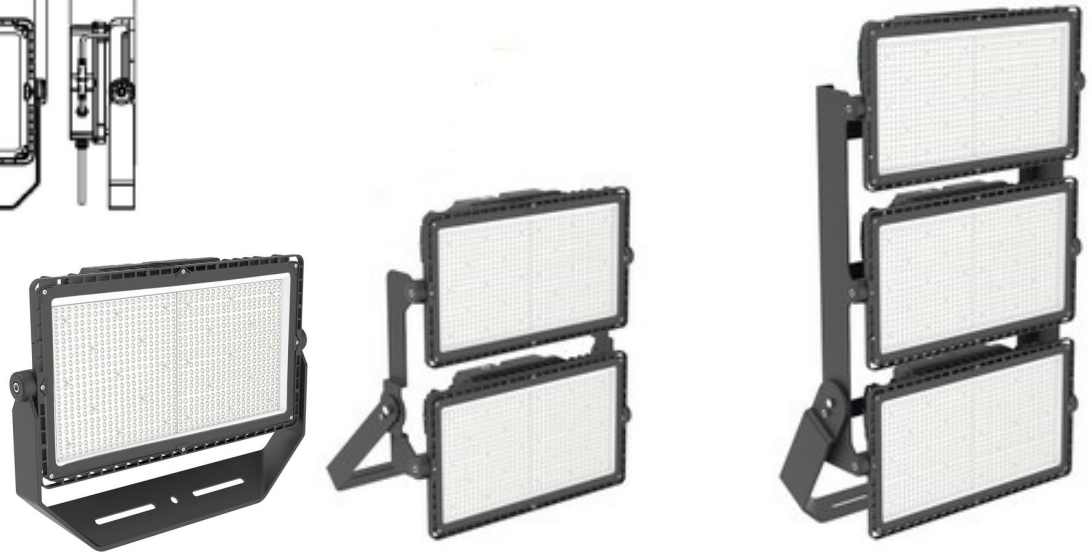

77117 - HOT SHOT SQUARED SPORTS LIGHT

200-480V 5000K 400W

Optional configurations, bracket sold separately

FEATURES:

- Modular Sports Light
- Light Distribution: Type III
- Operation Temperature: -40°F - 113°F
- 50,000+ Hour LED Life Expectancy
- Housing Color: Black
- 5' Whip
- Direct Replacement for Metal Halide
- 10KV Surge Suppression
- IP65 Waterproof Rating
- Listings: cULus
- DLC PRODUCT ID#: S-YC71DW
- 5 Year Warranty

Part#	Wattage	Voltage	Lumens	CCT	CRI	Dimming	Light Pattern	Lumens/Watt	DLC PRODUCT ID#:
77117	400W	200-480V	54,503	5000K	>70	0-10V	Type III	136 lm/w	S-YC71DW

77117 - HOT SHOT SQUARED SPORTS LIGHT

200-480V 5000K 400W

■ Vert. Spread: 61.9°
■ Horiz. Spread: 62.4°

77117 - HOT SHOT SQUARED SPORTS LIGHT

200-480V 5000K 400W

Technical Specifications:

Electrical:

Input Voltage: 200-480V

Current: 0.87A @ 480V

Frequency: 60Hz

Minimum Starting -40°F - 113°F

Construction:

Housing: Aluminum, Powder Coated

5' Whip Length

IP Rating: IP65

Lens Material: Polycarbonate

Mounting: Yoke (Bracket)

EPA: 3.73ft²