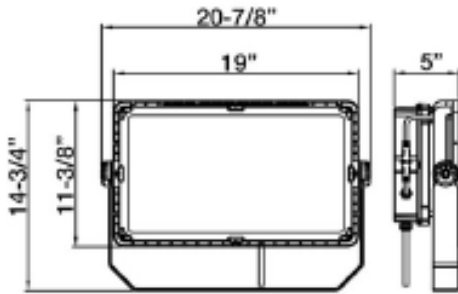

77117 - HOT SHOT SQUARED SPORTS LIGHT

200-480V 5000K 400W

Optional configurations, bracket sold separately

FEATURES:

- Modular Sports Light
- Light Distribution: Type III
- Operation Temperature: -40°F - 113°F
- 50,000+ Hour LED Life Expectancy
- Housing Color: Black
- 5' Whip
- Direct Replacement for Metal Halide
- 10KV Surge Suppression
- IP65 Waterproof Rating
- Listings: cULus
- DLC PRODUCT ID#: S-YC71DW
- 5 Year Warranty

Part#	Wattage	Voltage	Lumens	CCT	CRI	Dimming	Light Pattern	Lumens/Watt	DLC PRODUCT ID#:
77117	400W	200-480V	54,503	5000K	>70	0-10V	Type III	136 lm/w	S-YC71DW