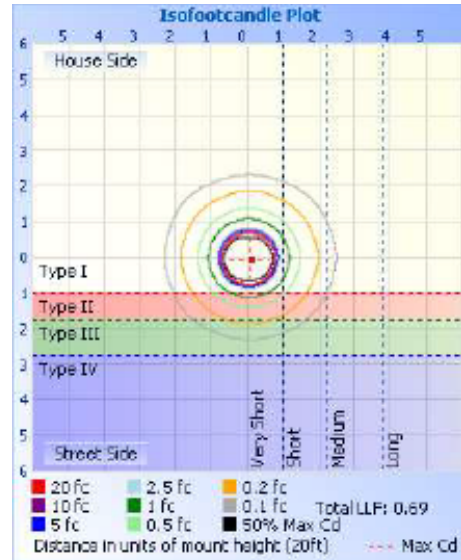

## PHOTOMETRY

**Illuminance at a Distance**

Center Beam fc	Beam Width
4,709.6 fc	4.8 ft 4.8 ft
1,177.4 fc	9.6 ft 9.7 ft
523.3 fc	14.4 ft 14.5 ft
294.4 fc	19.2 ft 19.4 ft
188.4 fc	24.0 ft 24.2 ft

■ Vert. Spread: 61.9°  
■ Horiz. Spread: 62.4°