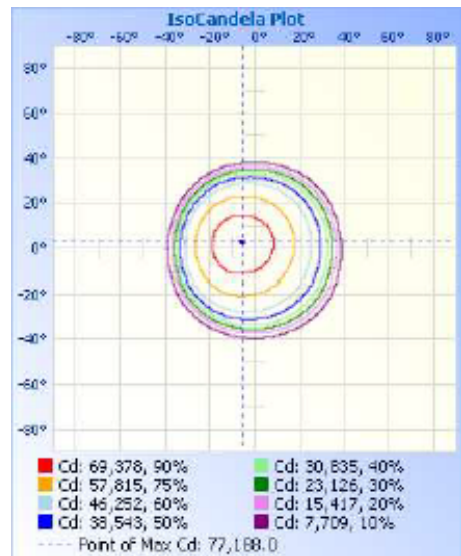

## PHOTOMETRY

**Illuminance at a Distance**

Center Beam fc	Beam Width
4,709.6 fc	4.8 ft 4.8 ft
1,177.4 fc	9.6 ft 9.7 ft
523.3 fc	14.4 ft 14.5 ft
294.4 fc	19.2 ft 19.4 ft
188.4 fc	24.0 ft 24.2 ft

■ Vert. Spread: 61.9°  
■ Horiz. Spread: 62.4°