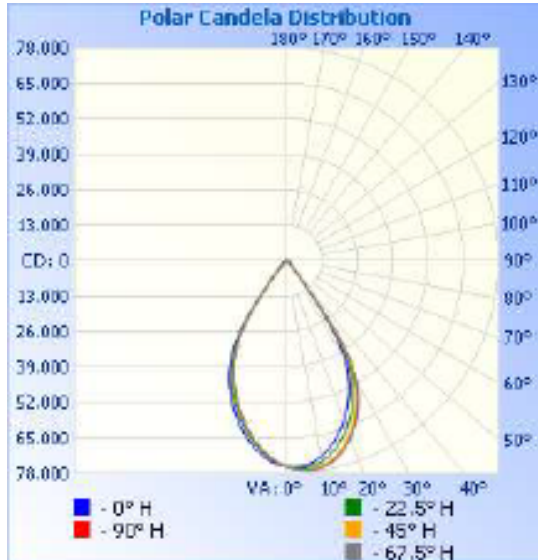

## PHOTOMETRY

**Illuminance at a Distance**

Center Beam fc	Beam Width
4,709.6 fc	4.8 ft 4.8 ft
1,177.4 fc	9.6 ft 9.7 ft
523.3 fc	14.4 ft 14.5 ft
294.4 fc	19.2 ft 19.4 ft
188.4 fc	24.0 ft 24.2 ft

■ Vert. Spread: 61.9°  
■ Horiz. Spread: 62.4°