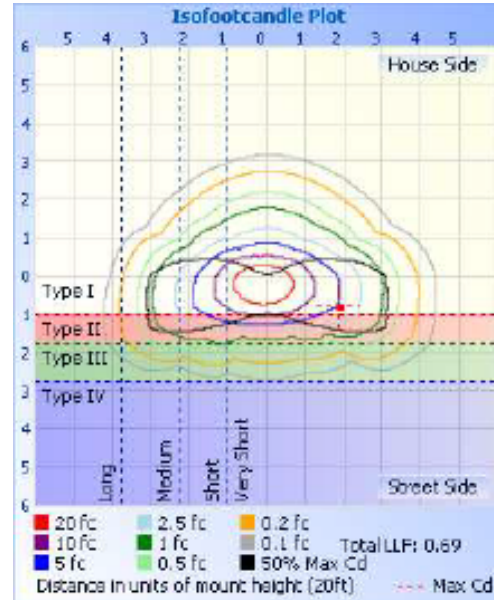

77116 - HOT SHOT SQUARED SPORTS LIGHT

200-480V 5000K 400W

Optional configurations, bracket sold separately

FEATURES:

- Modular Sports Light
- Light Distribution: Type II
- Operation Temperature: -40°F - 113°F
- 50,000+ Hour LED Life Expectancy
- Housing Color: Black
- 5' Whip
- Direct Replacement for Metal Halide
- 10KV Surge Suppression
- IP65 Waterproof Rating
- Listings: cULus
- DLC PRODUCT ID#: S-MPWX4R
- 5 Year Warranty

Part#	Wattage	Voltage	Lumens	CCT	CRI	Dimming	Light Pattern	Lumens/Watt	DLC PRODUCT ID#:
77116	400W	200-480V	55,567	5000K	>70	0-10V	Type II	139 lm/w	S-MPWX4R

77116 - HOT SHOT SQUARED SPORTS LIGHT

200-480V 5000K 400W

PHOTOMETRY

77116 - HOT SHOT SQUARED SPORTS LIGHT

200-480V 5000K 400W

Technical Specifications:

Electrical:

Input Voltage: 200-480V

Current: 0.87A @ 480V

Frequency: 60Hz

Power Factor: ≥ 0.99

THD: <15%

Product Parameters:

400 Watts

Lumens: 55,567

Efficacy: 139 Lumens Per Watt

50,000+ Hour LED Life Span

CCT: 5000K (Cool White)