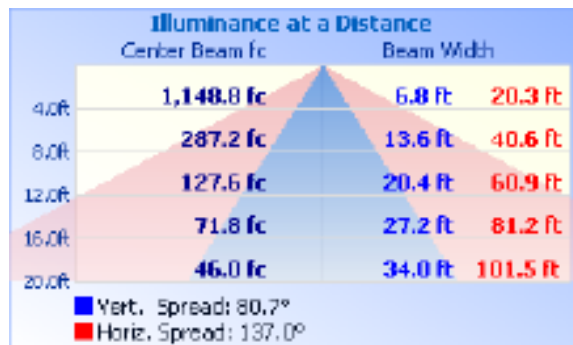

77116 - HOT SHOT SQUARED SPORTS LIGHT

200-480V 5000K 400W

Optional configurations, bracket sold separately

FEATURES:

- Modular Sports Light
- Light Distribution: Type II
- Operation Temperature: -40°F - 113°F
- 50,000+ Hour LED Life Expectancy
- Housing Color: Black
- 5' Whip
- Direct Replacement for Metal Halide
- 10KV Surge Suppression
- IP65 Waterproof Rating
- Listings: cULus
- DLC PRODUCT ID#: S-MPWX4R
- 5 Year Warranty

Part#	Wattage	Voltage	Lumens	CCT	CRI	Dimming	Light Pattern	Lumens/Watt	DLC PRODUCT ID#:
77116	400W	200-480V	55,567	5000K	>70	0-10V	Type II	139 lm/w	S-MPWX4R

77116 - HOT SHOT SQUARED SPORTS LIGHT

200-480V 5000K 400W

PHOTOMETRY

77116 - HOT SHOT SQUARED SPORTS LIGHT

200-480V 5000K 400W

Technical Specifications:

Electrical:

Input Voltage: 200-480V

Current: 0.87A @ 480V

Frequency: 60Hz

Power Factor: ≥ 0.99

THD: <15%

Product Parameters:

400 Watts

Lumens: 55,567

Efficacy: 139 Lumens Per Watt

50,000+ Hour LED Life Span

CCT: 5000K (Cool White)