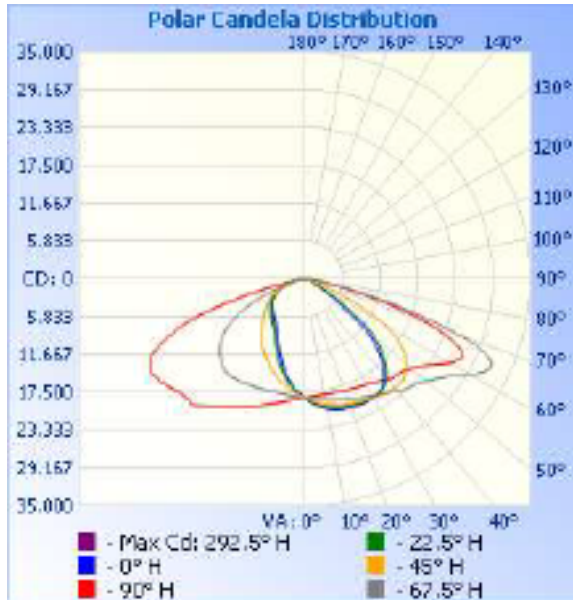

77116 - HOT SHOT SQUARED SPORTS LIGHT

200-480V 5000K 400W

Optional configurations, bracket sold separately

FEATURES:

- Modular Sports Light
- Light Distribution: Type II
- Operation Temperature: -40°F - 113°F
- 50,000+ Hour LED Life Expectancy
- Housing Color: Black
- 5' Whip
- Direct Replacement for Metal Halide
- 10KV Surge Suppression
- IP65 Waterproof Rating
- Listings: cULus
- DLC PRODUCT ID#: S-MPWX4R
- 5 Year Warranty

Part#	Wattage	Voltage	Lumens	CCT	CRI	Dimming	Light Pattern	Lumens/Watt	DLC PRODUCT ID#:
77116	400W	200-480V	55,567	5000K	>70	0-10V	Type II	139 lm/w	S-MPWX4R

77116 - HOT SHOT SQUARED SPORTS LIGHT

200-480V 5000K 400W

PHOTOMETRY

77116 - HOT SHOT SQUARED SPORTS LIGHT

200-480V 5000K 400W

Technical Specifications:

Electrical:

Input Voltage: 200-480V

Current: 0.87A @ 480V

Frequency: 60Hz

Power Factor: ≥ 0.99

THD: <15%

Product Parameters:

400 Watts

Lumens: 55,567

Efficacy: 139 Lumens Per Watt

50,000+ Hour LED Life Span

CCT: 5000K (Cool White)