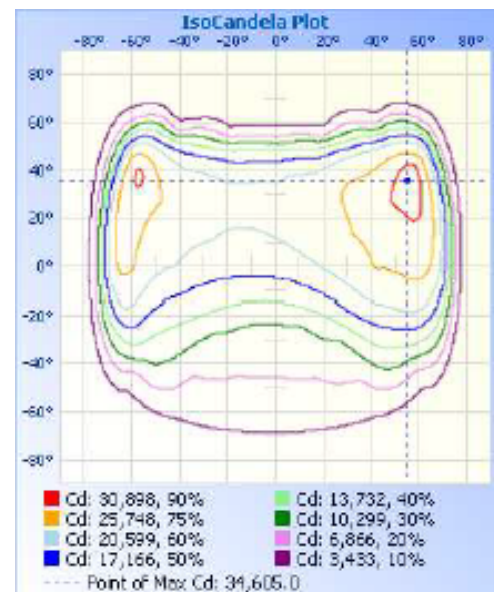

77116 - HOT SHOT SQUARED SPORTS LIGHT

200-480V 5000K 400W

Optional configurations, bracket sold separately

FEATURES:

- Modular Sports Light
- Light Distribution: Type II
- Operation Temperature: -40°F - 113°F
- 50,000+ Hour LED Life Expectancy
- Housing Color: Black
- 5' Whip
- Direct Replacement for Metal Halide
- 10KV Surge Suppression
- IP65 Waterproof Rating
- Listings: cULus
- DLC PRODUCT ID#: S-MPWX4R
- 5 Year Warranty

Part#	Wattage	Voltage	Lumens	CCT	CRI	Dimming	Light Pattern	Lumens/Watt	DLC PRODUCT ID#:
77116	400W	200-480V	55,567	5000K	>70	0-10V	Type II	139 lm/w	S-MPWX4R

77116 - HOT SHOT SQUARED SPORTS LIGHT

200-480V 5000K 400W

PHOTOMETRY

77116 - HOT SHOT SQUARED SPORTS LIGHT

200-480V 5000K 400W

Technical Specifications:

Electrical:

Input Voltage: 200-480V

Current: 0.87A @ 480V

Frequency: 60Hz

Power Factor: ≥ 0.99

THD: <15%

Product Parameters:

400 Watts

Lumens: 55,567

Efficacy: 139 Lumens Per Watt

50,000+ Hour LED Life Span

CCT: 5000K (Cool White)