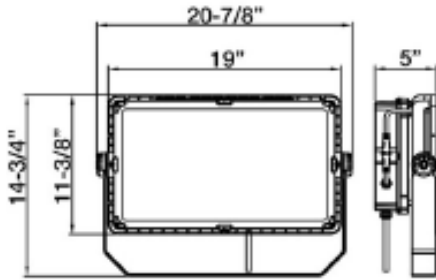

77116 - HOT SHOT SQUARED SPORTS LIGHT

200-480V 5000K 400W

Optional configurations, bracket sold separately

FEATURES:

- Modular Sports Light
- Light Distribution: Type II
- Operation Temperature: -40°F - 113°F
- 50,000+ Hour LED Life Expectancy
- Housing Color: Black
- 5' Whip
- Direct Replacement for Metal Halide
- 10KV Surge Suppression
- IP65 Waterproof Rating
- Listings: cULus
- DLC PRODUCT ID#: S-MPWX4R
- 5 Year Warranty

Part#	Wattage	Voltage	Lumens	CCT	CRI	Dimming	Light Pattern	Lumens/Watt	DLC PRODUCT ID#:
77116	400W	200-480V	55,567	5000K	>70	0-10V	Type II	139 lm/w	S-MPWX4R