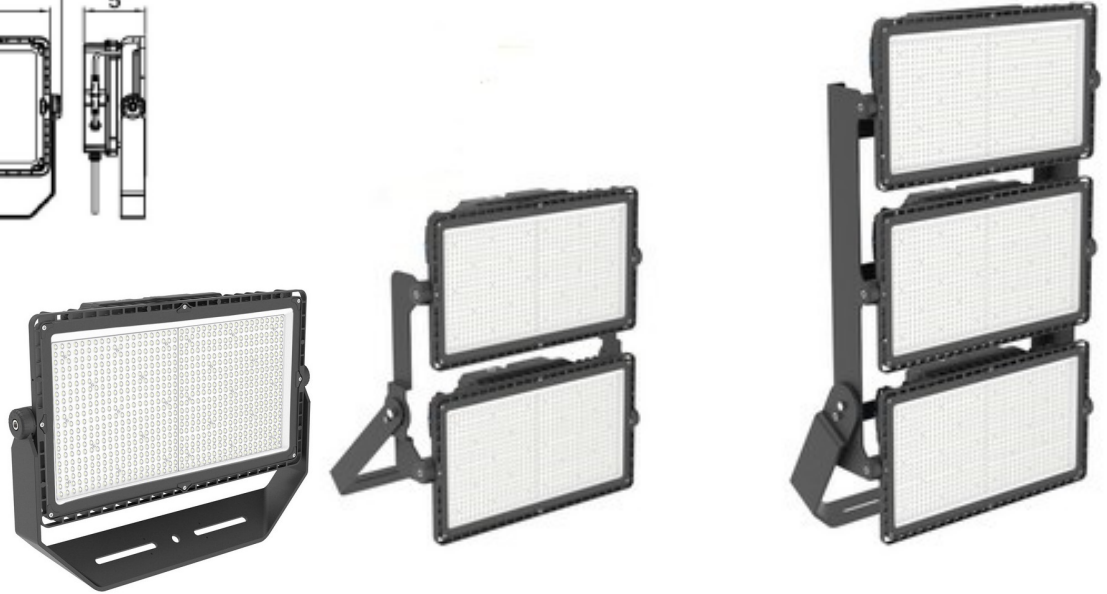

77116 - HOT SHOT SQUARED SPORTS LIGHT

200-480V 5000K 400W

Optional configurations, bracket sold separately

FEATURES:

- Modular Sports Light
- Light Distribution: Type II
- Operation Temperature: -40°F - 113°F
- 50,000+ Hour LED Life Expectancy
- Housing Color: Black
- 5' Whip
- Direct Replacement for Metal Halide
- 10KV Surge Suppression
- IP65 Waterproof Rating
- Listings: cULus
- DLC PRODUCT ID#: S-MPWX4R
- 5 Year Warranty

Part#	Wattage	Voltage	Lumens	CCT	CRI	Dimming	Light Pattern	Lumens/Watt	DLC PRODUCT ID#:
77116	400W	200-480V	55,567	5000K	>70	0-10V	Type II	139 lm/w	S-MPWX4R

77116 - HOT SHOT SQUARED SPORTS LIGHT

200-480V 5000K 400W

PHOTOMETRY

77116 - HOT SHOT SQUARED SPORTS LIGHT

200-480V 5000K 400W

Technical Specifications:

Electrical:

Input Voltage: 200-480V

Current: 0.87A @ 480V

Frequency: 60Hz

Minimum Starting -40°F - 113°F

Construction:

Housing: Aluminum, Powder Coated

5' Whip Length

IP Rating: IP65

Lens Material: Polycarbonate

Mounting: Yoke (Bracket) OR Slipfitter

EPA: 3.73ft²