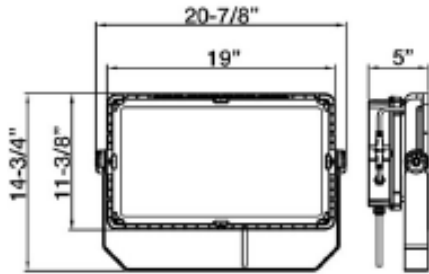

77115 - HOT SHOT SQUARED SPORTS LIGHT

200-480V 5000K 400W

Optional configurations, bracket sold separately

FEATURES:

- Modular Sports Light
- Light Distribution: 90°
- Operation Temperature: -40°F - 113°F
- 50,000+ Hour LED Life Expectancy
- Housing Color: Black
- 5' Whip
- Direct Replacement for Metal Halide
- 10KV Surge Suppression
- IP65 Waterproof Rating
- Listings: cULus
- DLC PRODUCT ID#: S-GXYW5V
- 5 Year Warranty

Part#	Wattage	Voltage	Lumens	CCT	CRI	Dimming	Light Pattern	Lumens/Watt	DLC PRODUCT ID#:
77115	400W	200-480V	52,424	5000K	>70	0-10V	90°	131 lm/w	S-GXYW5V