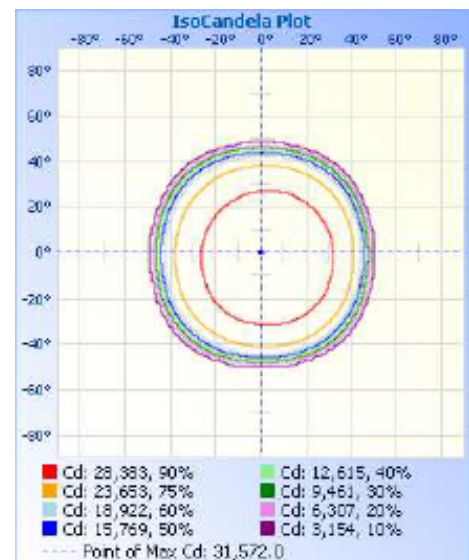

77115 - HOT SHOT SQUARED SPORTS LIGHT

200-480V 5000K 400W

Optional configurations, bracket sold separately

FEATURES:

- Modular Sports Light
- Light Distribution: 90°
- Operation Temperature: -40°F - 113°F
- 50,000+ Hour LED Life Expectancy
- Housing Color: Black
- 5' Whip
- Direct Replacement for Metal Halide
- 10KV Surge Suppression
- IP65 Waterproof Rating
- Listings: cULus
- DLC PRODUCT ID#: S-GXYW5V
- 5 Year Warranty

Part#	Wattage	Voltage	Lumens	CCT	CRI	Dimming	Light Pattern	Lumens/Watt	DLC PRODUCT ID#:
77115	400W	200-480V	52,424	5000K	>70	0-10V	90°	131 lm/w	S-GXYW5V

77115 - HOT SHOT SQUARED SPORTS LIGHT

200-480V 5000K 400W

PHOTOMETRY

Illuminance at a Distance

Center Beam fc	Beam Width
4.0ft	1,971.1 fc 8.0 ft 8.0 ft
8.0ft	492.8 fc 15.9 ft 16.0 ft
12.0ft	219.0 fc 23.9 ft 23.9 ft
16.0ft	123.2 fc 31.8 ft 31.9 ft
20.0ft	78.8 fc 39.8 ft 39.9 ft

Vert. Spread: 89.7°
Horiz. Spread: 89.8°

77115 - HOT SHOT SQUARED SPORTS LIGHT

200-480V 5000K 400W

Technical Specifications:

Electrical:

Input Voltage: 200-480V

Current: 0.87A @ 480V

Frequency: 60Hz