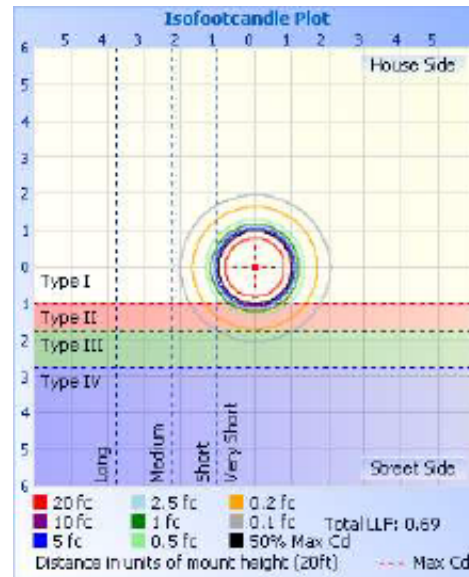

77115 - HOT SHOT SQUARED SPORTS LIGHT

200-480V 5000K 400W

Optional configurations, bracket sold separately

FEATURES:

- Modular Sports Light
- Light Distribution: 90°
- Operation Temperature: -40°F - 113°F
- 50,000+ Hour LED Life Expectancy
- Housing Color: Black
- 5' Whip
- Direct Replacement for Metal Halide
- 10KV Surge Suppression
- IP65 Waterproof Rating
- Listings: cULus
- DLC PRODUCT ID#: S-GXYW5V
- 5 Year Warranty

PHOTOMETRY

Illuminance at a Distance

Center Beam fc	Beam Width
4.0ft	1,971.1 fc 8.0 ft 8.0 ft
8.0ft	492.8 fc 15.9 ft 16.0 ft
12.0ft	219.0 fc 23.9 ft 23.9 ft
16.0ft	123.2 fc 31.8 ft 31.9 ft
20.0ft	78.8 fc 39.8 ft 39.9 ft

Vert. Spread: 89.7°
Horiz. Spread: 89.8°

77115 - HOT SHOT SQUARED SPORTS LIGHT

200-480V 5000K 400W

Technical Specifications:

Electrical:

Input Voltage: 200-480V

Current: 0.87A @ 480V

Frequency: 60Hz

Chromaticity Measurements:

Beam Angle: 90°

Component Specifications:

LED: SMD3030

Driver: 120-277V 50-60HZ

10,000KV Surge Protection

Dimming: 0-10V

Operating Temperature: