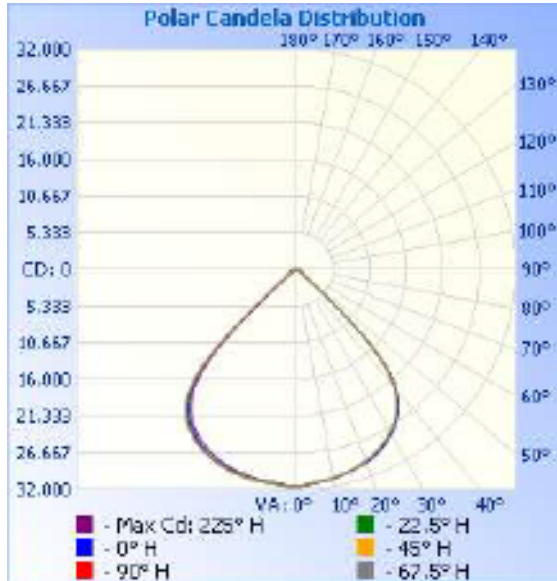

77115 - HOT SHOT SQUARED SPORTS LIGHT

200-480V 5000K 400W

Optional configurations, bracket sold separately

FEATURES:

- Modular Sports Light
- Light Distribution: 90°
- Operation Temperature: -40°F - 113°F
- 50,000+ Hour LED Life Expectancy
- Housing Color: Black
- 5' Whip
- Direct Replacement for Metal Halide
- 10KV Surge Suppression
- IP65 Waterproof Rating
- Listings: cULus
- DLC PRODUCT ID#: S-GXYW5V
- 5 Year Warranty

Part#	Wattage	Voltage	Lumens	CCT	CRI	Dimming	Light Pattern	Lumens/Watt	DLC PRODUCT ID#:
77115	400W	200-480V	52,424	5000K	>70	0-10V	90°	131 lm/w	S-GXYW5V

77115 - HOT SHOT SQUARED SPORTS LIGHT

200-480V 5000K 400W

PHOTOMETRY

Illuminance at a Distance

Center Beam fc	Beam Width
4.0ft	1,971.1 fc 8.0 ft 8.0 ft
8.0ft	492.8 fc 15.9 ft 16.0 ft
12.0ft	219.0 fc 23.9 ft 23.9 ft
16.0ft	123.2 fc 31.8 ft 31.9 ft
20.0ft	78.8 fc 39.8 ft 39.9 ft

Vert. Spread: 89.7°
Horiz. Spread: 89.8°

77115 - HOT SHOT SQUARED SPORTS LIGHT

200-480V 5000K 400W

Technical Specifications:

Electrical:

Input Voltage: 200-480V

Current: 0.87A @ 480V

Frequency: 60Hz