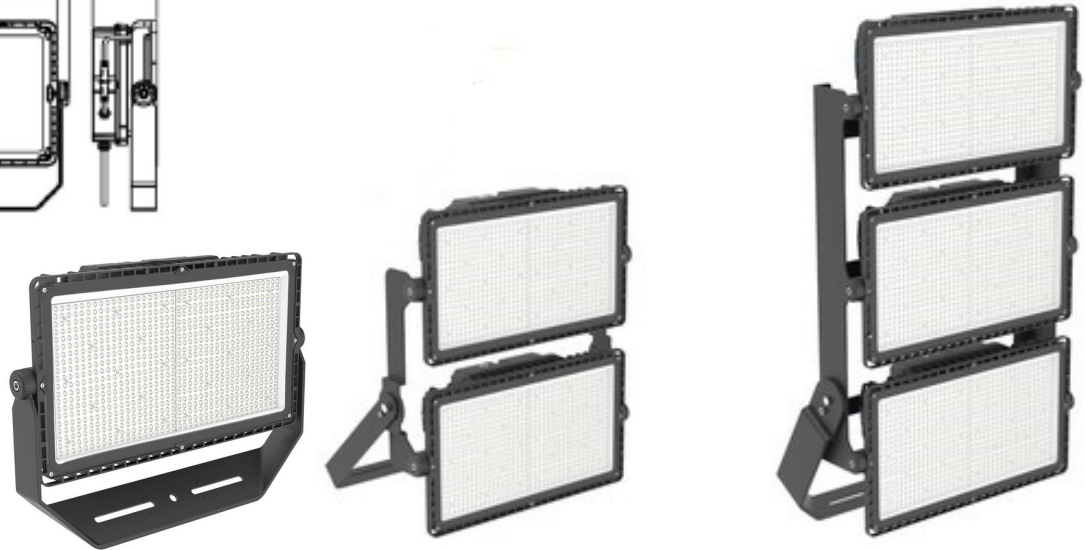

77114 - HOT SHOT SQUARED SPORTS LIGHT

200-480V 5000K 400W

Optional configurations, bracket sold separately

FEATURES:

- Modular Sports Light
- Light Distribution: 60°
- Operation Temperature: -40°F - 113°F
- 50,000+ Hour LED Life Expectancy
- Housing Color: Black
- 5' Whip
- Direct Replacement for Metal Halide
- 10KV Surge Suppression
- IP65 Waterproof Rating
- Listings: cULus
- DLC PRODUCT ID#: S-DSLXAK
- 5 Year Warranty

Part#	Wattage	Voltage	Lumens	CCT	CRI	Dimming	Light Pattern	Lumens/Watt	DLC PRODUCT ID#:
77114	400W	200-480V	54,503	5000K	>70	0-10V	60°	136 lm/w	S-DSLXAK

77114 - HOT SHOT SQUARED SPORTS LIGHT

200-480V 5000K 400W

■ Vert. Spread: 61.9°
■ Horiz. Spread: 62.4°

77114 - HOT SHOT SQUARED SPORTS LIGHT

200-480V 5000K 400W

Technical Specifications:

Electrical:

Input Voltage: 200-480V

Current: 0.87A @ 480V

Frequency: 60Hz

Minimum Starting -40°F - 113°F

Construction:

Housing: Aluminum, Powder Coated

5' Whip Length

IP Rating: IP65

Lens Material: Polycarbonate

Mounting: Yoke (Bracket) OR Slipfitter

EPA: 3.73ft²