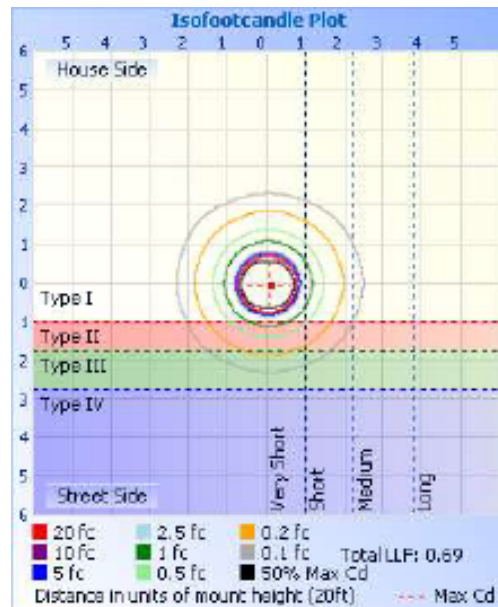

77114 - HOT SHOT SQUARED SPORTS LIGHT

200-480V 5000K 400W

Optional configurations, bracket sold separately

FEATURES:

- Modular Sports Light
- Light Distribution: 60°
- Operation Temperature: -40°F - 113°F
- 50,000+ Hour LED Life Expectancy
- Housing Color: Black
- 5' Whip
- Direct Replacement for Metal Halide
- 10KV Surge Suppression
- IP65 Waterproof Rating
- Listings: cULus
- DLC PRODUCT ID#: S-DSLXAK
- 5 Year Warranty

Part#	Wattage	Voltage	Lumens	CCT	CRI	Dimming	Light Pattern	Lumens/Watt	DLC PRODUCT ID#:
77114	400W	200-480V	54,503	5000K	>70	0-10V	60°	136 lm/w	S-DSLXAK

77114 - HOT SHOT SQUARED SPORTS LIGHT

200-480V 5000K 400W

PHOTOMETRY

Illuminance at a Distance

	Center Beam fc	Beam Width
4.0ft	4,709.6 fc	4.8 ft 4.8 ft
8.0ft	1,177.4 fc	9.6 ft 9.7 ft
12.0ft	523.3 fc	14.4 ft 14.5 ft
16.0ft	294.4 fc	19.2 ft 19.4 ft
20.0ft	188.4 fc	24.0 ft 24.2 ft

■ Vert. Spread: 61.9°
■ Horiz. Spread: 62.4°

77114 - HOT SHOT SQUARED SPORTS LIGHT

200-480V 5000K 400W

Technical Specifications:

Electrical:

Input Voltage: 200-480V

Current: 0.87A @ 480V

Frequency: 60Hz