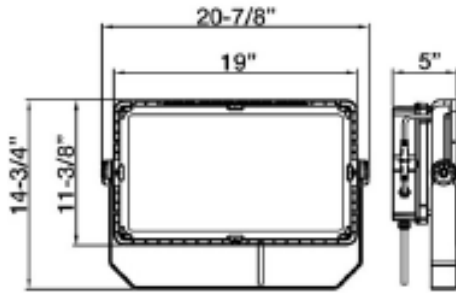

77114 - HOT SHOT SQUARED SPORTS LIGHT

200-480V 5000K 400W

Optional configurations, bracket sold separately

FEATURES:

- Modular Sports Light
- Light Distribution: 60°
- Operation Temperature: -40°F - 113°F
- 50,000+ Hour LED Life Expectancy
- Housing Color: Black
- 5' Whip
- Direct Replacement for Metal Halide
- 10KV Surge Suppression
- IP65 Waterproof Rating
- Listings: cULus
- DLC PRODUCT ID#: S-DSLXAK
- 5 Year Warranty

Part#	Wattage	Voltage	Lumens	CCT	CRI	Dimming	Light Pattern	Lumens/Watt	DLC PRODUCT ID#:
77114	400W	200-480V	54,503	5000K	>70	0-10V	60°	136 lm/w	S-DSLXAK