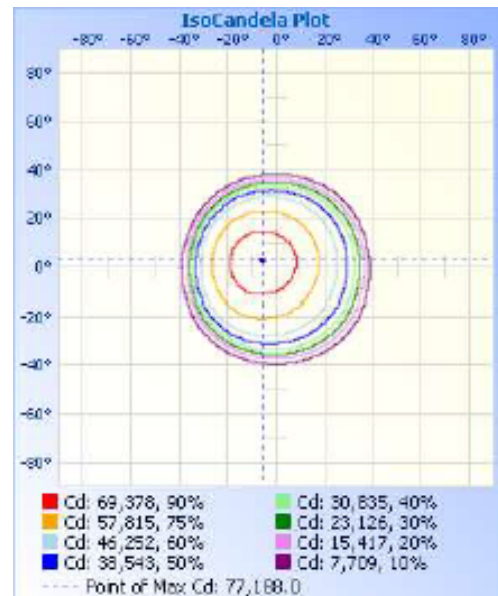

77114 - HOT SHOT SQUARED SPORTS LIGHT

200-480V 5000K 400W

Optional configurations, bracket sold separately

FEATURES:

- Modular Sports Light
- Light Distribution: 60°
- Operation Temperature: -40°F - 113°F
- 50,000+ Hour LED Life Expectancy
- Housing Color: Black
- 5' Whip
- Direct Replacement for Metal Halide
- 10KV Surge Suppression
- IP65 Waterproof Rating
- Listings: cULus
- DLC PRODUCT ID#: S-DSLXAK
- 5 Year Warranty

Part#	Wattage	Voltage	Lumens	CCT	CRI	Dimming	Light Pattern	Lumens/Watt	DLC PRODUCT ID#:
77114	400W	200-480V	54,503	5000K	>70	0-10V	60°	136 lm/w	S-DSLXAK

77114 - HOT SHOT SQUARED SPORTS LIGHT

200-480V 5000K 400W

PHOTOMETRY

Illuminance at a Distance

	Center Beam fc	Beam Width
4.0ft	4,709.6 fc	4.8 ft 4.8 ft
8.0ft	1,177.4 fc	9.6 ft 9.7 ft
12.0ft	523.3 fc	14.4 ft 14.5 ft
16.0ft	294.4 fc	19.2 ft 19.4 ft
20.0ft	188.4 fc	24.0 ft 24.2 ft

■ Vert. Spread: 61.9°
■ Horiz. Spread: 62.4°

77114 - HOT SHOT SQUARED SPORTS LIGHT

200-480V 5000K 400W

Technical Specifications:

Electrical:

Input Voltage: 200-480V

Current: 0.87A @ 480V

Frequency: 60Hz