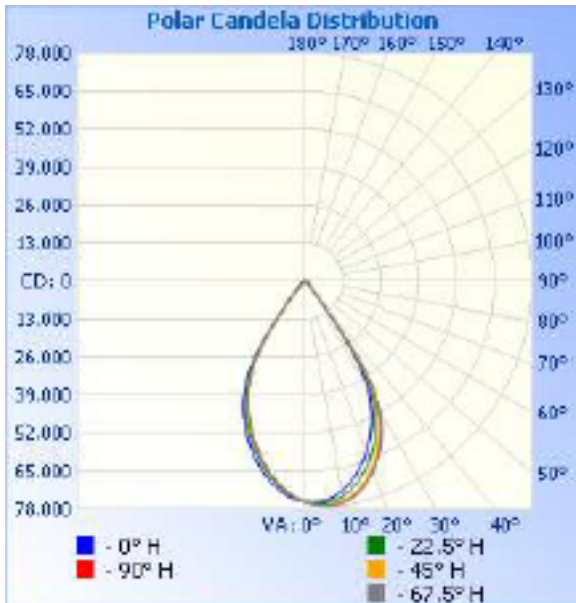

77114 - HOT SHOT SQUARED SPORTS LIGHT

200-480V 5000K 400W

Optional configurations, bracket sold separately

FEATURES:

- Modular Sports Light
- Light Distribution: 60°
- Operation Temperature: -40°F - 113°F
- 50,000+ Hour LED Life Expectancy
- Housing Color: Black
- 5' Whip
- Direct Replacement for Metal Halide
- 10KV Surge Suppression
- IP65 Waterproof Rating
- Listings: cULus
- DLC PRODUCT ID#: S-DSLXAK
- 5 Year Warranty

PHOTOMETRY

Illuminance at a Distance

	Center Beam fc	Beam Width
4.0ft	4,709.6 fc	4.8 ft 4.8 ft
8.0ft	1,177.4 fc	9.6 ft 9.7 ft
12.0ft	523.3 fc	14.4 ft 14.5 ft
16.0ft	294.4 fc	19.2 ft 19.4 ft
20.0ft	188.4 fc	24.0 ft 24.2 ft

■ Vert. Spread: 61.9°
■ Horiz. Spread: 62.4°

77114 - HOT SHOT SQUARED SPORTS LIGHT

200-480V 5000K 400W

Technical Specifications:

Electrical:

Input Voltage: 200-480V

Current: 0.87A @ 480V

Frequency: 60Hz

Power Factor: ≥ 0.99

THD: <15%

Product Parameters:

400 Watts

Lumens: 54,503

Efficacy: 136 Lumens Per Watt

50,000+ Hour LED Life Span

CCT: 5000K (Cool White)