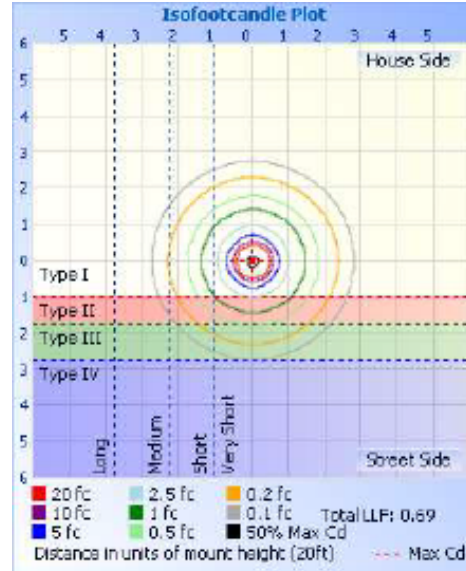

77113 - HOT SHOT SQUARED SPORTS LIGHT

200-480V 5000K 400W

Optional configurations, bracket sold separately

FEATURES:

- Modular Sports Light
- Light Distribution: 15°
- Operation Temperature: -40°F - 113°F
- 50,000+ Hour LED Life Expectancy
- Housing Color: Black
- 5' Whip
- Direct Replacement for Metal Halide
- 10KV Surge Suppression
- IP65 Waterproof Rating
- Listings: cULus
- DLC PRODUCT ID#: S-2MK1IV
- 5 Year Warranty

PHOTOMETRY

Illuminance at a Distance

	Center Beam fc	Beam Width	
4.0ft	27,841.9 fc	1.2 ft	1.2 ft
8.0ft	6,960.5 fc	2.4 ft	2.4 ft
12.0ft	3,093.5 fc	3.6 ft	3.7 ft
16.0ft	1,740.1 fc	4.7 ft	4.9 ft
20.0ft	1,113.7 fc	5.9 ft	6.1 ft

Vert. Spread: 16.9°
Horiz. Spread: 17.4°

77113 - HOT SHOT SQUARED SPORTS LIGHT

200-480V 5000K 400W

Technical Specifications:

Electrical:

Input Voltage: 200-480V

Current: 0.86A @ 480V

Frequency: 60Hz

Chromaticity Measurements:

Beam Angle: 15°

Component Specifications:

LED: SMD3030

Driver: 120-277V 50-60HZ

10,000KV Surge Protection

Dimming: 0-10V

Operating Temperature: