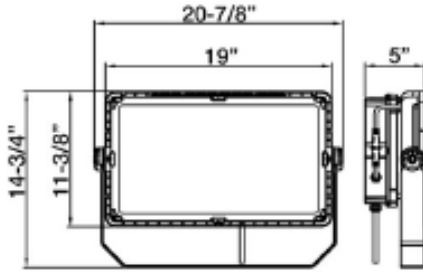

77113 - HOT SHOT SQUARED SPORTS LIGHT

200-480V 5000K 400W

Optional configurations, bracket sold separately

FEATURES:

- Modular Sports Light
- Light Distribution: 15°
- Operation Temperature: -40°F - 113°F
- 50,000+ Hour LED Life Expectancy
- Housing Color: Black
- 5' Whip
- Direct Replacement for Metal Halide
- 10KV Surge Suppression
- IP65 Waterproof Rating
- Listings: cULus
- DLC PRODUCT ID#: S-2MK1IV
- 5 Year Warranty

Part#	Wattage	Voltage	Lumens	CCT	CRI	Dimming	Light Pattern	Lumens/Watt	DLC PRODUCT ID#:
77113	400W	200-480V	53,559	5000K	>70	0-10V	15°	134 lm/w	S-2MK1IV