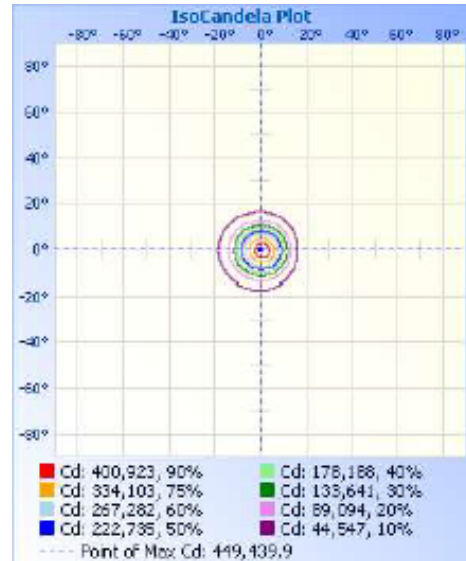

77113 - HOT SHOT SQUARED SPORTS LIGHT

200-480V 5000K 400W

Optional configurations, bracket sold separately

FEATURES:

- Modular Sports Light
- Light Distribution: 15°
- Operation Temperature: -40°F - 113°F
- 50,000+ Hour LED Life Expectancy
- Housing Color: Black
- 5' Whip
- Direct Replacement for Metal Halide
- 10KV Surge Suppression
- IP65 Waterproof Rating
- Listings: cULus
- DLC PRODUCT ID#: S-2MK1IV
- 5 Year Warranty

Part#	Wattage	Voltage	Lumens	CCT	CRI	Dimming	Light Pattern	Lumens/Watt	DLC PRODUCT ID#:
77113	400W	200-480V	53,559	5000K	>70	0-10V	15°	134 lm/w	S-2MK1IV

77113 - HOT SHOT SQUARED SPORTS LIGHT

200-480V 5000K 400W

PHOTOMETRY

Illuminance at a Distance

	Center Beam fc	Beam Width	
4.0ft	27,841.9 fc	1.2 ft	1.2 ft
8.0ft	6,960.5 fc	2.4 ft	2.4 ft
12.0ft	3,093.5 fc	3.6 ft	3.7 ft
16.0ft	1,740.1 fc	4.7 ft	4.9 ft
20.0ft	1,113.7 fc	5.9 ft	6.1 ft

Vert. Spread: 16.9°
Horiz. Spread: 17.4°

77113 - HOT SHOT SQUARED SPORTS LIGHT

200-480V 5000K 400W

Technical Specifications:

Electrical:

Input Voltage: 200-480V

Current: 0.86A @ 480V

Frequency: 60Hz