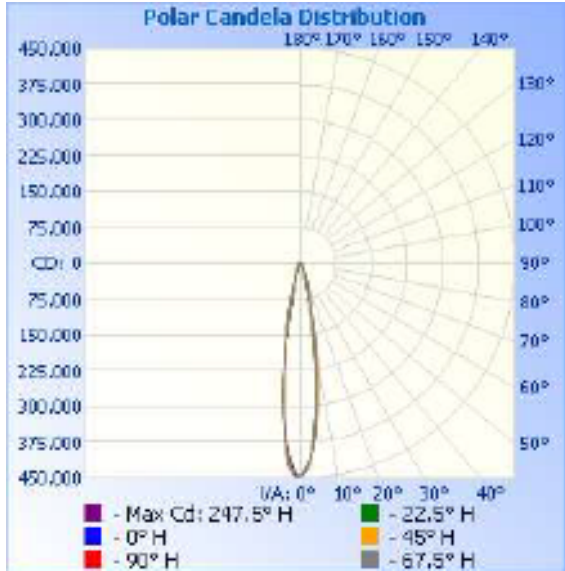

77113 - HOT SHOT SQUARED SPORTS LIGHT

200-480V 5000K 400W

PHOTOMETRY