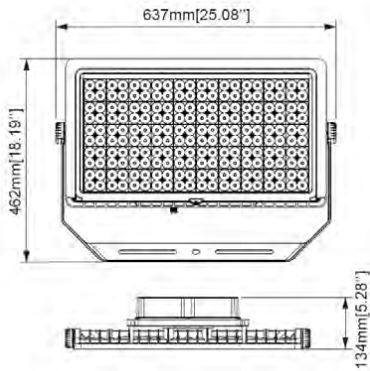

77110 - HOT SHOT SQUARED SPORTS LIGHT

120-277V 5000K 500W

Optional configurations, bracket sold separately

FEATURES:

- Modular Sports Light
- Light Distribution: Type II
- Operation Temperature: -40°F - 113°F
- 50,000+ Hour LED Life Expectancy
- Housing Color: Black
- 5' Whip
- Direct Replacement for Metal Halide
- 10KV Surge Suppression
- IP65 Waterproof Rating
- Listings: cULus
- DLC PRODUCT ID#: S-APXQTR
- 5 Year Warranty

Part#	Wattage	Voltage	Lumens	CCT	CRI	Dimming	Light Pattern	Lumens/Watt	DLC PRODUCT ID#:
77110	500W	120-277V	67,954	5000K	>70	0-10V	Type II	136 lm/w	S-APXQTR

77110 - HOT SHOT SQUARED SPORTS LIGHT

120-277V 5000K 500W

PHOTOMETRY

Illuminance at a Distance

Center Beam fc	Beam Width
4.0ft	1,148.8 fc 6.8 ft 20.3 ft
8.0ft	287.2 fc 13.6 ft 40.6 ft
12.0ft	127.6 fc 20.4 ft 60.9 ft
16.0ft	71.8 fc 27.2 ft 81.2 ft
20.0ft	46.0 fc 34.0 ft 101.5 ft

Vert. Spread: 80.7°
Horiz. Spread: 137.0°

77110 - HOT SHOT SQUARED SPORTS LIGHT

120-277V 5000K 500W

Technical Specifications:

Electrical:

Input Voltage: 120-277V

Current: 2.5A @ 277V

Frequency: 60Hz