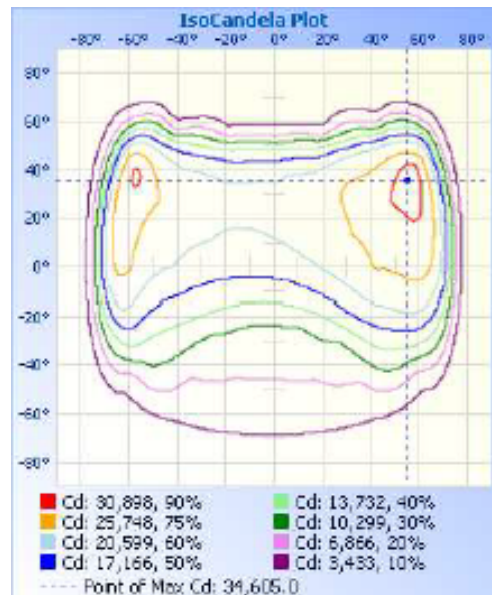

77110 - HOT SHOT SQUARED SPORTS LIGHT

120-277V 5000K 500W

Optional configurations, bracket sold separately

FEATURES:

- Modular Sports Light
- Light Distribution: Type II
- Operation Temperature: -40°F - 113°F
- 50,000+ Hour LED Life Expectancy
- Housing Color: Black
- 5' Whip
- Direct Replacement for Metal Halide
- 10KV Surge Suppression
- IP65 Waterproof Rating
- Listings: cULus
- DLC PRODUCT ID#: S-APXQTR
- 5 Year Warranty

Part#	Wattage	Voltage	Lumens	CCT	CRI	Dimming	Light Pattern	Lumens/Watt	DLC PRODUCT ID#:
77110	500W	120-277V	67,954	5000K	>70	0-10V	Type II	136 lm/w	S-APXQTR

77110 - HOT SHOT SQUARED SPORTS LIGHT

120-277V 5000K 500W

PHOTOMETRY

Illuminance at a Distance

Center Beam fc	Beam Width
4.0ft	1,148.8 fc 6.8 ft 20.3 ft
8.0ft	287.2 fc 13.6 ft 40.6 ft
12.0ft	127.6 fc 20.4 ft 60.9 ft
16.0ft	71.8 fc 27.2 ft 81.2 ft
20.0ft	46.0 fc 34.0 ft 101.5 ft

Vert. Spread: 80.7°
Horiz. Spread: 137.0°

77110 - HOT SHOT SQUARED SPORTS LIGHT

120-277V 5000K 500W

Technical Specifications:

Electrical:

Input Voltage: 120-277V

Current: 2.5A @ 277V

Frequency: 60Hz