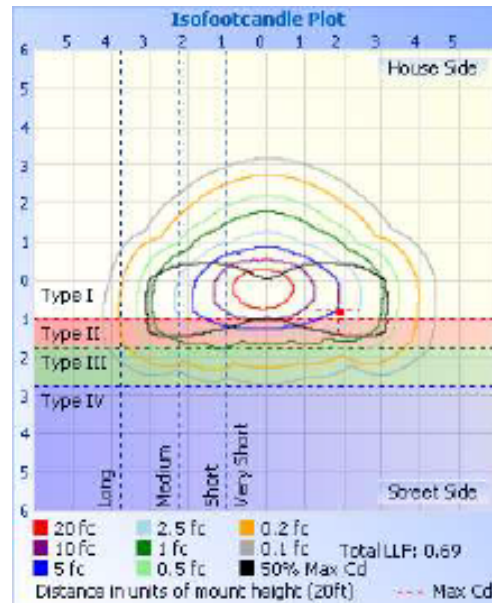

77110 - HOT SHOT SQUARED SPORTS LIGHT

120-277V 5000K 500W

Optional configurations, bracket sold separately

FEATURES:

- Modular Sports Light
- Light Distribution: Type II
- Operation Temperature: -40°F - 113°F
- 50,000+ Hour LED Life Expectancy
- Housing Color: Black
- 5' Whip
- Direct Replacement for Metal Halide
- 10KV Surge Suppression
- IP65 Waterproof Rating
- Listings: cULus
- DLC PRODUCT ID#: S-APXQTR
- 5 Year Warranty

Part#	Wattage	Voltage	Lumens	CCT	CRI	Dimming	Light Pattern	Lumens/Watt	DLC PRODUCT ID#:
77110	500W	120-277V	67,954	5000K	>70	0-10V	Type II	136 lm/w	S-APXQTR

77110 - HOT SHOT SQUARED SPORTS LIGHT

120-277V 5000K 500W

PHOTOMETRY

Illuminance at a Distance

Center Beam fc	Beam Width
4.0ft	1,148.8 fc 6.8 ft 20.3 ft
8.0ft	287.2 fc 13.6 ft 40.6 ft
12.0ft	127.6 fc 20.4 ft 60.9 ft
16.0ft	71.8 fc 27.2 ft 81.2 ft
20.0ft	46.0 fc 34.0 ft 101.5 ft

Vert. Spread: 80.7°
Horiz. Spread: 137.0°

77110 - HOT SHOT SQUARED SPORTS LIGHT

120-277V 5000K 500W

Technical Specifications:

Electrical:

Input Voltage: 120-277V

Current: 2.5A @ 277V

Frequency: 60Hz