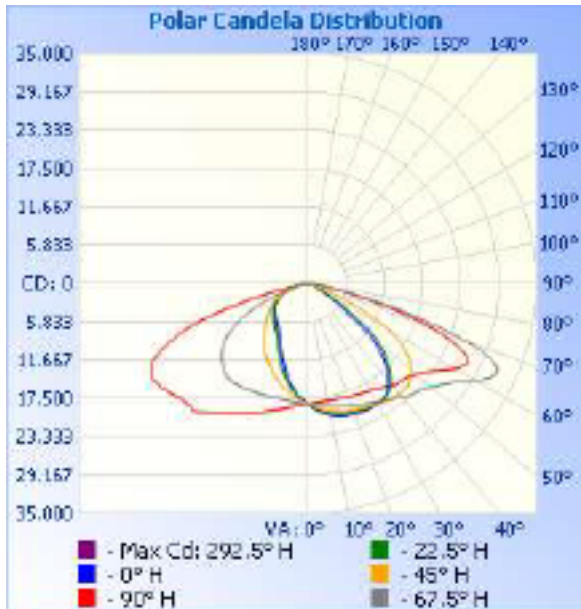

77110 - HOT SHOT SQUARED SPORTS LIGHT

120-277V 5000K 500W

Optional configurations, bracket sold separately

FEATURES:

- Modular Sports Light
- Light Distribution: Type II
- Operation Temperature: -40°F - 113°F
- 50,000+ Hour LED Life Expectancy
- Housing Color: Black
- 5' Whip
- Direct Replacement for Metal Halide
- 10KV Surge Suppression
- IP65 Waterproof Rating
- Listings: cULus
- DLC PRODUCT ID#: S-APXQTR
- 5 Year Warranty

Part#	Wattage	Voltage	Lumens	CCT	CRI	Dimming	Light Pattern	Lumens/Watt	DLC PRODUCT ID#:
77110	500W	120-277V	67,954	5000K	>70	0-10V	Type II	136 lm/w	S-APXQTR

77110 - HOT SHOT SQUARED SPORTS LIGHT

120-277V 5000K 500W

PHOTOMETRY

Illuminance at a Distance

Center Beam fc	Beam Width
4.0ft	1,148.8 fc 6.8 ft 20.3 ft
8.0ft	287.2 fc 13.6 ft 40.6 ft
12.0ft	127.6 fc 20.4 ft 60.9 ft
16.0ft	71.8 fc 27.2 ft 81.2 ft
20.0ft	46.0 fc 34.0 ft 101.5 ft

Vert. Spread: 80.7°
Horiz. Spread: 137.0°

77110 - HOT SHOT SQUARED SPORTS LIGHT

120-277V 5000K 500W

Technical Specifications:

Electrical:

Input Voltage: 120-277V

Current: 2.5A @ 277V

Frequency: 60Hz