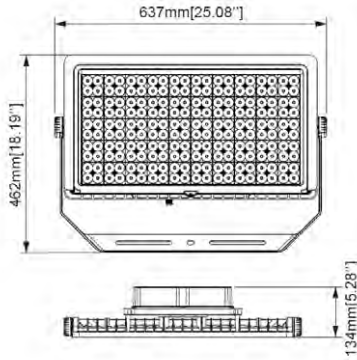

# 77109 - HOT SHOT SQUARED SPORTS LIGHT

120-277V 5000K 500W

*Optional configurations, bracket sold separately*