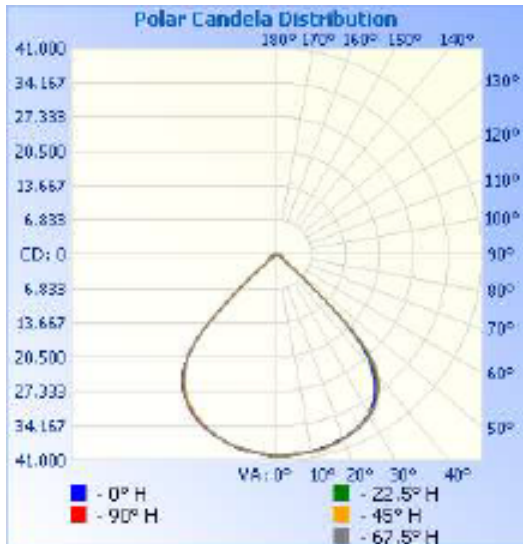

# 77109 - HOT SHOT SQUARED SPORTS LIGHT

120-277V 5000K 500W

*Optional configurations, bracket sold separately*

## FEATURES:

- Modular Sports Light
- Light Distribution: 90°
- Operation Temperature: -40°F - 113°F
- 50,000+ Hour LED Life Expectancy
- Housing Color: Black
- 5' Whip
- Direct Replacement for Metal Halide
- 10KV Surge Suppression
- IP65 Waterproof Rating
- Listings: cULus
- DLC PRODUCT ID#: S-HGK728
- 5 Year Warranty

| Part# | Wattage | Voltage  | Lumens | CCT   | CRI | Dimming | Light Pattern | Lumens/Watt | DLC PRODUCT ID#: |
|-------|---------|----------|--------|-------|-----|---------|---------------|-------------|------------------|
| 77109 | 500W    | 120-277V | 69,009 | 5000K | >70 | 0-10V   | 90°           | 138 lm/w    | S-HGK728         |

## PHOTOMETRY

**Illuminance at a Distance**

| Center Beam fc | Beam Width      |
|----------------|-----------------|
| 2,509.4 fc     | 7.9 ft 7.9 ft   |
| 627.4 fc       | 15.8 ft 15.9 ft |
| 278.8 fc       | 23.7 ft 23.8 ft |
| 156.8 fc       | 31.6 ft 31.8 ft |
| 100.4 fc       | 39.4 ft 39.7 ft |