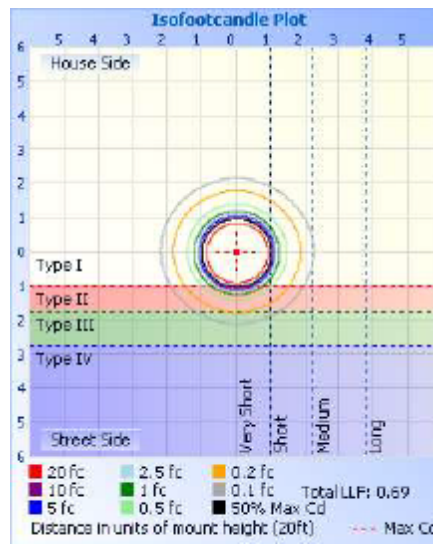

| Part# | Wattage | Voltage  | Lumens | CCT   | CRI | Dimming | Light Pattern | Lumens/Watt | DLC PRODUCT ID#: |
|-------|---------|----------|--------|-------|-----|---------|---------------|-------------|------------------|
| 77109 | 500W    | 120-277V | 69,009 | 5000K | >70 | 0-10V   | 90°           | 138 lm/w    | S-HGK728         |

## PHOTOMETRY

**Illuminance at a Distance**

| Center Beam fc | Beam Width      |
|----------------|-----------------|
| 2,509.4 fc     | 7.9 ft 7.9 ft   |
| 627.4 fc       | 15.8 ft 15.9 ft |
| 278.8 fc       | 23.7 ft 23.8 ft |
| 156.8 fc       | 31.6 ft 31.8 ft |
| 100.4 fc       | 39.4 ft 39.7 ft |