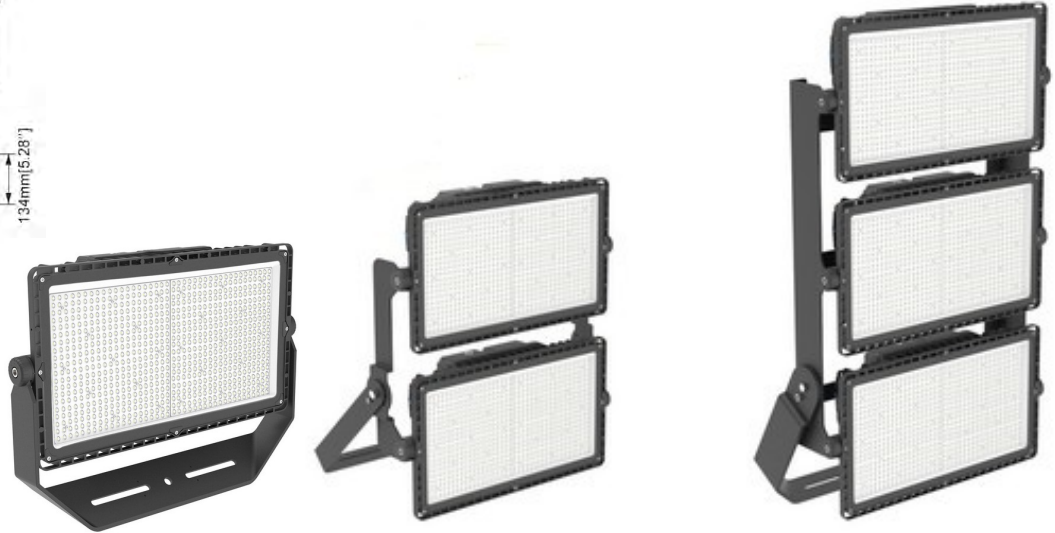

# 77109 - HOT SHOT SQUARED SPORTS LIGHT

120-277V 5000K 500W

*Optional configurations, bracket sold separately*

## FEATURES:

- Modular Sports Light
- Light Distribution: 90°
- Operation Temperature: -40°F - 113°F
- 50,000+ Hour LED Life Expectancy
- Housing Color: Black
- 5' Whip
- Direct Replacement for Metal Halide
- 10KV Surge Suppression
- IP65 Waterproof Rating
- Listings: cULus
- DLC PRODUCT ID#: S-HGK728
- 5 Year Warranty