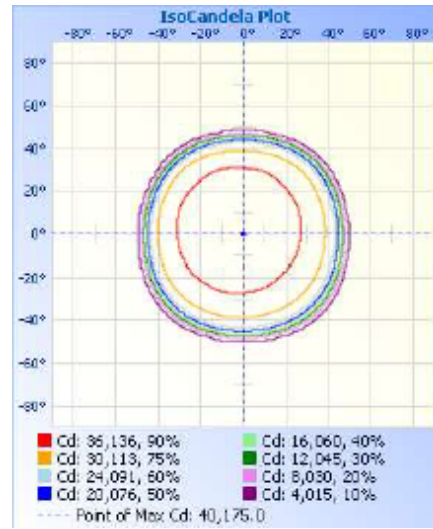

## PHOTOMETRY

**Illuminance at a Distance**

| Center Beam fc | Beam Width      |
|----------------|-----------------|
| 2,509.4 fc     | 7.9 ft 7.9 ft   |
| 627.4 fc       | 15.8 ft 15.9 ft |
| 278.8 fc       | 23.7 ft 23.8 ft |
| 156.8 fc       | 31.6 ft 31.8 ft |
| 100.4 fc       | 39.4 ft 39.7 ft |

4.0ft  
6.0ft  
12.0ft  
16.0ft  
20.0ft

- Vert. Spread: 89.2°
- Horiz. Spread: 89.6°