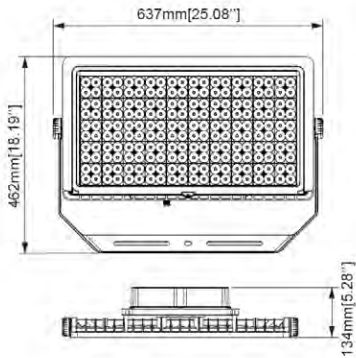

77108 - HOT SHOT SQUARED SPORTS LIGHT

120-277V 5000K 500W

Optional configurations, bracket sold separately

FEATURES:

- Modular Sports Light
- Light Distribution: 60°
- Operation Temperature: -40°F - 113°F
- 50,000+ Hour LED Life Expectancy
- Housing Color: Black
- 5' Whip
- Direct Replacement for Metal Halide
- 10KV Surge Suppression
- IP65 Waterproof Rating
- Listings: cULus
- DLC PRODUCT ID#: S-D4TMYU
- 5 Year Warranty

Part#	Wattage	Voltage	Lumens	CCT	CRI	Dimming	Light Pattern	Lumens/Watt	DLC PRODUCT ID#:
77108	500W	120-277V	69,323	5000K	>70	0-10V	60°	139 lm/w	S-D4TMYU

77108 - HOT SHOT SQUARED SPORTS LIGHT

120-277V 5000K 500W

PHOTOMETRY

Illuminance at a Distance

	Center Beam fc	Beam Width	
4.0ft	4,709.6 fc	4.8 ft	4.8 ft
6.0ft	1,177.4 fc	9.6 ft	9.7 ft
12.0ft	523.3 fc	14.4 ft	14.5 ft
16.0ft	294.4 fc	19.2 ft	19.4 ft
20.0ft	188.4 fc	24.0 ft	24.2 ft

- Vert. Spread: 61.9°
- Horiz. Spread: 62.4°

77108 - HOT SHOT SQUARED SPORTS LIGHT

120-277V 5000K 500W

Technical Specifications:

Electrical:

Input Voltage: 120-277V

Current: 2.5A @ 277V

Frequency: 60Hz