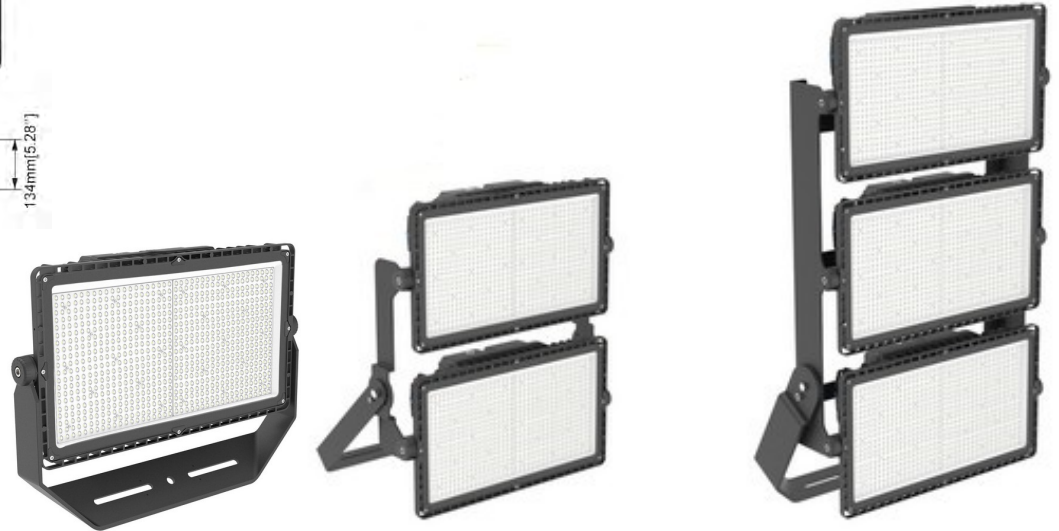

77108 - HOT SHOT SQUARED SPORTS LIGHT

120-277V 5000K 500W

Optional configurations, bracket sold separately

FEATURES:

- Modular Sports Light
- Light Distribution: 60°
- Operation Temperature: -40°F - 113°F
- 50,000+ Hour LED Life Expectancy
- Housing Color: Black
- 5' Whip
- Direct Replacement for Metal Halide
- 10KV Surge Suppression
- IP65 Waterproof Rating
- Listings: cULus
- DLC PRODUCT ID#: S-D4TMYU
- 5 Year Warranty

Part#	Wattage	Voltage	Lumens	CCT	CRI	Dimming	Light Pattern	Lumens/Watt	DLC PRODUCT ID#:
77108	500W	120-277V	69,323	5000K	>70	0-10V	60°	139 lm/w	S-D4TMYU

77108 - HOT SHOT SQUARED SPORTS LIGHT

120-277V 5000K 500W

- Vert. Spread: 61.9°
- Horiz. Spread: 62.4°

77108 - HOT SHOT SQUARED SPORTS LIGHT

120-277V 5000K 500W

Technical Specifications:

Electrical:

Input Voltage: 120-277V

Current: 2.5A @ 277V

Frequency: 60Hz

Minimum Starting -40°F - 113°F

Construction:

Housing: Aluminum, Powder Coated

5' Whip Length

IP Rating: IP65

Lens Material: Polycarbonate

Mounting: Yoke (Bracket) OR Slipfitter

EPA: 3.73ft²