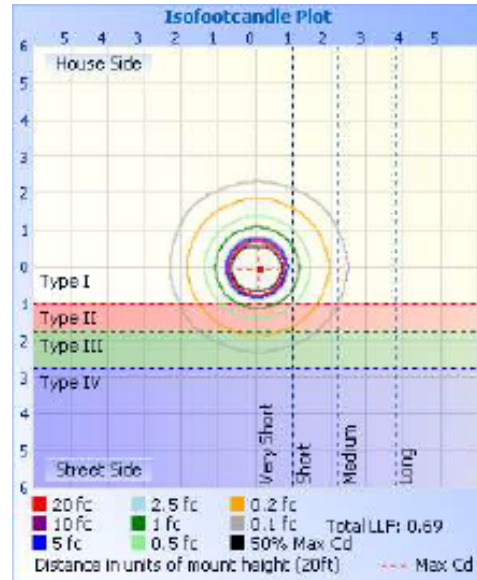

77108 - HOT SHOT SQUARED SPORTS LIGHT

120-277V 5000K 500W

Optional configurations, bracket sold separately

FEATURES:

- Modular Sports Light
- Light Distribution: 60°
- Operation Temperature: -40°F - 113°F
- 50,000+ Hour LED Life Expectancy
- Housing Color: Black
- 5' Whip
- Direct Replacement for Metal Halide
- 10KV Surge Suppression
- IP65 Waterproof Rating
- Listings: cULus
- DLC PRODUCT ID#: S-D4TMYU
- 5 Year Warranty

Part#	Wattage	Voltage	Lumens	CCT	CRI	Dimming	Light Pattern	Lumens/Watt	DLC PRODUCT ID#:
77108	500W	120-277V	69,323	5000K	>70	0-10V	60°	139 lm/w	S-D4TMYU

77108 - HOT SHOT SQUARED SPORTS LIGHT

120-277V 5000K 500W

PHOTOMETRY

Illuminance at a Distance

	Center Beam fc	Beam Width	
4.0ft	4,709.6 fc	4.8 ft	4.8 ft
6.0ft	1,177.4 fc	9.6 ft	9.7 ft
12.0ft	523.3 fc	14.4 ft	14.5 ft
16.0ft	294.4 fc	19.2 ft	19.4 ft
20.0ft	188.4 fc	24.0 ft	24.2 ft

- Vert. Spread: 61.9°
- Horiz. Spread: 62.4°

77108 - HOT SHOT SQUARED SPORTS LIGHT

120-277V 5000K 500W

Technical Specifications:

Electrical:

Input Voltage: 120-277V

Current: 2.5A @ 277V

Frequency: 60Hz