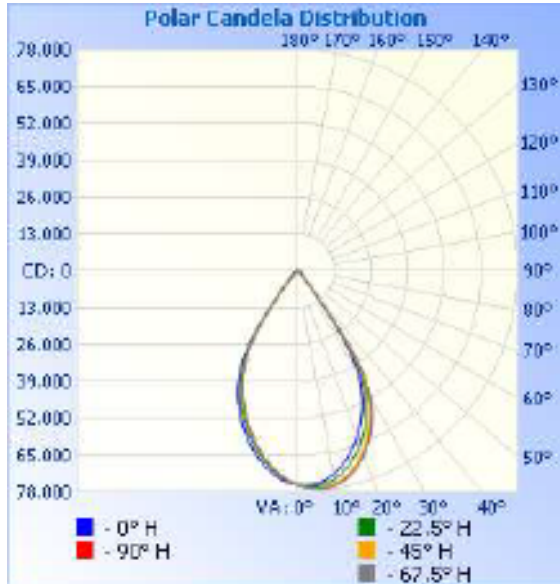

77108 - HOT SHOT SQUARED SPORTS LIGHT

120-277V 5000K 500W

Optional configurations, bracket sold separately

FEATURES:

- Modular Sports Light
- Light Distribution: 60°
- Operation Temperature: -40°F - 113°F
- 50,000+ Hour LED Life Expectancy
- Housing Color: Black
- 5' Whip
- Direct Replacement for Metal Halide
- 10KV Surge Suppression
- IP65 Waterproof Rating
- Listings: cULus
- DLC PRODUCT ID#: S-D4TMYU
- 5 Year Warranty

Part#	Wattage	Voltage	Lumens	CCT	CRI	Dimming	Light Pattern	Lumens/Watt	DLC PRODUCT ID#:
77108	500W	120-277V	69,323	5000K	>70	0-10V	60°	139 lm/w	S-D4TMYU

77108 - HOT SHOT SQUARED SPORTS LIGHT

120-277V 5000K 500W

PHOTOMETRY

Illuminance at a Distance

	Center Beam fc	Beam Width	
4.0ft	4,709.6 fc	4.8 ft	4.8 ft
6.0ft	1,177.4 fc	9.6 ft	9.7 ft
12.0ft	523.3 fc	14.4 ft	14.5 ft
16.0ft	294.4 fc	19.2 ft	19.4 ft
20.0ft	188.4 fc	24.0 ft	24.2 ft

- Vert. Spread: 61.9°
- Horiz. Spread: 62.4°

77108 - HOT SHOT SQUARED SPORTS LIGHT

120-277V 5000K 500W

Technical Specifications:

Electrical:

Input Voltage: 120-277V

Current: 2.5A @ 277V

Frequency: 60Hz