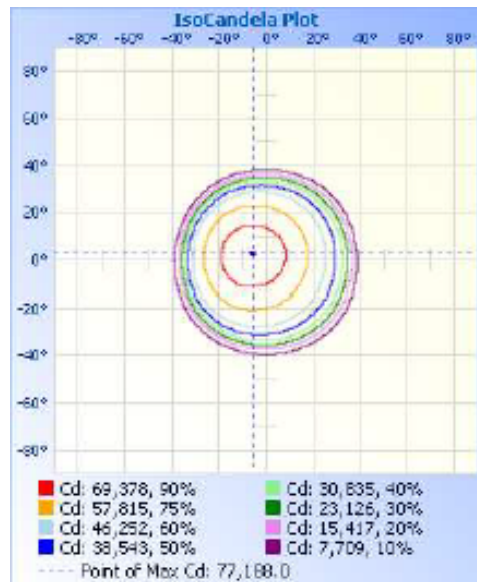

77108 - HOT SHOT SQUARED SPORTS LIGHT

120-277V 5000K 500W

Optional configurations, bracket sold separately

FEATURES:

- Modular Sports Light
- Light Distribution: 60°
- Operation Temperature: -40°F - 113°F
- 50,000+ Hour LED Life Expectancy
- Housing Color: Black
- 5' Whip
- Direct Replacement for Metal Halide
- 10KV Surge Suppression
- IP65 Waterproof Rating
- Listings: cULus
- DLC PRODUCT ID#: S-D4TMYU
- 5 Year Warranty

Part#	Wattage	Voltage	Lumens	CCT	CRI	Dimming	Light Pattern	Lumens/Watt	DLC PRODUCT ID#:
77108	500W	120-277V	69,323	5000K	>70	0-10V	60°	139 lm/w	S-D4TMYU

77108 - HOT SHOT SQUARED SPORTS LIGHT

120-277V 5000K 500W

PHOTOMETRY

Illuminance at a Distance

	Center Beam fc	Beam Width	
4.0ft	4,709.6 fc	4.8 ft	4.8 ft
6.0ft	1,177.4 fc	9.6 ft	9.7 ft
12.0ft	523.3 fc	14.4 ft	14.5 ft
16.0ft	294.4 fc	19.2 ft	19.4 ft
20.0ft	188.4 fc	24.0 ft	24.2 ft

- Vert. Spread: 61.9°
- Horiz. Spread: 62.4°

77108 - HOT SHOT SQUARED SPORTS LIGHT

120-277V 5000K 500W

Technical Specifications:

Electrical:

Input Voltage: 120-277V

Current: 2.5A @ 277V

Frequency: 60Hz