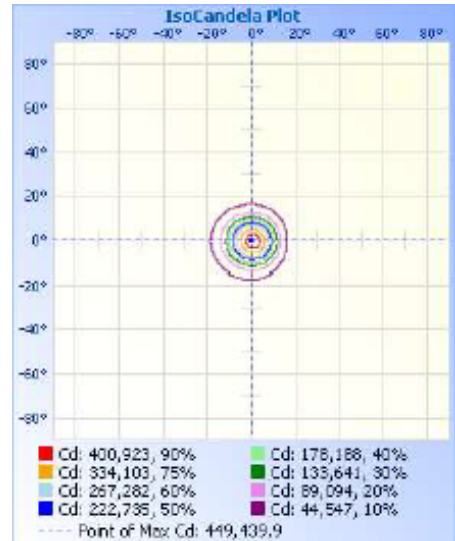

77107 - HOT SHOT SQUARED SPORTS LIGHT

120-277V 5000K 500W

Optional configurations, bracket sold separately

FEATURES:

- Modular Sports Light
- Light Distribution: 15°
- Operation Temperature: -40°F - 113°F
- 50,000+ Hour LED Life Expectancy
- Housing Color: Black
- 5' Whip
- Direct Replacement for Metal Halide
- 10KV Surge Suppression
- IP65 Waterproof Rating
- Listings: cULus
- DLC PRODUCT ID#: S-PLYHR0
- 5 Year Warranty

Part#	Wattage	Voltage	Lumens	CCT	CRI	Dimming	Light Pattern	Lumens/Watt	DLC PRODUCT ID#:
77107	500W	120-277V	66,533	5000K	>70	0-10V	15°	133 lm/w	S-PLYHR0

77107 - HOT SHOT SQUARED SPORTS LIGHT

120-277V 5000K 500W

PHOTOMETRY

Illuminance at a Distance

Center Beam fc	Beam Width
27,841.9 fc	1.2 ft
6,960.5 fc	2.4 ft
3,093.5 fc	3.6 ft
1,740.1 fc	4.7 ft
1,113.7 fc	5.9 ft

■ Vert. Spread: 16.9°
■ Horiz. Spread: 17.4°

77107 - HOT SHOT SQUARED SPORTS LIGHT

Product Parameters:

500 Watts

Lumens: 66,533

Efficacy: 133 Lumens Per Watt

50,000+ Hour LED Life Span

CCT: 5000K (Cool White)

Chromaticity Measurements:

Beam Angle: 15°