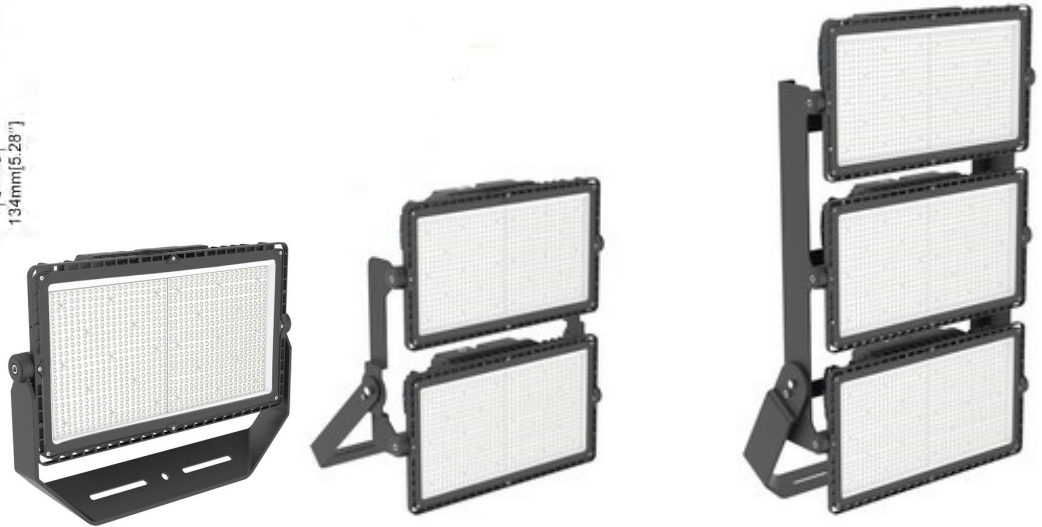

77107 - HOT SHOT SQUARED SPORTS LIGHT

120-277V 5000K 500W

Optional configurations, bracket sold separately

FEATURES:

- Modular Sports Light
- Light Distribution: 15°
- Operation Temperature: -40°F - 113°F
- 50,000+ Hour LED Life Expectancy
- Housing Color: Black
- 5' Whip
- Direct Replacement for Metal Halide
- 10KV Surge Suppression
- IP65 Waterproof Rating
- Listings: cULus
- DLC PRODUCT ID#: S-PLYHR0
- 5 Year Warranty

PHOTOMETRY

Illuminance at a Distance

Center Beam fc	Beam Width
27,841.9 fc	1.2 ft
6,960.5 fc	2.4 ft
3,093.5 fc	3.6 ft
1,740.1 fc	4.7 ft
1,113.7 fc	5.9 ft

■ Vert. Spread: 16.9°
■ Horiz. Spread: 17.4°

77107 - HOT SHOT SQUARED SPORTS LIGHT

Product Parameters:

500 Watts

Lumens: 66,533

Efficacy: 133 Lumens Per Watt

50,000+ Hour LED Life Span

CCT: 5000K (Cool White)

Chromaticity Measurements:

Beam Angle: 15°

Housing: Aluminum, Powder Coated

5' Whip Length

IP Rating: IP65

Lens Material: Polycarbonate

Mounting: Yoke (Bracket) OR Slipfitter

EPA: 3.73ft²

Listings:

cULus