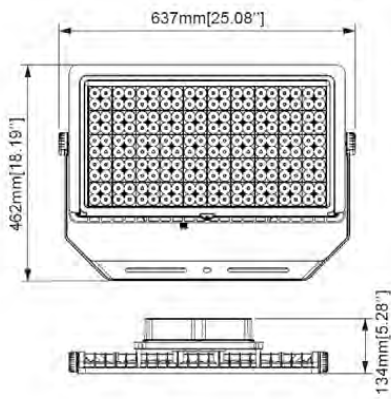

77107 - HOT SHOT SQUARED SPORTS LIGHT

120-277V 5000K 500W

Optional configurations, bracket sold separately

FEATURES:

- Modular Sports Light
- Light Distribution: 15°
- Operation Temperature: -40°F - 113°F
- 50,000+ Hour LED Life Expectancy
- Housing Color: Black
- 5' Whip
- Direct Replacement for Metal Halide
- 10KV Surge Suppression
- IP65 Waterproof Rating
- Listings: cULus
- DLC PRODUCT ID#: S-PLYHR0
- 5 Year Warranty

Part#	Wattage	Voltage	Lumens	CCT	CRI	Dimming	Light Pattern	Lumens/Watt	DLC PRODUCT ID#:
77107	500W	120-277V	66,533	5000K	>70	0-10V	15°	133 lm/w	S-PLYHR0

77107 - HOT SHOT SQUARED SPORTS LIGHT

120-277V 5000K 500W

PHOTOMETRY

Illuminance at a Distance

Center Beam fc	Beam Width
27,841.9 fc	1.2 ft
6,960.5 fc	2.4 ft
3,093.5 fc	3.6 ft
1,740.1 fc	4.7 ft
1,113.7 fc	5.9 ft

■ Vert. Spread: 16.9°
■ Horiz. Spread: 17.4°

77107 - HOT SHOT SQUARED SPORTS LIGHT

Housing: Aluminum, Powder Coated

5' Whip Length

IP Rating: IP65

Lens Material: Polycarbonate

Mounting: Yoke (Bracket) OR Slipfitter

EPA: 3.73ft²

Listings:

cULus