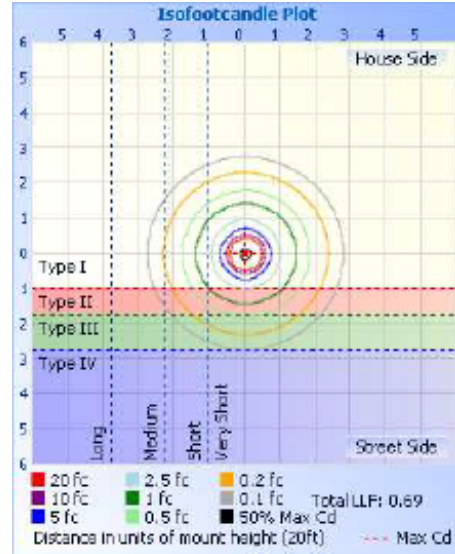

77107 - HOT SHOT SQUARED SPORTS LIGHT

120-277V 5000K 500W

Optional configurations, bracket sold separately

FEATURES:

- Modular Sports Light
- Light Distribution: 15°
- Operation Temperature: -40°F - 113°F
- 50,000+ Hour LED Life Expectancy
- Housing Color: Black
- 5' Whip
- Direct Replacement for Metal Halide
- 10KV Surge Suppression
- IP65 Waterproof Rating
- Listings: cULus
- DLC PRODUCT ID#: S-PLYHR0
- 5 Year Warranty

Part#	Wattage	Voltage	Lumens	CCT	CRI	Dimming	Light Pattern	Lumens/Watt	DLC PRODUCT ID#:
77107	500W	120-277V	66,533	5000K	>70	0-10V	15°	133 lm/w	S-PLYHR0

77107 - HOT SHOT SQUARED SPORTS LIGHT

120-277V 5000K 500W

PHOTOMETRY

Illuminance at a Distance

Center Beam fc	Beam Width
27,841.9 fc	1.2 ft
6,960.5 fc	2.4 ft
3,093.5 fc	3.6 ft
1,740.1 fc	4.7 ft
1,113.7 fc	5.9 ft

■ Vert. Spread: 16.9°
■ Horiz. Spread: 17.4°

77107 - HOT SHOT SQUARED SPORTS LIGHT

Product Parameters:

500 Watts

Lumens: 66,533

Efficacy: 133 Lumens Per Watt

50,000+ Hour LED Life Span

CCT: 5000K (Cool White)

Chromaticity Measurements:

Beam Angle: 15°