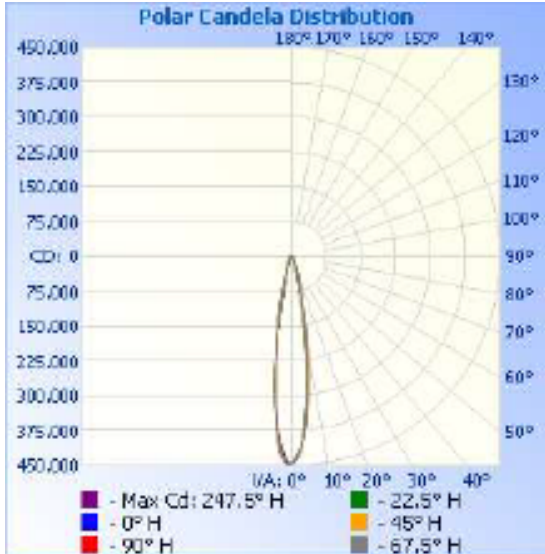

77107 - HOT SHOT SQUARED SPORTS LIGHT

120-277V 5000K 500W

Optional configurations, bracket sold separately

FEATURES:

- Modular Sports Light
- Light Distribution: 15°
- Operation Temperature: -40°F - 113°F
- 50,000+ Hour LED Life Expectancy
- Housing Color: Black
- 5' Whip
- Direct Replacement for Metal Halide
- 10KV Surge Suppression
- IP65 Waterproof Rating
- Listings: cULus
- DLC PRODUCT ID#: S-PLYHR0
- 5 Year Warranty

Part#	Wattage	Voltage	Lumens	CCT	CRI	Dimming	Light Pattern	Lumens/Watt	DLC PRODUCT ID#:
77107	500W	120-277V	66,533	5000K	>70	0-10V	15°	133 lm/w	S-PLYHR0

77107 - HOT SHOT SQUARED SPORTS LIGHT

120-277V 5000K 500W

PHOTOMETRY

Illuminance at a Distance

Center Beam fc	Beam Width
27,841.9 fc	1.2 ft
6,960.5 fc	2.4 ft
3,093.5 fc	3.6 ft
1,740.1 fc	4.7 ft
1,113.7 fc	5.9 ft

■ Vert. Spread: 16.9°
■ Horiz. Spread: 17.4°

77107 - HOT SHOT SQUARED SPORTS LIGHT

Product Parameters:

500 Watts

Lumens: 66,533

Efficacy: 133 Lumens Per Watt

50,000+ Hour LED Life Span

CCT: 5000K (Cool White)

Chromaticity Measurements:

Beam Angle: 15°