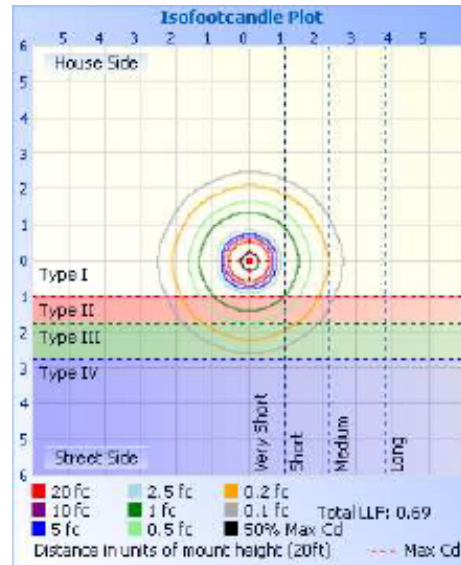

77106 - HOT SHOT SQUARED SPORTS LIGHT

120-277V 5000K 500W

Optional configurations, bracket sold separately

FEATURES:

- Modular Sports Light
- Light Distribution: 30°
- Operation Temperature: -40°F - 113°F
- 50,000+ Hour LED Life Expectancy
- Housing Color: Black
- 5' Whip
- Direct Replacement for Metal Halide
- 10KV Surge Suppression
- IP65 Waterproof Rating
- Listings: cULus
- DLC PRODUCT ID#: S-AKXUB9
- 5 Year Warranty

Part#	Wattage	Voltage	Lumens	CCT	CRI	Dimming	Light Pattern	Lumens/Watt	DLC PRODUCT ID#:
77106	500W	120-277V	67,244	5000K	>70	0-10V	30°	134 lm/w	S-AKXUB9

77106 - HOT SHOT SQUARED SPORTS LIGHT

120-277V 5000K 500W

PHOTOMETRY

Illuminance at a Distance

	Center Beam fc	Beam Width
4.0ft	13,193.5 fc	1.9 ft 1.9 ft
6.0ft	3,298.4 fc	3.9 ft 3.8 ft
12.0ft	1,465.9 fc	5.8 ft 5.8 ft
16.0ft	824.6 fc	7.7 ft 7.7 ft
20.0ft	527.7 fc	9.6 ft 9.6 ft

■ Vert. Spread: 27.1°
■ Horiz. Spread: 27.1°

77106 - HOT SHOT SQUARED SPORTS LIGHT

120-277V 5000K 500W

Technical Specifications:

Electrical:

Input Voltage: 120-277V

Current: 4.1A @ 277V

Frequency: 60Hz