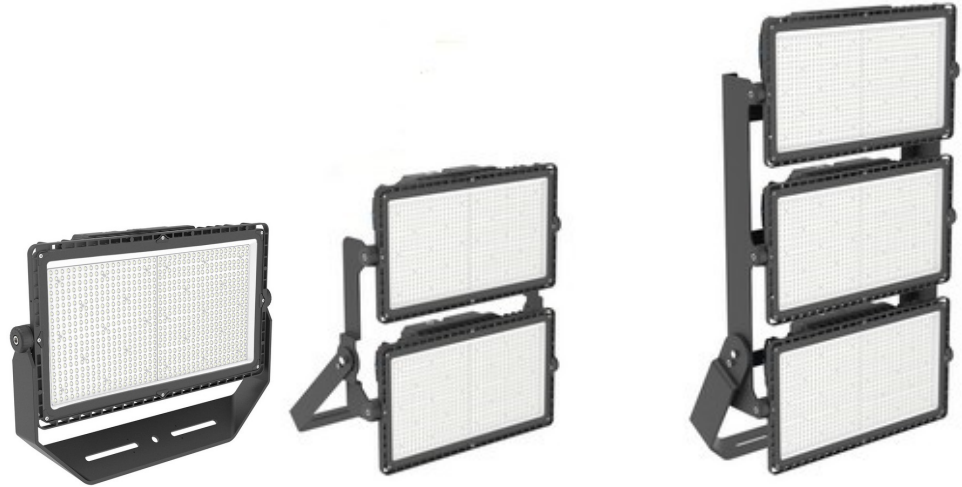

77106 - HOT SHOT SQUARED SPORTS LIGHT

120-277V 5000K 500W

Optional configurations, bracket sold separately

FEATURES:

- Modular Sports Light
- Light Distribution: 30°
- Operation Temperature: -40°F - 113°F
- 50,000+ Hour LED Life Expectancy
- Housing Color: Black
- 5' Whip
- Direct Replacement for Metal Halide
- 10KV Surge Suppression
- IP65 Waterproof Rating
- Listings: cULus
- DLC PRODUCT ID#: S-AKXUB9
- 5 Year Warranty

Part#	Wattage	Voltage	Lumens	CCT	CRI	Dimming	Light Pattern	Lumens/Watt	DLC PRODUCT ID#:
77106	500W	120-277V	67,244	5000K	>70	0-10V	30°	134 lm/w	S-AKXUB9

77106 - HOT SHOT SQUARED SPORTS LIGHT

120-277V 5000K 500W

■ Vert. Spread: 27.1°
■ Horiz. Spread: 27.1°

77106 - HOT SHOT SQUARED SPORTS LIGHT

120-277V 5000K 500W

Technical Specifications:

Electrical:

Input Voltage: 120-277V

Current: 4.1A @ 277V

Frequency: 60Hz

Operating Temperature:

Minimum Starting -40°F - 113°F

Construction:

Housing: Aluminum, Powder Coated

5' Whip Length

IP Rating: IP65

Lens Material: Polycarbonate

Mounting: Yoke (Bracket) OR Slipfitter