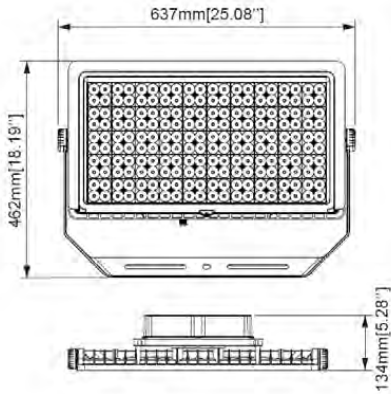

77106 - HOT SHOT SQUARED SPORTS LIGHT

120-277V 5000K 500W

Optional configurations, bracket sold separately

FEATURES:

- Modular Sports Light
- Light Distribution: 30°
- Operation Temperature: -40°F - 113°F
- 50,000+ Hour LED Life Expectancy
- Housing Color: Black
- 5' Whip
- Direct Replacement for Metal Halide
- 10KV Surge Suppression
- IP65 Waterproof Rating
- Listings: cULus
- DLC PRODUCT ID#: S-AKXUB9
- 5 Year Warranty

Part#	Wattage	Voltage	Lumens	CCT	CRI	Dimming	Light Pattern	Lumens/Watt	DLC PRODUCT ID#:
77106	500W	120-277V	67,244	5000K	>70	0-10V	30°	134 lm/w	S-AKXUB9

77106 - HOT SHOT SQUARED SPORTS LIGHT

120-277V 5000K 500W

PHOTOMETRY

Illuminance at a Distance

	Center Beam fc	Beam Width
4.0ft	13,193.5 fc	1.9 ft 1.9 ft
6.0ft	3,298.4 fc	3.9 ft 3.8 ft
12.0ft	1,465.9 fc	5.8 ft 5.8 ft
16.0ft	824.6 fc	7.7 ft 7.7 ft
20.0ft	527.7 fc	9.6 ft 9.6 ft

■ Vert. Spread: 27.1°
■ Horiz. Spread: 27.1°

77106 - HOT SHOT SQUARED SPORTS LIGHT

120-277V 5000K 500W

Technical Specifications:

Electrical:

Input Voltage: 120-277V

Current: 4.1A @ 277V

Frequency: 60Hz