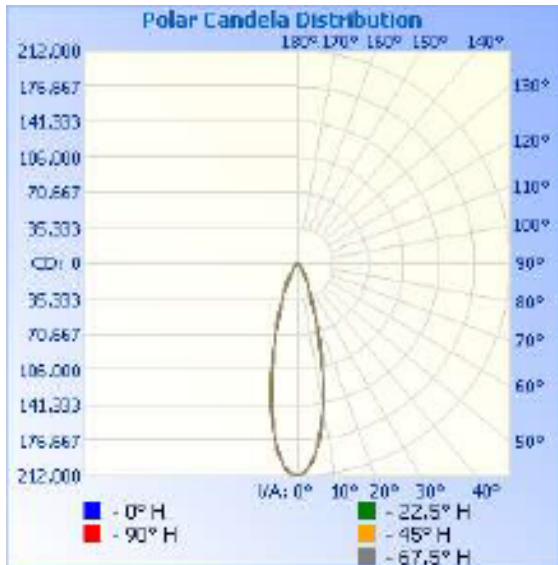

77106 - HOT SHOT SQUARED SPORTS LIGHT

120-277V 5000K 500W

PHOTOMETRY