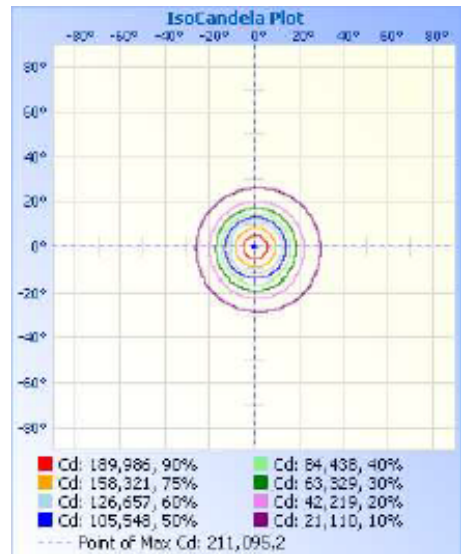

77106 - HOT SHOT SQUARED SPORTS LIGHT

120-277V 5000K 500W

Optional configurations, bracket sold separately

FEATURES:

- Modular Sports Light
- Light Distribution: 30°
- Operation Temperature: -40°F - 113°F
- 50,000+ Hour LED Life Expectancy
- Housing Color: Black
- 5' Whip
- Direct Replacement for Metal Halide
- 10KV Surge Suppression
- IP65 Waterproof Rating
- Listings: cULus
- DLC PRODUCT ID#: S-AKXUB9
- 5 Year Warranty

Part#	Wattage	Voltage	Lumens	CCT	CRI	Dimming	Light Pattern	Lumens/Watt	DLC PRODUCT ID#:
77106	500W	120-277V	67,244	5000K	>70	0-10V	30°	134 lm/w	S-AKXUB9

77106 - HOT SHOT SQUARED SPORTS LIGHT

120-277V 5000K 500W

PHOTOMETRY

Illuminance at a Distance

	Center Beam fc	Beam Width
4.0ft	13,193.5 fc	1.9 ft 1.9 ft
6.0ft	3,298.4 fc	3.9 ft 3.8 ft
12.0ft	1,465.9 fc	5.8 ft 5.8 ft
16.0ft	824.6 fc	7.7 ft 7.7 ft
20.0ft	527.7 fc	9.6 ft 9.6 ft

■ Vert. Spread: 27.1°
■ Horiz. Spread: 27.1°

77106 - HOT SHOT SQUARED SPORTS LIGHT

120-277V 5000K 500W

Technical Specifications:

Electrical:

Input Voltage: 120-277V

Current: 4.1A @ 277V

Frequency: 60Hz