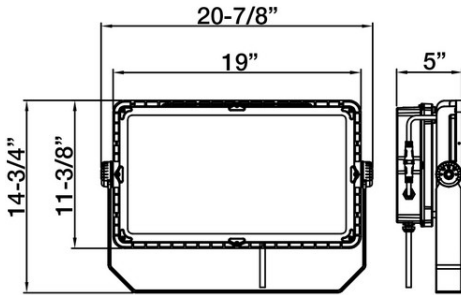

77105 - HOT SHOT SQUARED SPORTS LIGHT

120-277V 5000K 400W

Optional configurations, bracket sold separately

FEATURES:

- Modular Sports Light
- Light Distribution: Type III
- Operation Temperature: -40°F - 113°F
- 50,000+ Hour LED Life Expectancy
- Housing Color: Black
- 5' Whip
- Direct Replacement for Metal Halide
- 10KV Surge Suppression
- IP65 Waterproof Rating
- Listings: cULus
- DLC PRODUCT ID#: S-K0CY7G
- 5 Year Warranty

PHOTOMETRY

Illuminance at a Distance

	Center Beam fc	Beam Width	
4.0ft	4,709.6 fc	4.8 ft	4.8 ft
8.0ft	1,177.4 fc	9.6 ft	9.7 ft
12.0ft	523.3 fc	14.4 ft	14.5 ft
16.0ft	294.4 fc	19.2 ft	19.4 ft
20.0ft	188.4 fc	24.0 ft	24.2 ft