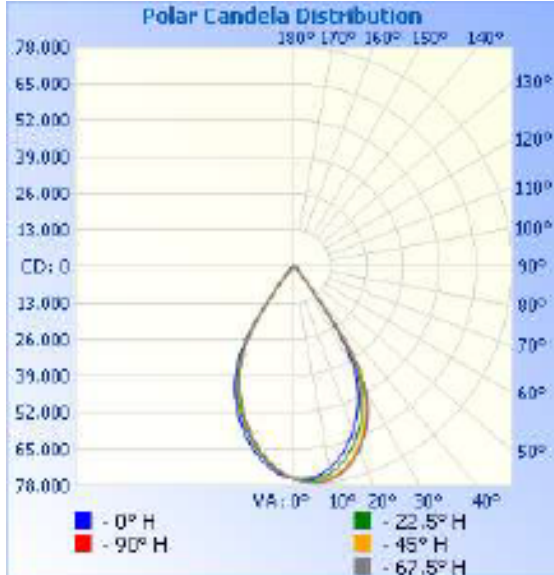

77105 - HOT SHOT SQUARED SPORTS LIGHT

120-277V 5000K 400W

Optional configurations, bracket sold separately

FEATURES:

- Modular Sports Light
- Light Distribution: Type III
- Operation Temperature: -40°F - 113°F
- 50,000+ Hour LED Life Expectancy
- Housing Color: Black
- 5' Whip
- Direct Replacement for Metal Halide
- 10KV Surge Suppression
- IP65 Waterproof Rating
- Listings: cULus
- DLC PRODUCT ID#: S-K0CY7G
- 5 Year Warranty

Part#	Wattage	Voltage	Lumens	CCT	CRI	Dimming	Light Pattern	Lumens/Watt	DLC PRODUCT ID#:
77105	400W	120-277V	54,503	5000K	>70	0-10V	Type III	136 lm/w	S-K0CY7G

77105 - HOT SHOT SQUARED SPORTS LIGHT

120-277V 5000K 400W

PHOTOMETRY

Illuminance at a Distance

	Center Beam fc	Beam Width	
4.0ft	4,709.6 fc	4.8 ft	4.8 ft
8.0ft	1,177.4 fc	9.6 ft	9.7 ft
12.0ft	523.3 fc	14.4 ft	14.5 ft
16.0ft	294.4 fc	19.2 ft	19.4 ft
20.0ft	188.4 fc	24.0 ft	24.2 ft

■ Vert. Spread: 61.9°
■ Horiz. Spread: 62.4°

77105 - HOT SHOT SQUARED SPORTS LIGHT

120-277V 5000K 400W

Technical Specifications:

Electrical:

Input Voltage: 120-277V

Current: 1.99A @ 120V

Frequency: 60Hz