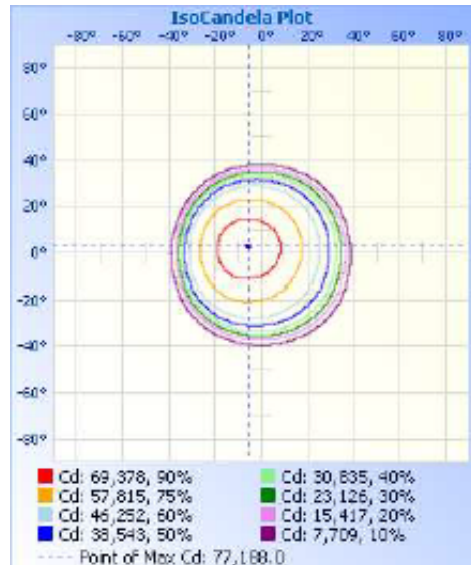

77105 - HOT SHOT SQUARED SPORTS LIGHT

120-277V 5000K 400W

Optional configurations, bracket sold separately

FEATURES:

- Modular Sports Light
- Light Distribution: Type III
- Operation Temperature: -40°F - 113°F
- 50,000+ Hour LED Life Expectancy
- Housing Color: Black
- 5' Whip
- Direct Replacement for Metal Halide
- 10KV Surge Suppression
- IP65 Waterproof Rating
- Listings: cULus
- DLC PRODUCT ID#: S-K0CY7G
- 5 Year Warranty

Part#	Wattage	Voltage	Lumens	CCT	CRI	Dimming	Light Pattern	Lumens/Watt	DLC PRODUCT ID#:
77105	400W	120-277V	54,503	5000K	>70	0-10V	Type III	136 lm/w	S-K0CY7G

77105 - HOT SHOT SQUARED SPORTS LIGHT

120-277V 5000K 400W

PHOTOMETRY

Illuminance at a Distance

	Center Beam fc	Beam Width	
4.0ft	4,709.6 fc	4.8 ft	4.8 ft
8.0ft	1,177.4 fc	9.6 ft	9.7 ft
12.0ft	523.3 fc	14.4 ft	14.5 ft
16.0ft	294.4 fc	19.2 ft	19.4 ft
20.0ft	188.4 fc	24.0 ft	24.2 ft

■ Vert. Spread: 61.9°
■ Horiz. Spread: 62.4°

77105 - HOT SHOT SQUARED SPORTS LIGHT

120-277V 5000K 400W

Technical Specifications:

Electrical:

Input Voltage: 120-277V

Current: 1.99A @ 120V

Frequency: 60Hz