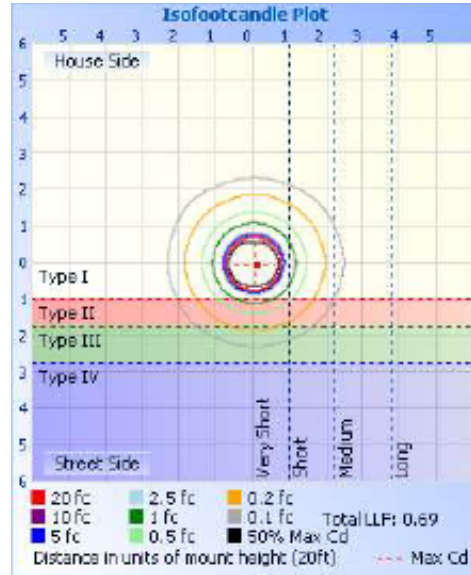

77105 - HOT SHOT SQUARED SPORTS LIGHT

120-277V 5000K 400W

Optional configurations, bracket sold separately

FEATURES:

- Modular Sports Light
- Light Distribution: Type III
- Operation Temperature: -40°F - 113°F
- 50,000+ Hour LED Life Expectancy
- Housing Color: Black
- 5' Whip
- Direct Replacement for Metal Halide
- 10KV Surge Suppression
- IP65 Waterproof Rating
- Listings: cULus
- DLC PRODUCT ID#: S-K0CY7G
- 5 Year Warranty

Part#	Wattage	Voltage	Lumens	CCT	CRI	Dimming	Light Pattern	Lumens/Watt	DLC PRODUCT ID#:
77105	400W	120-277V	54,503	5000K	>70	0-10V	Type III	136 lm/w	S-K0CY7G

77105 - HOT SHOT SQUARED SPORTS LIGHT

120-277V 5000K 400W

PHOTOMETRY

Illuminance at a Distance

	Center Beam fc	Beam Width	
4.0ft	4,709.6 fc	4.8 ft	4.8 ft
8.0ft	1,177.4 fc	9.6 ft	9.7 ft
12.0ft	523.3 fc	14.4 ft	14.5 ft
16.0ft	294.4 fc	19.2 ft	19.4 ft
20.0ft	188.4 fc	24.0 ft	24.2 ft

■ Vert. Spread: 61.9°
■ Horiz. Spread: 62.4°

77105 - HOT SHOT SQUARED SPORTS LIGHT

120-277V 5000K 400W

Technical Specifications:

Electrical:

Input Voltage: 120-277V

Current: 1.99A @ 120V

Frequency: 60Hz