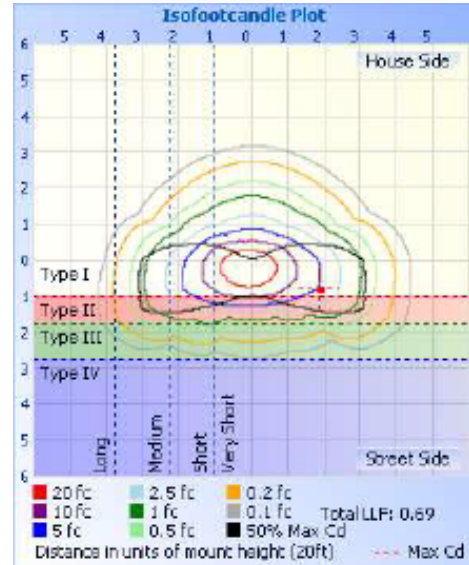

77104 - HOT SHOT SQUARED SPORTS LIGHT

120-277V 5000K 400W

Optional configurations, bracket sold separately

FEATURES:

- Modular Sports Light
- Light Distribution: Type II
- Operation Temperature: -40°F - 113°F
- 50,000+ Hour LED Life Expectancy
- Housing Color: Black
- 5' Whip
- Direct Replacement for Metal Halide
- 10KV Surge Suppression
- IP65 Waterproof Rating
- Listings: cULus
- DLC PRODUCT ID#: S-2T5PQR
- 5 Year Warranty

Part#	Wattage	Voltage	Lumens	CCT	CRI	Dimming	Light Pattern	Lumens/Watt	DLC PRODUCT ID#:
77104	400W	120-277V	54,503	5000K	>70	0-10V	Type II	136 lm/w	S-2T5PQR

77104 - HOT SHOT SQUARED SPORTS LIGHT

120-277V 5000K 400W

PHOTOMETRY

Illuminance at a Distance

Center Beam fc	Beam Width
4.0ft	1,148.8 fc
6.0ft	287.2 fc
12.0ft	127.6 fc
16.0ft	71.8 fc
20.0ft	46.0 fc

Vert. Spread: 80.7°
Horiz. Spread: 137.0°

77104 - HOT SHOT SQUARED SPORTS LIGHT

Product Parameters:

400 Watts

Lumens: 54,503

Efficacy: 136 Lumens Per Watt

50,000+ Hour LED Life Span

CCT: 5000K (Cool White)

Chromaticity Measurements:

Beam Angle: Type II