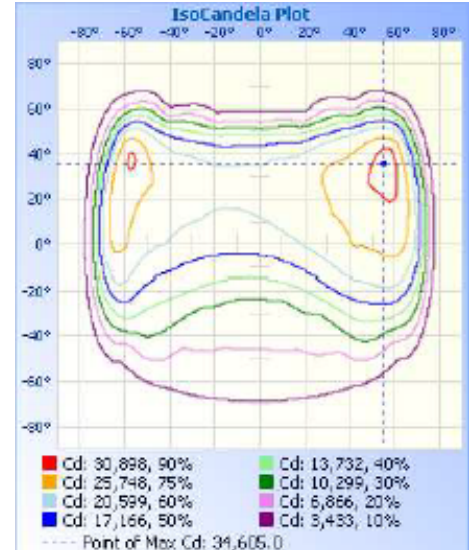

77104 - HOT SHOT SQUARED SPORTS LIGHT

120-277V 5000K 400W

Optional configurations, bracket sold separately

FEATURES:

- Modular Sports Light
- Light Distribution: Type II
- Operation Temperature: -40°F - 113°F
- 50,000+ Hour LED Life Expectancy
- Housing Color: Black
- 5' Whip
- Direct Replacement for Metal Halide
- 10KV Surge Suppression
- IP65 Waterproof Rating
- Listings: cULus
- DLC PRODUCT ID#: S-2T5PQR
- 5 Year Warranty

Part#	Wattage	Voltage	Lumens	CCT	CRI	Dimming	Light Pattern	Lumens/Watt	DLC PRODUCT ID#:
77104	400W	120-277V	54,503	5000K	>70	0-10V	Type II	136 lm/w	S-2T5PQR

77104 - HOT SHOT SQUARED SPORTS LIGHT

120-277V 5000K 400W

PHOTOMETRY

Illuminance at a Distance

Center Beam fc	Beam Width
4.0ft	1,148.8 fc
6.0ft	287.2 fc
12.0ft	127.6 fc
16.0ft	71.8 fc
20.0ft	46.0 fc

Vert. Spread: 80.7°
Horiz. Spread: 137.0°

77104 - HOT SHOT SQUARED SPORTS LIGHT

Product Parameters:

400 Watts

Lumens: 54,503

Efficacy: 136 Lumens Per Watt

50,000+ Hour LED Life Span

CCT: 5000K (Cool White)

Chromaticity Measurements:

Beam Angle: Type II