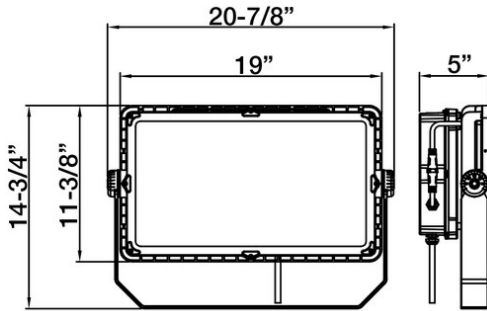

77104 - HOT SHOT SQUARED SPORTS LIGHT

120-277V 5000K 400W

Optional configurations, bracket sold separately

FEATURES:

- Modular Sports Light
- Light Distribution: Type II
- Operation Temperature: -40°F - 113°F
- 50,000+ Hour LED Life Expectancy
- Housing Color: Black
- 5' Whip
- Direct Replacement for Metal Halide
- 10KV Surge Suppression
- IP65 Waterproof Rating
- Listings: cULus
- DLC PRODUCT ID#: S-2T5PQR
- 5 Year Warranty

PHOTOMETRY

Illuminance at a Distance

Center Beam fc	Beam Width
4.0ft	1,148.8 fc
6.0ft	287.2 fc
12.0ft	127.6 fc
16.0ft	71.8 fc
20.0ft	46.0 fc

Vert. Spread: 80.7°
Horiz. Spread: 137.0°

77104 - HOT SHOT SQUARED SPORTS LIGHT