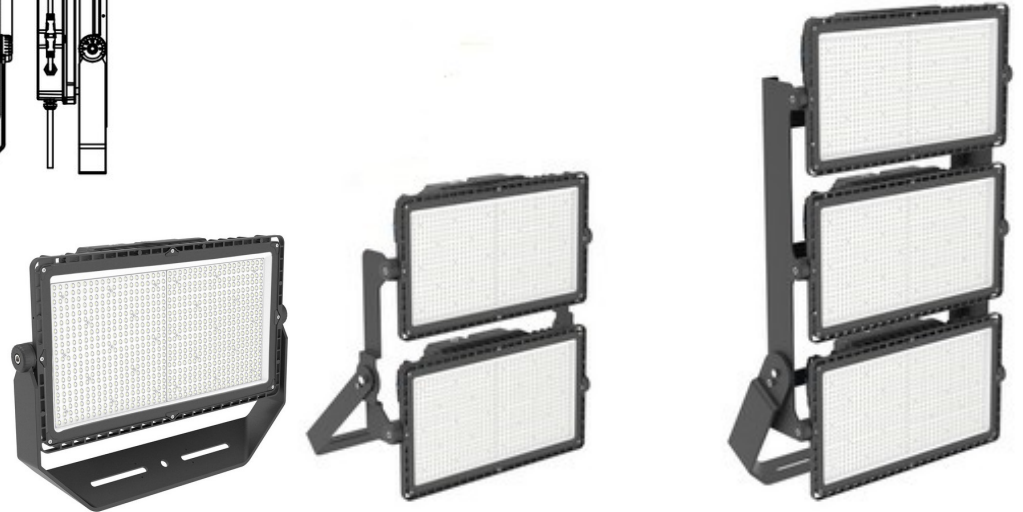

77104 - HOT SHOT SQUARED SPORTS LIGHT

120-277V 5000K 400W

Optional configurations, bracket sold separately

FEATURES:

- Modular Sports Light
- Light Distribution: Type II
- Operation Temperature: -40°F - 113°F
- 50,000+ Hour LED Life Expectancy
- Housing Color: Black
- 5' Whip
- Direct Replacement for Metal Halide
- 10KV Surge Suppression
- IP65 Waterproof Rating
- Listings: cULus
- DLC PRODUCT ID#: S-2T5PQR
- 5 Year Warranty

PHOTOMETRY

Illuminance at a Distance

Center Beam fc	Beam Width
4.0ft	1,148.8 fc
6.0ft	287.2 fc
12.0ft	127.6 fc
16.0ft	71.8 fc
20.0ft	46.0 fc

Vert. Spread: 80.7°
Horiz. Spread: 137.0°

77104 - HOT SHOT SQUARED SPORTS LIGHT

Product Parameters:

400 Watts

Lumens: 54,503

Efficacy: 136 Lumens Per Watt

50,000+ Hour LED Life Span

CCT: 5000K (Cool White)

Chromaticity Measurements:

Beam Angle: Type II

Minimum Starting -40°F - 113°F

Construction:

Housing: Aluminum, Powder Coated

5' Whip Length

IP Rating: IP65

Lens Material: Polycarbonate

Mounting: Yoke (Bracket) OR Slipfitter

EPA: 2.46ft²