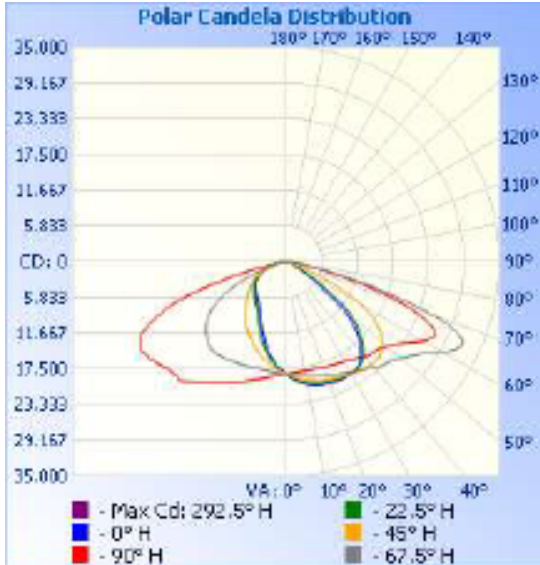

77104 - HOT SHOT SQUARED SPORTS LIGHT

120-277V 5000K 400W

Optional configurations, bracket sold separately

FEATURES:

- Modular Sports Light
- Light Distribution: Type II
- Operation Temperature: -40°F - 113°F
- 50,000+ Hour LED Life Expectancy
- Housing Color: Black
- 5' Whip
- Direct Replacement for Metal Halide
- 10KV Surge Suppression
- IP65 Waterproof Rating
- Listings: cULus
- DLC PRODUCT ID#: S-2T5PQR
- 5 Year Warranty

Part#	Wattage	Voltage	Lumens	CCT	CRI	Dimming	Light Pattern	Lumens/Watt	DLC PRODUCT ID#:
77104	400W	120-277V	54,503	5000K	>70	0-10V	Type II	136 lm/w	S-2T5PQR

77104 - HOT SHOT SQUARED SPORTS LIGHT

120-277V 5000K 400W

PHOTOMETRY

Illuminance at a Distance

Center Beam fc	Beam Width
4.0ft	1,148.8 fc
6.0ft	287.2 fc
12.0ft	127.6 fc
16.0ft	71.8 fc
20.0ft	46.0 fc

Vert. Spread: 80.7°
Horiz. Spread: 137.0°

77104 - HOT SHOT SQUARED SPORTS LIGHT

Product Parameters:

400 Watts

Lumens: 54,503

Efficacy: 136 Lumens Per Watt

50,000+ Hour LED Life Span

CCT: 5000K (Cool White)

Chromaticity Measurements:

Beam Angle: Type II