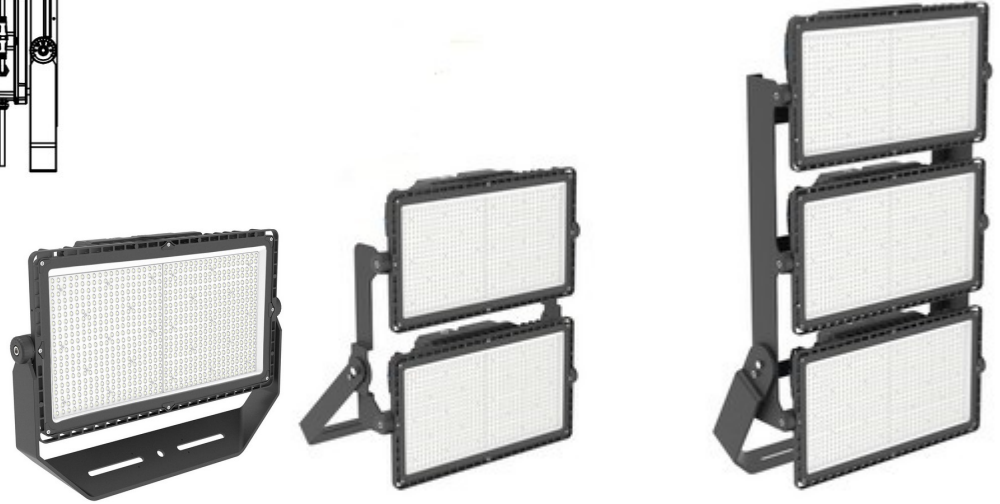

77103 - HOT SHOT SQUARED SPORTS LIGHT

120-277V 5000K 400W

Optional configurations, bracket sold separately

FEATURES:

- Modular Sports Light
- Light Distribution: 90°
- Operation Temperature: -40°F - 113°F
- 50,000+ Hour LED Life Expectancy
- Housing Color: Black
- 5' Whip
- Direct Replacement for Metal Halide
- 10KV Surge Suppression
- IP65 Waterproof Rating
- Listings: cULus
- DLC PRODUCT ID#: S-3D6TWP
- 5 Year Warranty

Part#	Wattage	Voltage	Lumens	CCT	CRI	Dimming	Light Pattern	Lumens/Watt	DLC PRODUCT ID#:
77103	400W	120-277V	54,503	5000K	>70	0-10V	90°	136 lm/w	S-3D6TWP

77103 - HOT SHOT SQUARED SPORTS LIGHT

120-277V 5000K 400W

77103 - HOT SHOT SQUARED SPORTS LIGHT

120-277V 5000K 400W

Technical Specifications:

Electrical:

Input Voltage: 120-277V

Current: 1.99A @ 120V

Frequency: 60Hz

Power Factor: ≥ 0.99

Operating Temperature:

Minimum Starting -40°F - 113°F

Construction:

Housing: Aluminum, Powder Coated

5' Whip Length

IP Rating: IP65

Lens Material: Polycarbonate

Mounting: Yoke (Bracket) OR Slipfitter