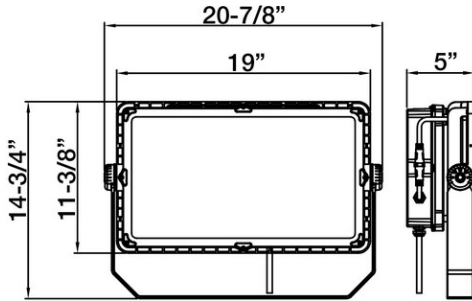

77103 - HOT SHOT SQUARED SPORTS LIGHT

120-277V 5000K 400W

Optional configurations, bracket sold separately

FEATURES:

- Modular Sports Light
- Light Distribution: 90°
- Operation Temperature: -40°F - 113°F
- 50,000+ Hour LED Life Expectancy
- Housing Color: Black
- 5' Whip
- Direct Replacement for Metal Halide
- 10KV Surge Suppression
- IP65 Waterproof Rating
- Listings: cULus
- DLC PRODUCT ID#: S-3D6TWP
- 5 Year Warranty

PHOTOMETRY

	Center Beam fc	Beam Width
4.0ft	1,971.1 fc	8.0 ft 8.0 ft
6.0ft	492.8 fc	15.9 ft 16.0 ft
12.0ft	219.0 fc	23.9 ft 23.9 ft
16.0ft	123.2 fc	31.8 ft 31.9 ft
20.0ft	78.8 fc	39.8 ft 39.9 ft

■ Vert. Spread: 89.7°
■ Horiz. Spread: 89.8°