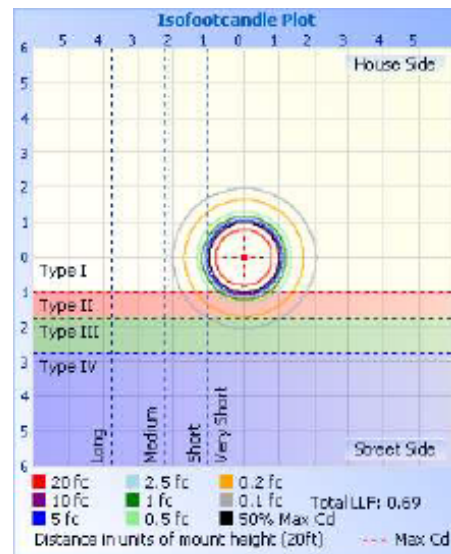

77103 - HOT SHOT SQUARED SPORTS LIGHT

120-277V 5000K 400W

Optional configurations, bracket sold separately

FEATURES:

- Modular Sports Light
- Light Distribution: 90°
- Operation Temperature: -40°F - 113°F
- 50,000+ Hour LED Life Expectancy
- Housing Color: Black
- 5' Whip
- Direct Replacement for Metal Halide
- 10KV Surge Suppression
- IP65 Waterproof Rating
- Listings: cULus
- DLC PRODUCT ID#: S-3D6TWP
- 5 Year Warranty

Part#	Wattage	Voltage	Lumens	CCT	CRI	Dimming	Light Pattern	Lumens/Watt	DLC PRODUCT ID#:
77103	400W	120-277V	54,503	5000K	>70	0-10V	90°	136 lm/w	S-3D6TWP

77103 - HOT SHOT SQUARED SPORTS LIGHT

120-277V 5000K 400W

PHOTOMETRY

	Center Beam fc	Beam Width
4.0ft	1,971.1 fc	8.0 ft 8.0 ft
6.0ft	492.8 fc	15.9 ft 16.0 ft
12.0ft	219.0 fc	23.9 ft 23.9 ft
16.0ft	123.2 fc	31.8 ft 31.9 ft
20.0ft	78.8 fc	39.8 ft 39.9 ft

■ Vert. Spread: 89.7°
■ Horiz. Spread: 89.8°

77103 - HOT SHOT SQUARED SPORTS LIGHT

120-277V 5000K 400W

Technical Specifications:

Electrical:

Input Voltage: 120-277V

Current: 1.99A @ 120V

Frequency: 60Hz

Power Factor: ≥ 0.99