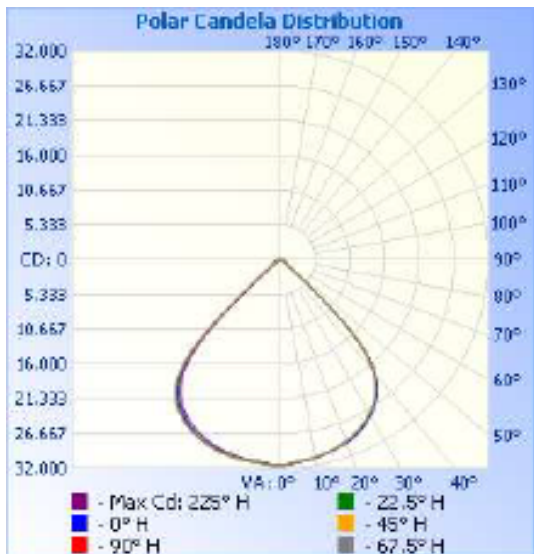

77103 - HOT SHOT SQUARED SPORTS LIGHT

120-277V 5000K 400W

Optional configurations, bracket sold separately

FEATURES:

- Modular Sports Light
- Light Distribution: 90°
- Operation Temperature: -40°F - 113°F
- 50,000+ Hour LED Life Expectancy
- Housing Color: Black
- 5' Whip
- Direct Replacement for Metal Halide
- 10KV Surge Suppression
- IP65 Waterproof Rating
- Listings: cULus
- DLC PRODUCT ID#: S-3D6TWP
- 5 Year Warranty

Part#	Wattage	Voltage	Lumens	CCT	CRI	Dimming	Light Pattern	Lumens/Watt	DLC PRODUCT ID#:
77103	400W	120-277V	54,503	5000K	>70	0-10V	90°	136 lm/w	S-3D6TWP

77103 - HOT SHOT SQUARED SPORTS LIGHT

120-277V 5000K 400W

PHOTOMETRY

	Center Beam fc	Beam Width
4.0ft	1,971.1 fc	8.0 ft 8.0 ft
6.0ft	492.8 fc	15.9 ft 16.0 ft
12.0ft	219.0 fc	23.9 ft 23.9 ft
16.0ft	123.2 fc	31.8 ft 31.9 ft
20.0ft	78.8 fc	39.8 ft 39.9 ft

■ Vert. Spread: 89.7°
■ Horiz. Spread: 89.8°

THD: <15%

Product Parameters:

400 Watts

Lumens: 54,503

Efficacy: 136 Lumens Per Watt

50,000+ Hour LED Life Span

CCT: 5000K (Cool White)

Chromaticity Measurements: