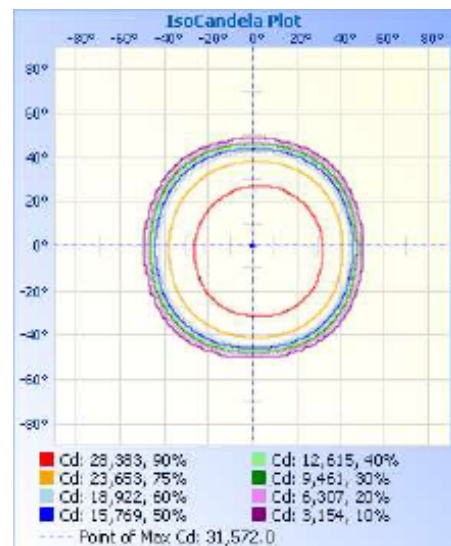

77103 - HOT SHOT SQUARED SPORTS LIGHT

120-277V 5000K 400W

Optional configurations, bracket sold separately

FEATURES:

- Modular Sports Light
- Light Distribution: 90°
- Operation Temperature: -40°F - 113°F
- 50,000+ Hour LED Life Expectancy
- Housing Color: Black
- 5' Whip
- Direct Replacement for Metal Halide
- 10KV Surge Suppression
- IP65 Waterproof Rating
- Listings: cULus
- DLC PRODUCT ID#: S-3D6TWP
- 5 Year Warranty

Part#	Wattage	Voltage	Lumens	CCT	CRI	Dimming	Light Pattern	Lumens/Watt	DLC PRODUCT ID#:
77103	400W	120-277V	54,503	5000K	>70	0-10V	90°	136 lm/w	S-3D6TWP

77103 - HOT SHOT SQUARED SPORTS LIGHT

120-277V 5000K 400W

PHOTOMETRY

	Center Beam fc	Beam Width
4.0ft	1,971.1 fc	8.0 ft 8.0 ft
6.0ft	492.8 fc	15.9 ft 16.0 ft
12.0ft	219.0 fc	23.9 ft 23.9 ft
16.0ft	123.2 fc	31.8 ft 31.9 ft
20.0ft	78.8 fc	39.8 ft 39.9 ft

■ Vert. Spread: 89.7°
■ Horiz. Spread: 89.8°

77103 - HOT SHOT SQUARED SPORTS LIGHT

120-277V 5000K 400W

Technical Specifications:

Electrical:

Input Voltage: 120-277V

Current: 1.99A @ 120V

Frequency: 60Hz

Power Factor: ≥ 0.99