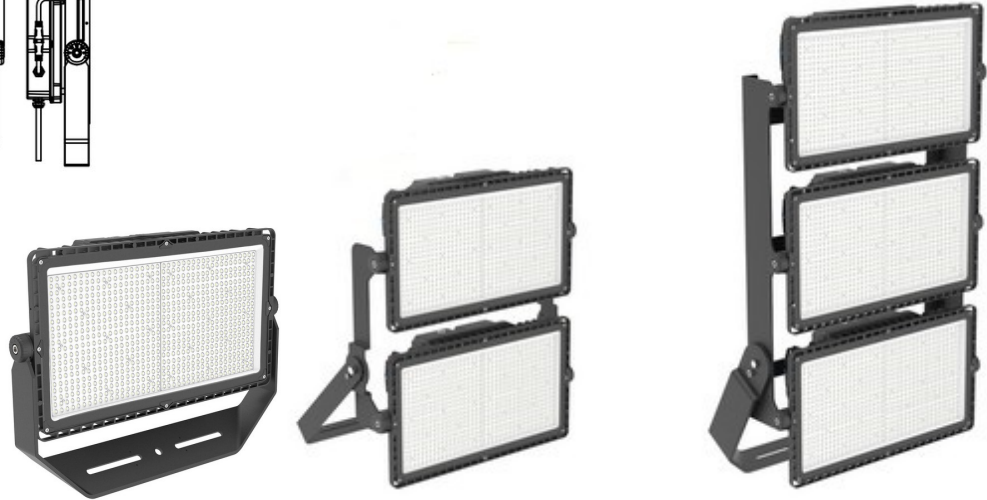

# 77102 - HOT SHOT SQUARED SPORTS LIGHT

120-277V 5000K 400W

Optional configurations, bracket sold separately

## FEATURES:

- Modular Sports Light
- Light Distribution: 60°
- Operation Temperature: -40°F - 113°F
- 50,000+ Hour LED Life Expectancy
- Housing Color: Black
- 5' Whip
- Direct Replacement for Metal Halide
- 10KV Surge Suppression
- IP65 Waterproof Rating
- Listings: cULus
- DLC PRODUCT ID#: S-L608F3
- 5 Year Warranty