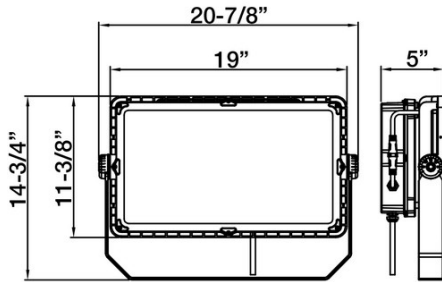

Optional configurations, bracket sold separately

FEATURES:

- Modular Sports Light
- Light Distribution: 60°
- Operation Temperature: -40°F - 113°F
- 50,000+ Hour LED Life Expectancy
- Housing Color: Black
- 5' Whip
- Direct Replacement for Metal Halide
- 10KV Surge Suppression
- IP65 Waterproof Rating
- Listings: cULus
- DLC PRODUCT ID#: S-L608F3
- 5 Year Warranty

Part#	Wattage	Voltage	Lumens	CCT	CRI	Dimming	Light Pattern	Lumens/Watt	DLC PRODUCT ID#:
77102	400W	120-277V	51,989	5000K	>70	0-10V	60°	129 lm/w	S-L608F3