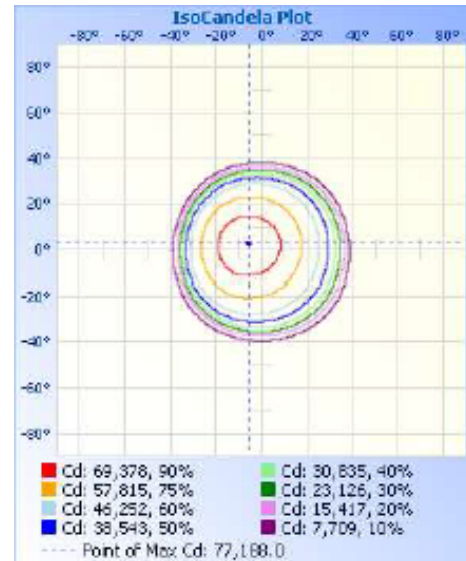

# 77102 - HOT SHOT SQUARED SPORTS LIGHT

120-277V 5000K 400W

## PHOTOMETRY

**Illuminance at a Distance**

	Center Beam fc	Beam Width
4.0ft	4,709.6 fc	4.8 ft 4.8 ft
8.0ft	1,177.4 fc	9.6 ft 9.7 ft
12.0ft	523.3 fc	14.4 ft 14.5 ft
16.0ft	294.4 fc	19.2 ft 19.4 ft
20.0ft	188.4 fc	24.0 ft 24.2 ft

■ Vert. Spread: 61.9°  
■ Horiz. Spread: 62.4°