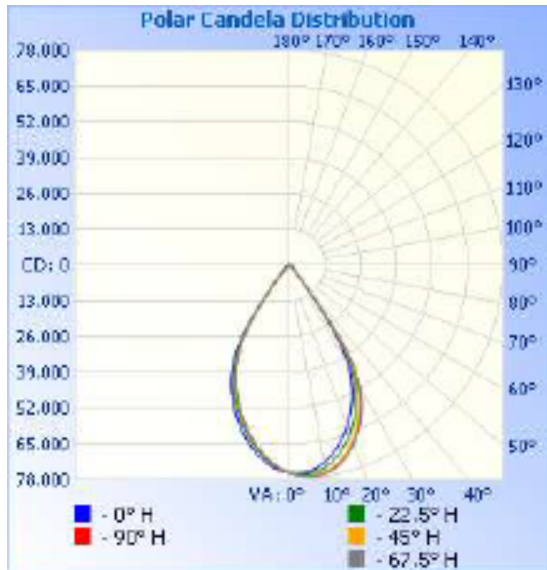

# 77102 - HOT SHOT SQUARED SPORTS LIGHT

120-277V 5000K 400W

Optional configurations, bracket sold separately

## FEATURES:

- Modular Sports Light
- Light Distribution: 60°
- Operation Temperature: -40°F - 113°F
- 50,000+ Hour LED Life Expectancy
- Housing Color: Black
- 5' Whip
- Direct Replacement for Metal Halide
- 10KV Surge Suppression
- IP65 Waterproof Rating
- Listings: cULus
- DLC PRODUCT ID#: S-L608F3
- 5 Year Warranty

## PHOTOMETRY

**Illuminance at a Distance**

	Center Beam fc	Beam Width
4.0ft	4,709.6 fc	4.8 ft 4.8 ft
8.0ft	1,177.4 fc	9.6 ft 9.7 ft
12.0ft	523.3 fc	14.4 ft 14.5 ft
16.0ft	294.4 fc	19.2 ft 19.4 ft
20.0ft	188.4 fc	24.0 ft 24.2 ft