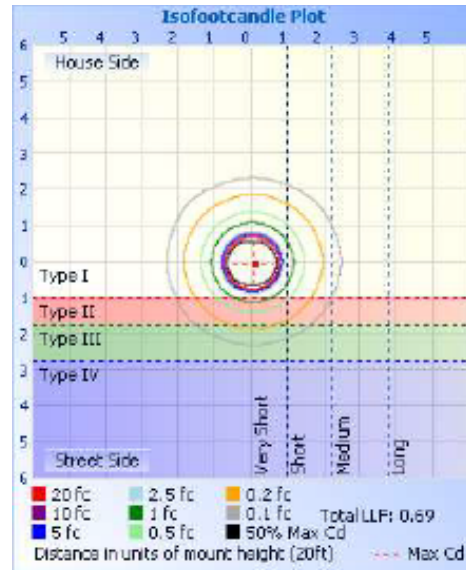

## PHOTOMETRY

**Illuminance at a Distance**

	Center Beam fc	Beam Width
4.0ft	4,709.6 fc	4.8 ft 4.8 ft
8.0ft	1,177.4 fc	9.6 ft 9.7 ft
12.0ft	523.3 fc	14.4 ft 14.5 ft
16.0ft	294.4 fc	19.2 ft 19.4 ft
20.0ft	188.4 fc	24.0 ft 24.2 ft