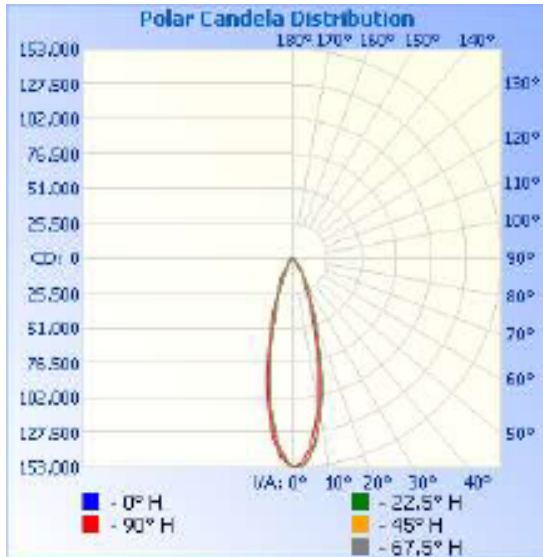

# 77100 - HOT SHOT SQUARED SPORTS LIGHT

120-277V 5000K 400W

Optional configurations, bracket sold separately

## FEATURES:

- Modular Sports Light
- Light Distribution: 30°
- Operation Temperature: -40°F to 113°F
- 50,000+ Hour LED Life Expectancy
- Housing Color: Black
- 5' Whip
- Direct Replacement for Metal Halide
- 10KV Surge Suppression
- IP65 Waterproof Rating
- Listings: cULus
- DLC PRODUCT ID#: S-LBV29Z
- 5 Year Warranty

## PHOTOMETRY

**Illuminance at a Distance**

Center Beam fc	Beam Width
9,493.0 fc	2.0 ft 2.0 ft
2,373.2 fc	3.9 ft 3.9 ft
1,054.8 fc	5.9 ft 5.9 ft
593.3 fc	7.9 ft 7.8 ft
379.7 fc	9.8 ft 9.8 ft

■ Vert. Spread: 27.6°  
■ Horiz. Spread: 27.5°

### Product Parameters:

400 Watts

Lumens: 53,074

Efficacy: 133 Lumens Per Watt

50,000+ Hour LED Life Span

CCT: 5000K (Cool White)