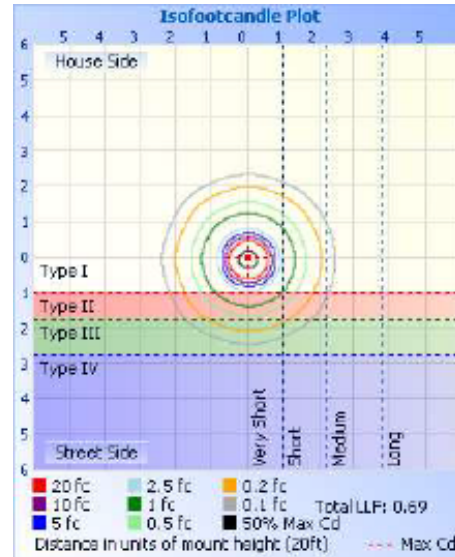

## PHOTOMETRY

**Illuminance at a Distance**

Center Beam fc	Beam Width
9,493.0 fc	2.0 ft 2.0 ft
2,373.2 fc	3.9 ft 3.9 ft
1,054.8 fc	5.9 ft 5.9 ft
593.3 fc	7.9 ft 7.8 ft
379.7 fc	9.8 ft 9.8 ft

■ Vert. Spread: 27.6°  
■ Horiz. Spread: 27.5°