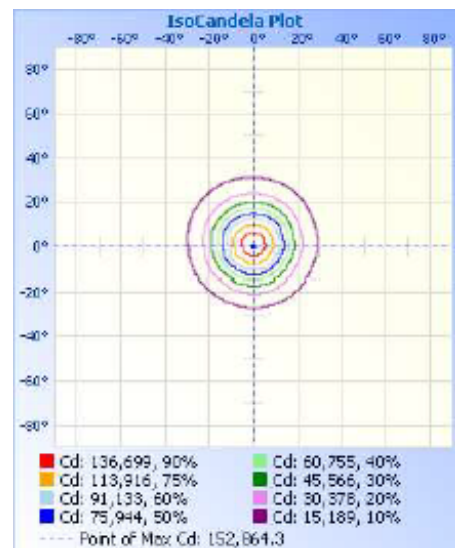

# 77100 - HOT SHOT SQUARED SPORTS LIGHT

120-277V 5000K 400W

## PHOTOMETRY

**Illuminance at a Distance**

Center Beam fc	Beam Width
9,493.0 fc	2.0 ft 2.0 ft
2,373.2 fc	3.9 ft 3.9 ft
1,054.8 fc	5.9 ft 5.9 ft
593.3 fc	7.9 ft 7.8 ft
379.7 fc	9.8 ft 9.8 ft

■ Vert. Spread: 27.6°  
■ Horiz. Spread: 27.5°