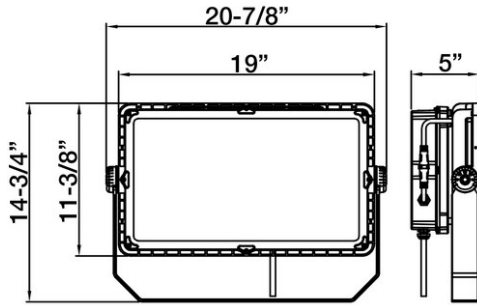

# 77100 - HOT SHOT SQUARED SPORTS LIGHT

120-277V 5000K 400W

Optional configurations, bracket sold separately