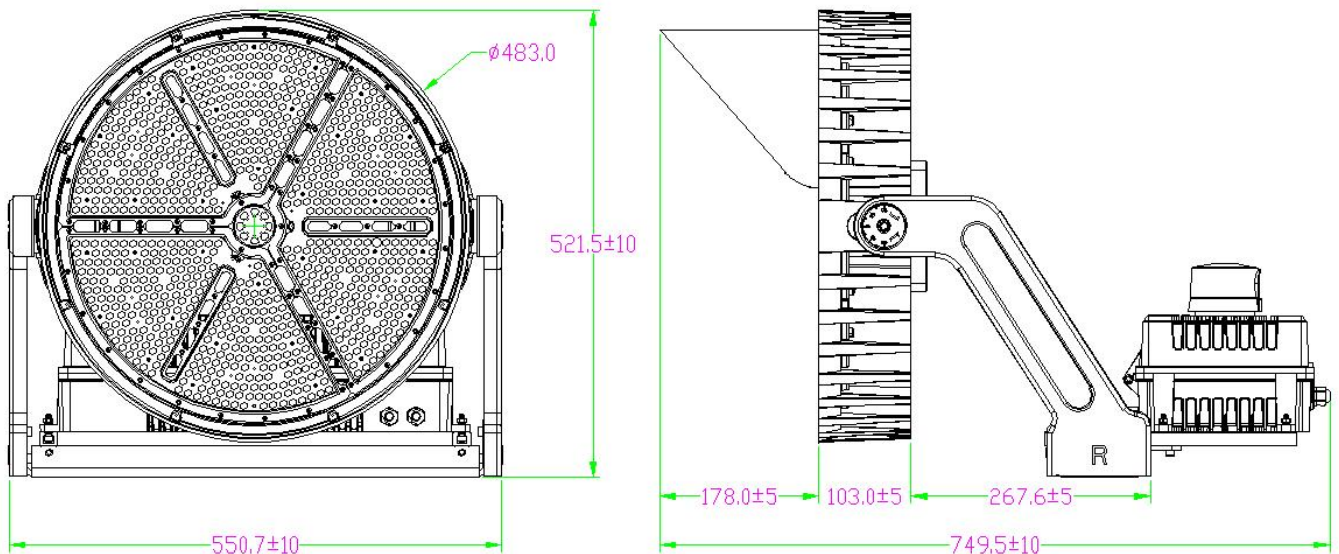

## FEATURES:

- 360° Lighting, 80° Beam Angle
- Easy Install & Operation
- Separate Driver Box lowers overall fixture temperature and allows for remote mounting from fixture
- 10kV Surge Protection
- Glare Shield Included with Fixture
- IP65 Rated for Wet Locations
- 5 Year Warranty
- 3.29' Whip Length
- Operating Temperature: -40° - 113°F
- Die cast Aluminum Housing, Black Finish, Red Side Accents
- Application: Sports Stadiums, Recreational Fields, Arenas, Parks & more

# 77039B - SPORTS LIGHT

750W 5K 277-480V 80° BEAM ANGLE

## DIMENSIONAL LINE ART:

(mm)