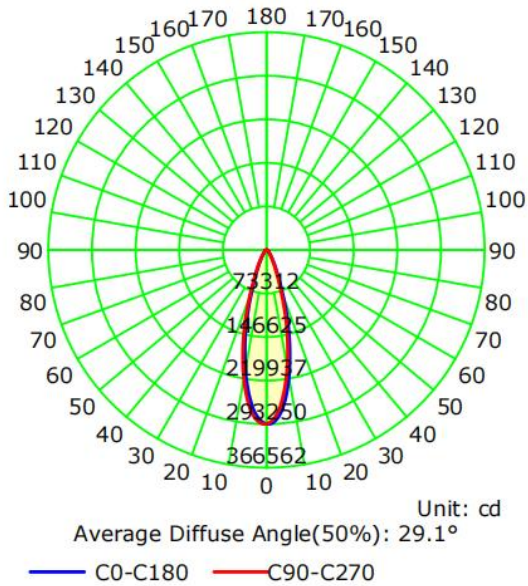

Part#	Wattage	Voltage	Lumens	CCT	CRI	Dimming	Beam Angle	Lumens/Watt
77039B	750W	277-480V	111,752	5000K	>70	0-10V	80°	144

## PHOTOMETRY:

Luminous Intensity Distribution Curve

## DIMENSIONAL LINE ART:

(mm)

### Product Parameters:

750 Watts

Lumens: 111,752

Efficacy: 144 Lumens Per Watt

50,000+ Hour LED Life Span

CCT: 5000K (Cool White)