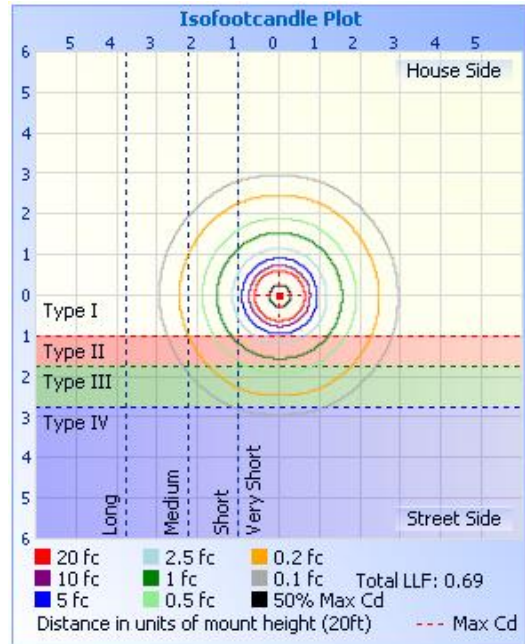

Part#	Wattage	Voltage	Lumens	CCT	CRI	Dimming	Beam Angle	Lumens/Watt
77039B	750W	277-480V	111,752	5000K	>70	0-10V	80°	144

## PHOTOMETRY:

Luminous Intensity Distribution Curve

## DIMENSIONAL LINE ART:

(mm)