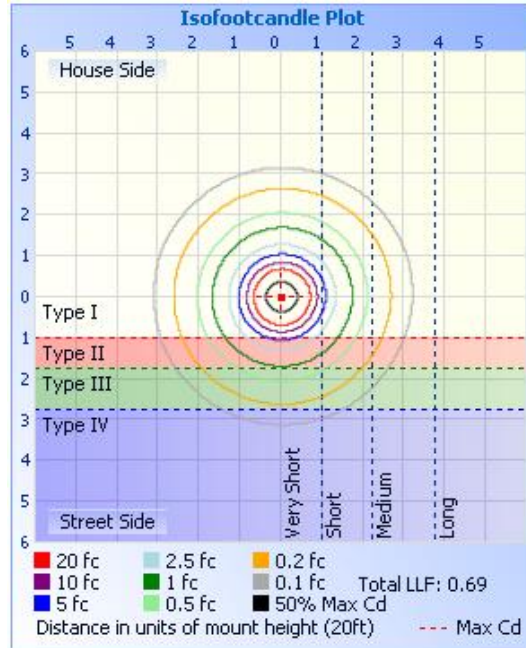

77038B - SPORTS LIGHT

750W 5K 120-277V 80° BEAM ANGLE

FEATURES:

- 360° Lighting, 80° Beam Angle
- Easy Install & Operation
- Separate Driver Box lowers overall fixture temperature and allows for remote mounting from fixture
- 10kV Surge Protection
- Glare Shield Included with Fixture
- IP65 Rated for Wet Locations
- 5 Year Warranty
- 3.29' Whip Length
- Operating Temperature: -40° - 113°F
- Die cast Aluminum Housing, Black Finish, Red Side Accents
- Application: Sports Stadiums, Recreational Fields, Arenas, Parks & more

Part#	Wattage	Voltage	Lumens	CCT	CRI	Dimming	Beam Angle	Lumens/Watt
77038B	750W	120-277V	117,763	5000K	>70	0-10V	80°	141

77038B - SPORTS LIGHT

750W 5K 120-277V 80° BEAM ANGLE

PHOTOMETRY:

DIMENSIONAL LINE ART:

(mm)

77038B - SPORTS LIGHT

750W 5K 120-277V 80° BEAM ANGLE

TECHNICAL SPECIFICATIONS:

Electrical:

Input Voltage: 120-277V

Current: 6.7A @ 120V

Frequency: 60Hz

Power Factor: ≥ 0.99

THD: $\leq 20\%$

Product Parameters:

500 Watts

Lumens: 117,763

Efficacy: 141 Lumens Per Watt

50,000+ Hour LED Life Span

CCT: 5000K (Cool White)