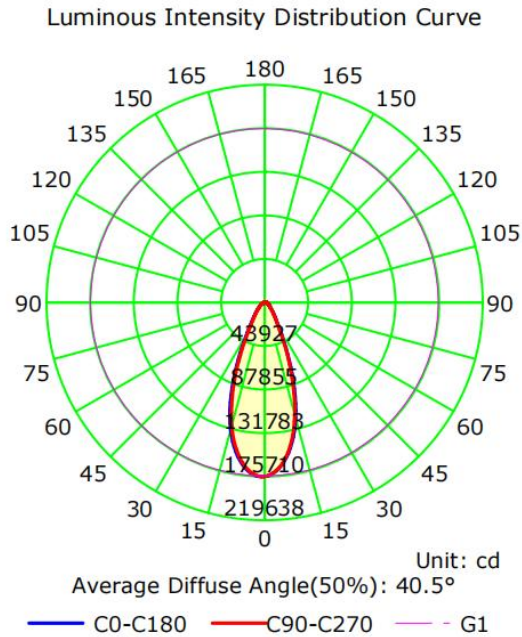

77038B - SPORTS LIGHT

750W 5K 120-277V 80° BEAM ANGLE

FEATURES:

- 360° Lighting, 80° Beam Angle
- Easy Install & Operation
- Separate Driver Box lowers overall fixture temperature and allows for remote mounting from fixture
- 10kV Surge Protection
- Glare Shield Included with Fixture
- IP65 Rated for Wet Locations
- 5 Year Warranty
- 3.29' Whip Length
- Operating Temperature: -40° - 113°F
- Die cast Aluminum Housing, Black Finish, Red Side Accents
- Application: Sports Stadiums, Recreational Fields, Arenas, Parks & more

Part#	Wattage	Voltage	Lumens	CCT	CRI	Dimming	Beam Angle	Lumens/Watt
77038B	750W	120-277V	117,763	5000K	>70	0-10V	80°	141

77038B - SPORTS LIGHT

750W 5K 120-277V 80° BEAM ANGLE

PHOTOMETRY:

DIMENSIONAL LINE ART:

(mm)

77038B - SPORTS LIGHT

750W 5K 120-277V 80° BEAM ANGLE

TECHNICAL SPECIFICATIONS:

Electrical:

Input Voltage: 120-277V

Current: 6.7A @ 120V

Frequency: 60Hz

Power Factor: ≥ 0.99

THD: $\leq 20\%$

Product Parameters:

500 Watts

Lumens: 117,763

Efficacy: 141 Lumens Per Watt

50,000+ Hour LED Life Span

CCT: 5000K (Cool White)