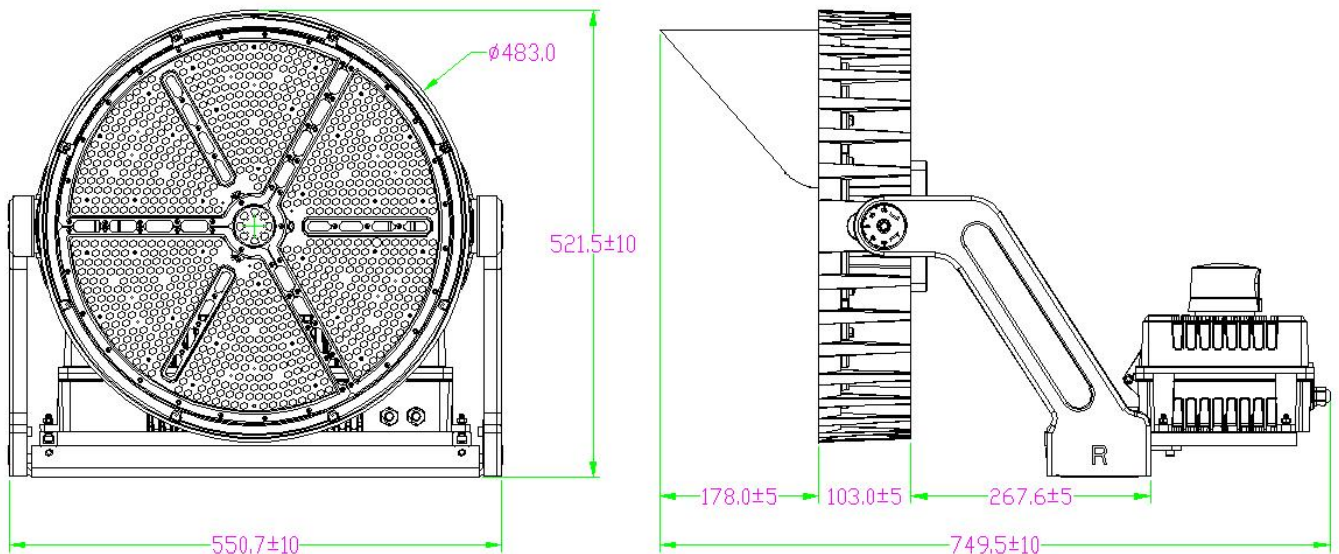

77038B - SPORTS LIGHT

750W 5K 120-277V 80° BEAM ANGLE

FEATURES:

- 360° Lighting, 80° Beam Angle
- Easy Install & Operation
- Separate Driver Box lowers overall fixture temperature and allows for remote mounting from fixture
- 10kV Surge Protection
- Glare Shield Included with Fixture
- IP65 Rated for Wet Locations
- 5 Year Warranty
- 3.29' Whip Length
- Operating Temperature: -40° - 113°F
- Die cast Aluminum Housing, Black Finish, Red Side Accents
- Application: Sports Stadiums, Recreational Fields, Arenas, Parks & more

Part#	Wattage	Voltage	Lumens	CCT	CRI	Dimming	Beam Angle	Lumens/Watt
77038B	750W	120-277V	117,763	5000K	>70	0-10V	80°	141

77038B - SPORTS LIGHT

750W 5K 120-277V 80° BEAM ANGLE

PHOTOMETRY:

DIMENSIONAL LINE ART:

(mm)

77038B - SPORTS LIGHT

750W 5K 120-277V 80° BEAM ANGLE

TECHNICAL SPECIFICATIONS:

Electrical:

Input Voltage: 120-277V

Current: 6.7A @ 120V

Frequency: 60Hz

Power Factor: ≥ 0.99

THD: $\leq 20\%$

Product Parameters:

500 Watts

Lumens: 117,763

Efficacy: 141 Lumens Per Watt

50,000+ Hour LED Life Span

CCT: 5000K (Cool White)