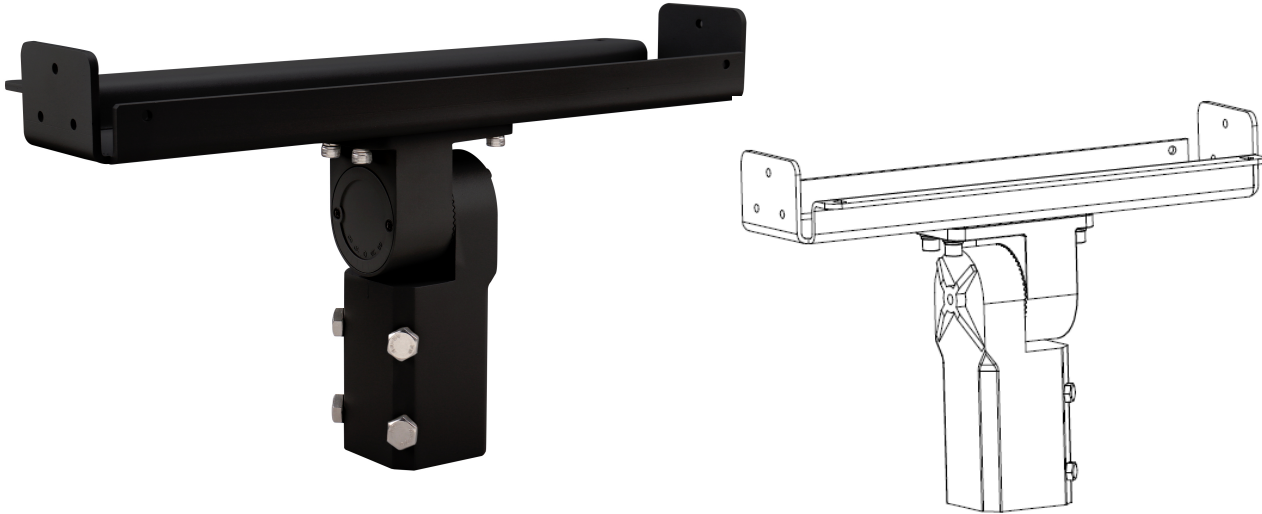

# 77020B - SPORTS LIGHT SLIPFITTER

FOR 500W FIXTURES

## FEATURES:

- Die Cast Aluminum Housing
- Powder Coat Finish, Bronze
- Adjustable Knuckle up to 60°
- Sold Separately from Fixture
- 5 Year Warranty

## PRODUCT DIMENSIONS: