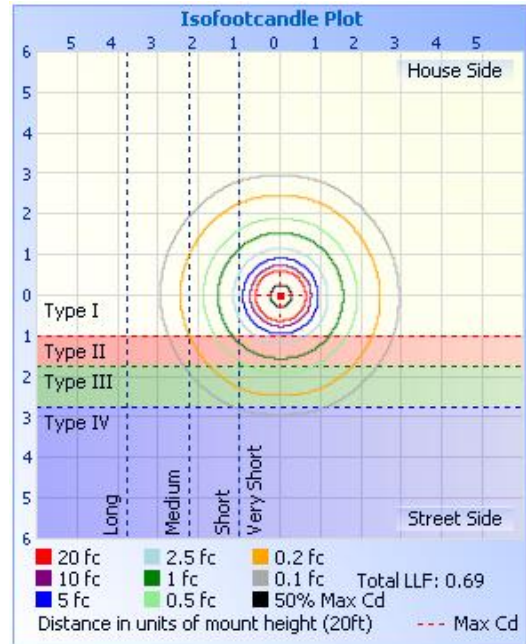

77018B - SPORTS LIGHT

750W 5K 277-480V 60° BEAM ANGLE

FEATURES:

- 360° Lighting, 60° Beam Angle
- Easy Install & Operation
- Separate Driver Box lowers overall fixture temperature and allows for remote mounting from fixture
- 10kV Surge Protection
- Glare Shield Included with Fixture
- IP65 Rated for Wet Locations
- 5 Year Warranty
- 3.29' Whip Length
- Operating Temperature: -40° - 113°F
- Die cast Aluminum Housing, Black Finish, Red Side Accents
- Application: Sports Stadiums, Recreational Fields, Arenas, Parks & more

Part#	Wattage	Voltage	Lumens	CCT	CRI	Dimming	Beam Angle	Lumens/Watt
77018B	750W	277-480V	114,948	5000K	>70	0-10V	60°	144

77018B - SPORTS LIGHT

750W 5K 277-480V 60° BEAM ANGLE

PHOTOMETRY:

Luminous Intensity Distribution Curve

DIMENSIONAL LINE ART:

(mm)

77018B - SPORTS LIGHT

750W 5K 277-480V 60° BEAM ANGLE

TECHNICAL SPECIFICATIONS:

Electrical:

Input Voltage: 277-480V

Current: 2.7A @ 277V

CCT: 5000K (Cool White)

Chromaticity Measurements:

Beam Angle: 60°

BUG Rating: B5-U0-G2

CRI: >70

R9: -37

DUV: 0.0008

Chromaticity (x,y): $x=.3822$; $y=.3795$