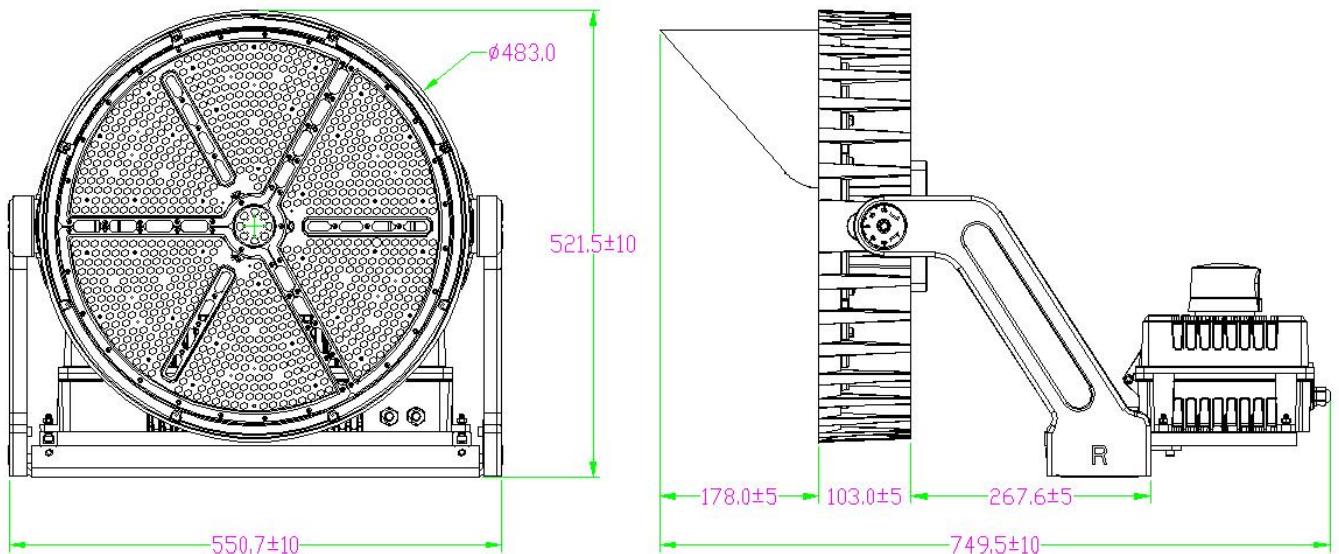

77018B - SPORTS LIGHT

750W 5K 277-480V 60° BEAM ANGLE

FEATURES:

- 360° Lighting, 60° Beam Angle
- Easy Install & Operation
- Separate Driver Box lowers overall fixture temperature and allows for remote mounting from fixture
- 10kV Surge Protection
- Glare Shield Included with Fixture
- IP65 Rated for Wet Locations
- 5 Year Warranty
- 3.29' Whip Length
- Operating Temperature: -40° - 113°F
- Die cast Aluminum Housing, Black Finish, Red Side Accents
- Application: Sports Stadiums, Recreational Fields, Arenas, Parks & more

Part#	Wattage	Voltage	Lumens	CCT	CRI	Dimming	Beam Angle	Lumens/Watt
77018B	750W	277-480V	114,948	5000K	>70	0-10V	60°	144

77018B - SPORTS LIGHT

750W 5K 277-480V 60° BEAM ANGLE

PHOTOMETRY:

Luminous Intensity Distribution Curve

DIMENSIONAL LINE ART:

(mm)

77018B - SPORTS LIGHT

750W 5K 277-480V 60° BEAM ANGLE

TECHNICAL SPECIFICATIONS:

Electrical:

Input Voltage: 277-480V

Current: 2.7A @ 277V