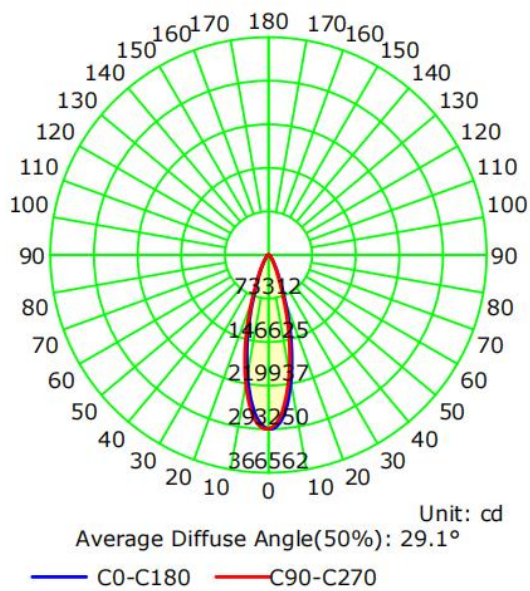

Part#	Wattage	Voltage	Lumens	CCT	CRI	Dimming	Beam Angle	Lumens/Watt
77018B	750W	277-480V	114,948	5000K	>70	0-10V	60°	144

77018B - SPORTS LIGHT

750W 5K 277-480V 60° BEAM ANGLE

PHOTOMETRY:

Luminous Intensity Distribution Curve

DIMENSIONAL LINE ART:

(mm)

77018B - SPORTS LIGHT

750W 5K 277-480V 60° BEAM ANGLE

TECHNICAL SPECIFICATIONS:

Electrical:

Input Voltage: 277-480V

Current: 2.7A @ 277V

Frequency: 60Hz

Power Factor: ≥ 0.99

THD: $\leq 20\%$

Product Parameters:

750 Watts

Lumens: 114,948

Efficacy: 144 Lumens Per Watt

50,000+ Hour LED Life Span

CCT: 5000K (Cool White)

Chromaticity Measurements:

Beam Angle: 60°

BUG Rating: B5-U0-G2

CRI: >70

R9: -37

DUV: 0.0008

Chromaticity (x,y): $x=.3822$; $y=.3795$