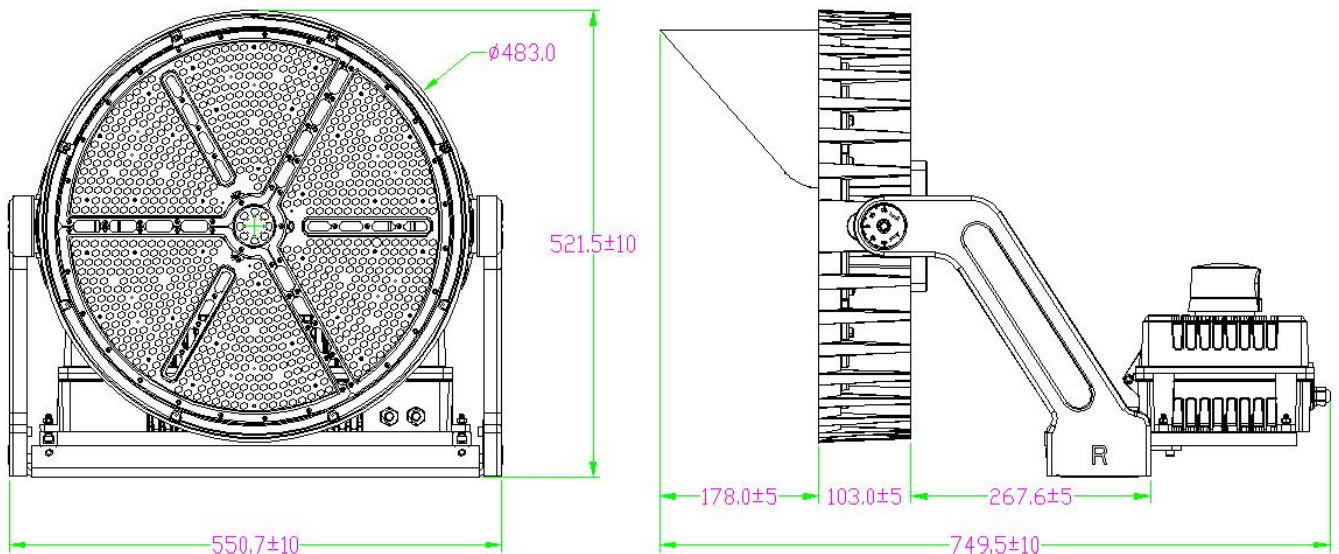

77017B - SPORTS LIGHT

750W 5K 120-277V 60° BEAM ANGLE

FEATURES:

- 360° Lighting, 60° Beam Angle
- Easy Install & Operation
- Separate Driver Box lowers overall fixture temperature and allows for remote mounting from fixture
- 10kV Surge Protection
- Glare Shield Included with Fixture
- IP65 Rated for Wet Locations
- 5 Year Warranty
- 3.29' Whip Length
- Operating Temperature: -40° - 113°F
- Die cast Aluminum Housing, Black Finish, Red Side Accents
- Application: Sports Stadiums, Recreational Fields, Arenas, Parks & more

Part#	Wattage	Voltage	Lumens	CCT	CRI	Dimming	Beam Angle	Lumens/Watt
77017B	750W	120-277V	113,369	5000K	>70	0-10V	60°	141

77017B - SPORTS LIGHT

750W 5K 120-277V 60° BEAM ANGLE

PHOTOMETRY:

DIMENSIONAL LINE ART:

(mm)

77017B - SPORTS LIGHT

750W 5K 120-277V 60° BEAM ANGLE

TECHNICAL SPECIFICATIONS:

Electrical:

Input Voltage: 120-277V

Current: 6.3A @ 120V

Frequency: 60Hz

Power Factor: ≥ 0.99

THD: $\leq 20\%$

Product Parameters:

750 Watts

Lumens: 113,369

Efficacy: 141 Lumens Per Watt

50,000+ Hour LED Life Span

CCT: 5000K (Cool White)