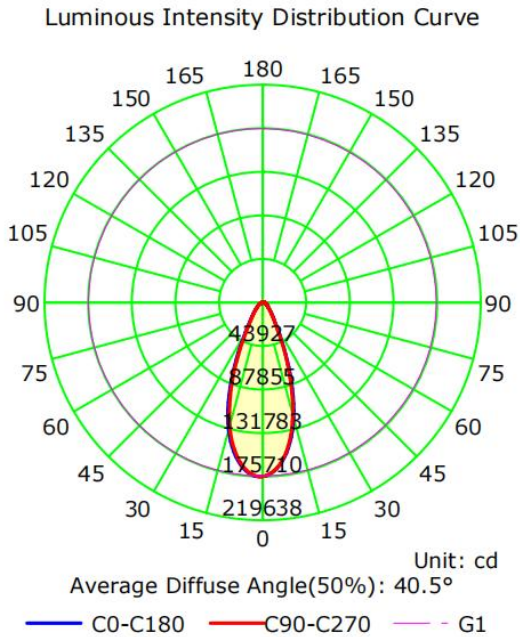

77017B - SPORTS LIGHT

750W 5K 120-277V 60° BEAM ANGLE

FEATURES:

- 360° Lighting, 60° Beam Angle
- Easy Install & Operation
- Separate Driver Box lowers overall fixture temperature and allows for remote mounting from fixture
- 10kV Surge Protection
- Glare Shield Included with Fixture
- IP65 Rated for Wet Locations
- 5 Year Warranty
- 3.29' Whip Length
- Operating Temperature: -40° - 113°F
- Die cast Aluminum Housing, Black Finish, Red Side Accents
- Application: Sports Stadiums, Recreational Fields, Arenas, Parks & more

Part#	Wattage	Voltage	Lumens	CCT	CRI	Dimming	Beam Angle	Lumens/Watt
77017B	750W	120-277V	113,369	5000K	>70	0-10V	60°	141

77017B - SPORTS LIGHT

750W 5K 120-277V 60° BEAM ANGLE

PHOTOMETRY:

DIMENSIONAL LINE ART:

(mm)

77017B - SPORTS LIGHT

750W 5K 120-277V 60° BEAM ANGLE

TECHNICAL SPECIFICATIONS:

Electrical:

Input Voltage: 120-277V

Current: 6.3A @ 120V

Frequency: 60Hz

Power Factor: ≥ 0.99

THD: $\leq 20\%$

Product Parameters:

750 Watts

Lumens: 113,369

Efficacy: 141 Lumens Per Watt

50,000+ Hour LED Life Span

CCT: 5000K (Cool White)