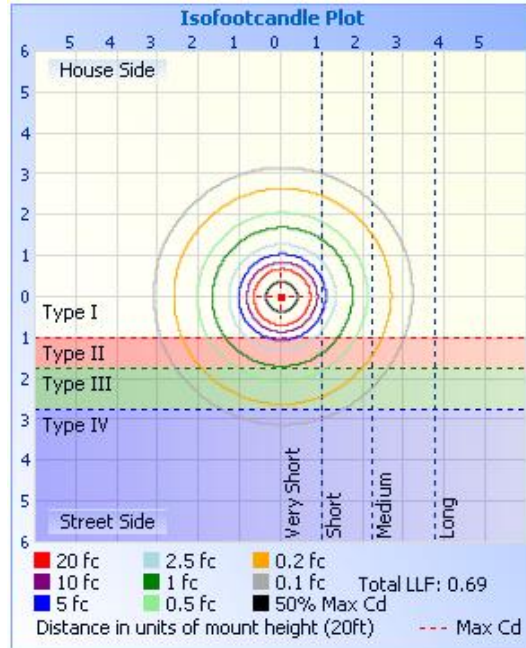

77017B - SPORTS LIGHT

750W 5K 120-277V 60° BEAM ANGLE

FEATURES:

- 360° Lighting, 60° Beam Angle
- Easy Install & Operation
- Separate Driver Box lowers overall fixture temperature and allows for remote mounting from fixture
- 10kV Surge Protection
- Glare Shield Included with Fixture
- IP65 Rated for Wet Locations
- 5 Year Warranty
- 3.29' Whip Length
- Operating Temperature: -40° - 113°F
- Die cast Aluminum Housing, Black Finish, Red Side Accents
- Application: Sports Stadiums, Recreational Fields, Arenas, Parks & more

Part#	Wattage	Voltage	Lumens	CCT	CRI	Dimming	Beam Angle	Lumens/Watt
77017B	750W	120-277V	113,369	5000K	>70	0-10V	60°	141

77017B - SPORTS LIGHT

750W 5K 120-277V 60° BEAM ANGLE

PHOTOMETRY:

DIMENSIONAL LINE ART:

(mm)

77017B - SPORTS LIGHT

750W 5K 120-277V 60° BEAM ANGLE

TECHNICAL SPECIFICATIONS:

Electrical:

Input Voltage: 120-277V

Current: 6.3A @ 120V

Frequency: 60Hz

Power Factor: ≥ 0.99

THD: $\leq 20\%$

Product Parameters:

750 Watts

Lumens: 113,369

Efficacy: 141 Lumens Per Watt

50,000+ Hour LED Life Span

CCT: 5000K (Cool White)