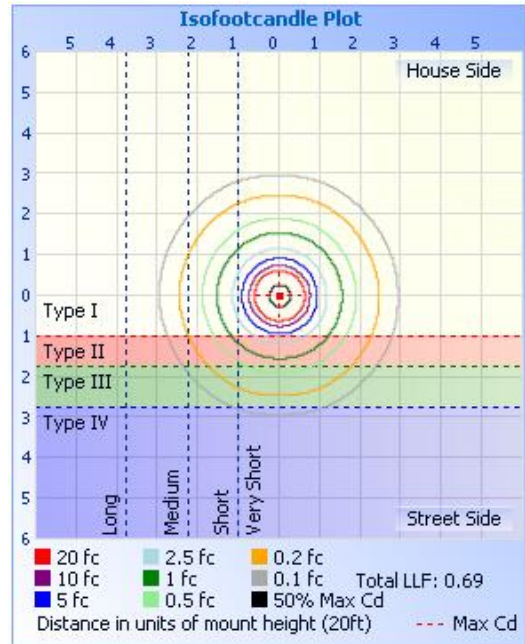

77016B - SPORTS LIGHT

750W 5K 277-480V 40° BEAM ANGLE

FEATURES:

- 360° Lighting, 40° Beam Angle
- Easy Install & Operation
- Separate Driver Box lowers overall fixture temperature and allows for remote mounting from fixture
- 10kV Surge Protection
- Glare Shield Included with Fixture
- IP65 Rated for Wet Locations
- 5 Year Warranty
- 3.29' Whip Length
- Operating Temperature: -40° - 113°F
- Die cast Aluminum Housing, Black Finish, Red Side Accents
- Application: Sports Stadiums, Recreational Fields, Arenas, Parks & more

Part#	Wattage	Voltage	Lumens	CCT	CRI	Dimming	Beam Angle	Lumens/Watt
77016B	750W	277-480V	102,744	5000K	72	0-10V	40°	144

77016B - SPORTS LIGHT

750W 5K 277-480V 40° BEAM ANGLE

PHOTOMETRY:

DIMENSIONAL LINE ART:

(mm)

77016B - SPORTS LIGHT

750W 5K 277-480V 40° BEAM ANGLE

TECHNICAL SPECIFICATIONS:

Electrical:

Input Voltage: 277-480V

Current: 2.6A @ 277V

Frequency: 60Hz

Power Factor: ≥ 0.99

THD: $\leq 20\%$

Product Parameters:

750 Watts

Lumens: 102,744

Efficacy: 144 Lumens Per Watt

50,000+ Hour LED Life Span

CCT: 5000K (Cool White)