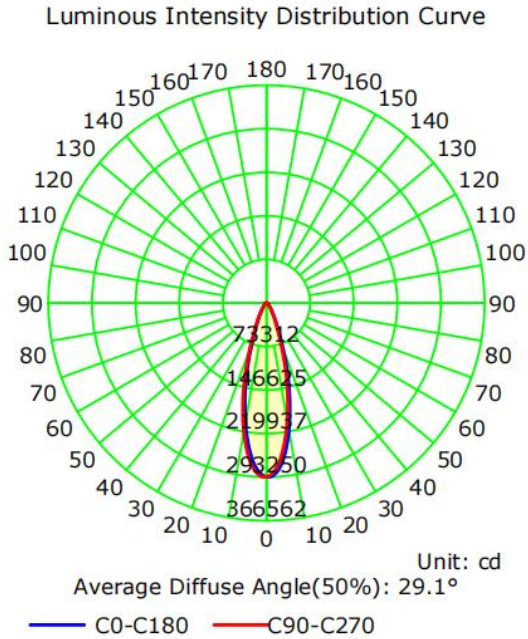

77016B - SPORTS LIGHT

750W 5K 277-480V 40° BEAM ANGLE

FEATURES:

- 360° Lighting, 40° Beam Angle
- Easy Install & Operation
- Separate Driver Box lowers overall fixture temperature and allows for remote mounting from fixture
- 10kV Surge Protection
- Glare Shield Included with Fixture
- IP65 Rated for Wet Locations
- 5 Year Warranty
- 3.29' Whip Length
- Operating Temperature: -40° - 113°F
- Die cast Aluminum Housing, Black Finish, Red Side Accents
- Application: Sports Stadiums, Recreational Fields, Arenas, Parks & more

Part#	Wattage	Voltage	Lumens	CCT	CRI	Dimming	Beam Angle	Lumens/Watt
77016B	750W	277-480V	102,744	5000K	72	0-10V	40°	144

77016B - SPORTS LIGHT

750W 5K 277-480V 40° BEAM ANGLE

PHOTOMETRY:

DIMENSIONAL LINE ART:

(mm)

77016B - SPORTS LIGHT

750W 5K 277-480V 40° BEAM ANGLE

TECHNICAL SPECIFICATIONS:

Electrical:

Input Voltage: 277-480V

Current: 2.6A @ 277V

Frequency: 60Hz

Power Factor: ≥ 0.99

THD: $\leq 20\%$

Product Parameters:

750 Watts

Lumens: 102,744

Efficacy: 144 Lumens Per Watt

50,000+ Hour LED Life Span

CCT: 5000K (Cool White)