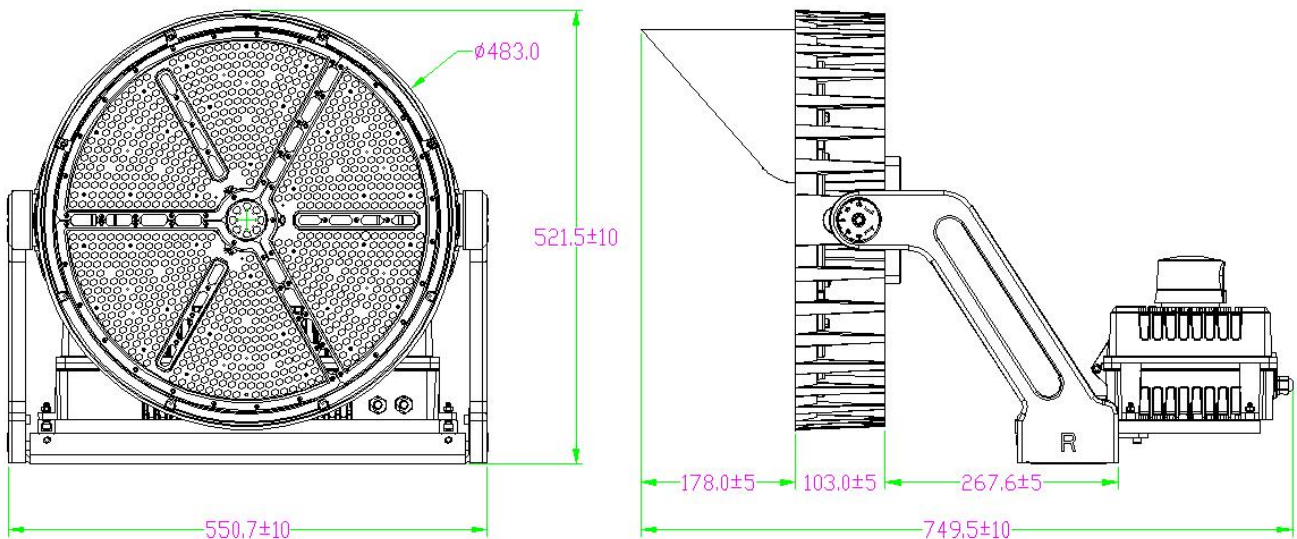

77016B - SPORTS LIGHT

750W 5K 277-480V 40° BEAM ANGLE

FEATURES:

- 360° Lighting, 40° Beam Angle
- Easy Install & Operation
- Separate Driver Box lowers overall fixture temperature and allows for remote mounting from fixture
- 10kV Surge Protection
- Glare Shield Included with Fixture
- IP65 Rated for Wet Locations
- 5 Year Warranty
- 3.29' Whip Length
- Operating Temperature: -40° - 113°F
- Die cast Aluminum Housing, Black Finish, Red Side Accents
- Application: Sports Stadiums, Recreational Fields, Arenas, Parks & more

Part#	Wattage	Voltage	Lumens	CCT	CRI	Dimming	Beam Angle	Lumens/Watt
77016B	750W	277-480V	102,744	5000K	72	0-10V	40°	144

77016B - SPORTS LIGHT

750W 5K 277-480V 40° BEAM ANGLE

PHOTOMETRY:

DIMENSIONAL LINE ART:

(mm)

77016B - SPORTS LIGHT

750W 5K 277-480V 40° BEAM ANGLE

TECHNICAL SPECIFICATIONS:

Electrical:

Input Voltage: 277-480V

Current: 2.6A @ 277V

Frequency: 60Hz

Power Factor: ≥ 0.99

THD: $\leq 20\%$

Product Parameters:

750 Watts

Lumens: 102,744

Efficacy: 144 Lumens Per Watt

50,000+ Hour LED Life Span

CCT: 5000K (Cool White)