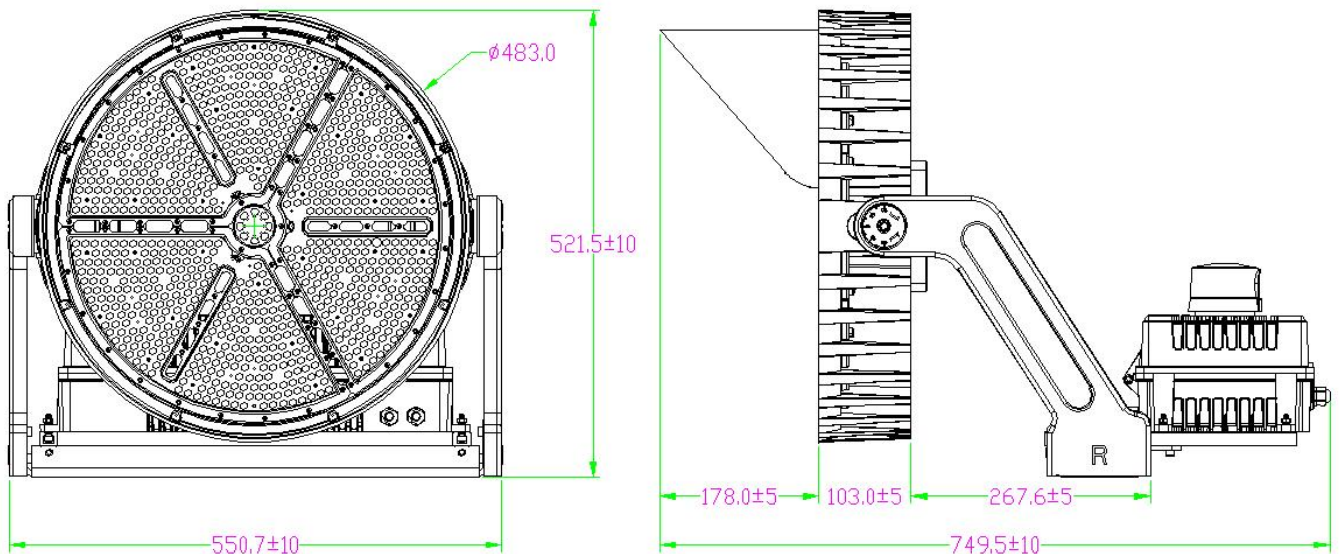

77015B - SPORTS LIGHT

750W 5K 120-277V 40° BEAM ANGLE

FEATURES:

- 360° Lighting, 40° Beam Angle
- Easy Install & Operation
- Separate Driver Box lowers overall fixture temperature and allows for remote mounting from fixture
- 10kV Surge Protection
- Glare Shield Included with Fixture
- IP65 Rated for Wet Locations
- 5 Year Warranty
- 3.29' Whip Length
- Operating Temperature: -40° - 113°F
- Die cast Aluminum Housing, Black Finish, Red Side Accents
- Application: Sports Stadiums, Recreational Fields, Arenas, Parks & more

Part#	Wattage	Voltage	Lumens	CCT	CRI	Dimming	Beam Angle	Lumens/Watt
77015B	750W	120-277V	106,780	5000K	72	0-10V	40°	141

77015B - SPORTS LIGHT

750W 5K 120-277V 40° BEAM ANGLE

PHOTOMETRY:

DIMENSIONAL LINE ART:

(mm)

77015B - SPORTS LIGHT

750W 5K 120-277V 40° BEAM ANGLE

TECHNICAL SPECIFICATIONS:

Electrical:

Input Voltage: 120-277V

Current: 6.3A @ 120V

Frequency: 60Hz

Power Factor: ≥ 0.99

THD: $\leq 20\%$

Product Parameters:

500 Watts

Lumens: 106,780

Efficacy: 141 Lumens Per Watt

50,000+ Hour LED Life Span

CCT: 5000K (Cool White)