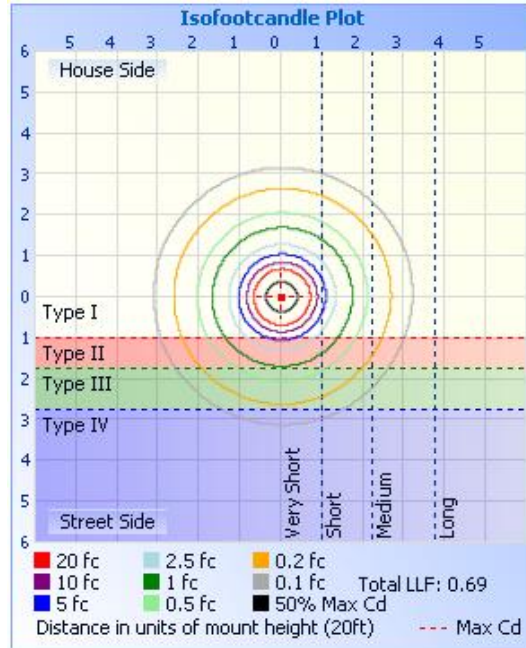

77015B - SPORTS LIGHT

750W 5K 120-277V 40° BEAM ANGLE

FEATURES:

- 360° Lighting, 40° Beam Angle
- Easy Install & Operation
- Separate Driver Box lowers overall fixture temperature and allows for remote mounting from fixture
- 10kV Surge Protection
- Glare Shield Included with Fixture
- IP65 Rated for Wet Locations
- 5 Year Warranty
- 3.29' Whip Length
- Operating Temperature: -40° - 113°F
- Die cast Aluminum Housing, Black Finish, Red Side Accents
- Application: Sports Stadiums, Recreational Fields, Arenas, Parks & more

Part#	Wattage	Voltage	Lumens	CCT	CRI	Dimming	Beam Angle	Lumens/Watt
77015B	750W	120-277V	106,780	5000K	72	0-10V	40°	141

77015B - SPORTS LIGHT

750W 5K 120-277V 40° BEAM ANGLE

PHOTOMETRY:

DIMENSIONAL LINE ART:

(mm)

77015B - SPORTS LIGHT

750W 5K 120-277V 40° BEAM ANGLE

TECHNICAL SPECIFICATIONS:

Electrical:

Input Voltage: 120-277V

Current: 6.3A @ 120V

Frequency: 60Hz

Power Factor: ≥ 0.99

THD: $\leq 20\%$

Product Parameters:

500 Watts

Lumens: 106,780

Efficacy: 141 Lumens Per Watt

50,000+ Hour LED Life Span

CCT: 5000K (Cool White)