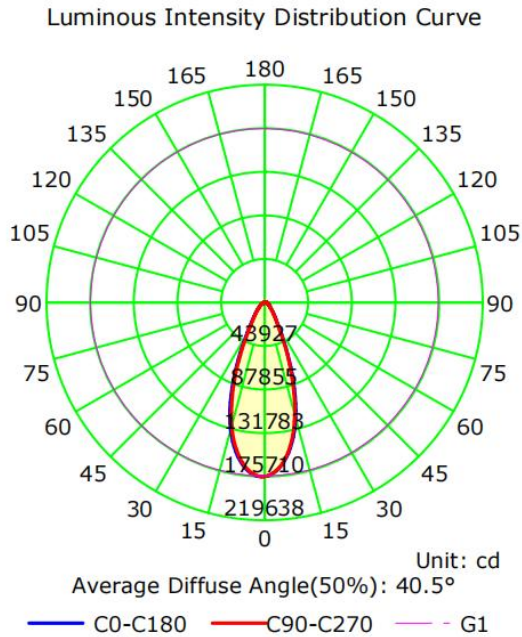

77015B - SPORTS LIGHT

750W 5K 120-277V 40° BEAM ANGLE

FEATURES:

- 360° Lighting, 40° Beam Angle
- Easy Install & Operation
- Separate Driver Box lowers overall fixture temperature and allows for remote mounting from fixture
- 10kV Surge Protection
- Glare Shield Included with Fixture
- IP65 Rated for Wet Locations
- 5 Year Warranty
- 3.29' Whip Length
- Operating Temperature: -40° - 113°F
- Die cast Aluminum Housing, Black Finish, Red Side Accents
- Application: Sports Stadiums, Recreational Fields, Arenas, Parks & more

Part#	Wattage	Voltage	Lumens	CCT	CRI	Dimming	Beam Angle	Lumens/Watt
77015B	750W	120-277V	106,780	5000K	72	0-10V	40°	141

77015B - SPORTS LIGHT

750W 5K 120-277V 40° BEAM ANGLE

PHOTOMETRY:

DIMENSIONAL LINE ART:

(mm)

77015B - SPORTS LIGHT

750W 5K 120-277V 40° BEAM ANGLE

TECHNICAL SPECIFICATIONS:

Electrical:

Input Voltage: 120-277V

Current: 6.3A @ 120V

Frequency: 60Hz

Power Factor: ≥ 0.99

THD: $\leq 20\%$

Product Parameters:

500 Watts

Lumens: 106,780

Efficacy: 141 Lumens Per Watt

50,000+ Hour LED Life Span

CCT: 5000K (Cool White)