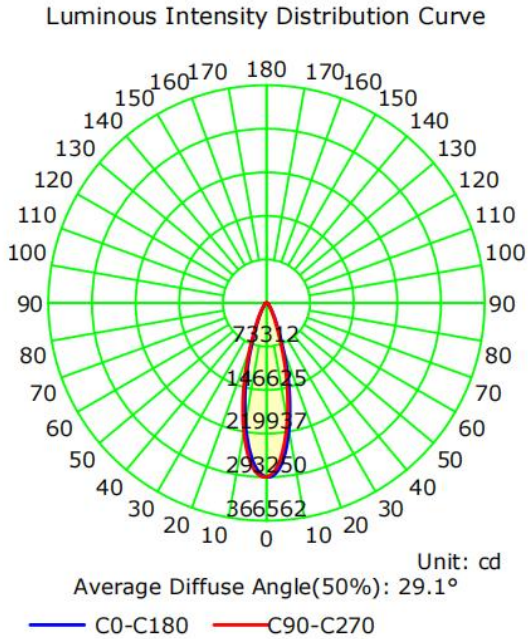

77014B - SPORTS LIGHT

750W 5K 277-480V 30° BEAM ANGLE

FEATURES:

- 360° Lighting, 30° Beam Angle
- Easy Install & Operation
- Separate Driver Box lowers overall fixture temperature and allows for remote mounting from fixture
- 10kV Surge Protection
- Glare Shield Included with Fixture
- IP65 Rated for Wet Locations
- 5 Year Warranty
- 3.29' Whip Length
- Operating Temperature: -40° - 113°F
- Die cast Aluminum Housing, Black Finish, Red Side Accents
- Application: Sports Stadiums, Recreational Fields, Arenas, Parks & more

Part#	Wattage	Voltage	Lumens	CCT	CRI	Dimming	Beam Angle	Lumens/Watt
77014B	750W	277-480V	102,398	5000K	>70	0-10V	30°	144

77014B - SPORTS LIGHT

750W 5K 277-480V 30° BEAM ANGLE

PHOTOMETRY:

DIMENSIONAL LINE ART:

(mm)

77014B - SPORTS LIGHT

750W 5K 277-480V 30° BEAM ANGLE

TECHNICAL SPECIFICATIONS:

Electrical:

Input Voltage: 277-480V

Current: 2.6A @ 277V

Frequency: 60Hz

Power Factor: ≥ 0.99

THD: $\leq 20\%$

Product Parameters:

750 Watts

Lumens: 102,398

Efficacy: 144 Lumens Per Watt

50,000+ Hour LED Life Span

CCT: 5000K (Cool White)