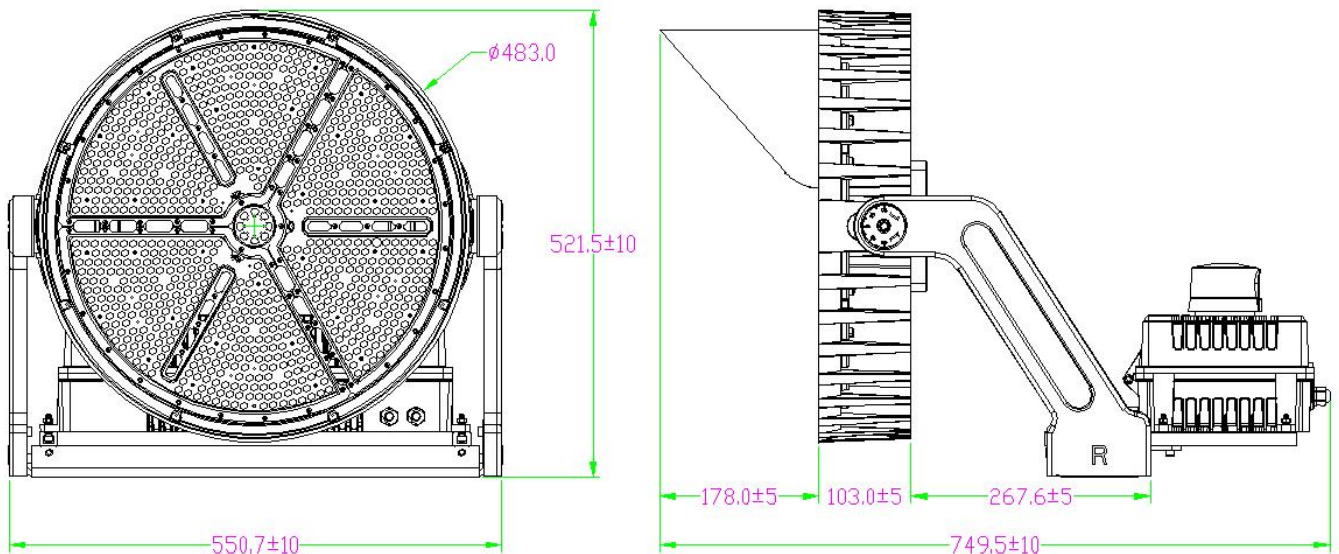

77014B - SPORTS LIGHT

750W 5K 277-480V 30° BEAM ANGLE

FEATURES:

- 360° Lighting, 30° Beam Angle
- Easy Install & Operation
- Separate Driver Box lowers overall fixture temperature and allows for remote mounting from fixture
- 10kV Surge Protection
- Glare Shield Included with Fixture
- IP65 Rated for Wet Locations
- 5 Year Warranty
- 3.29' Whip Length
- Operating Temperature: -40° - 113°F
- Die cast Aluminum Housing, Black Finish, Red Side Accents
- Application: Sports Stadiums, Recreational Fields, Arenas, Parks & more

Part#	Wattage	Voltage	Lumens	CCT	CRI	Dimming	Beam Angle	Lumens/Watt
77014B	750W	277-480V	102,398	5000K	>70	0-10V	30°	144

77014B - SPORTS LIGHT

750W 5K 277-480V 30° BEAM ANGLE

PHOTOMETRY:

DIMENSIONAL LINE ART:

(mm)

77014B - SPORTS LIGHT

750W 5K 277-480V 30° BEAM ANGLE

TECHNICAL SPECIFICATIONS:

Electrical:

Input Voltage: 277-480V

Current: 2.6A @ 277V

Frequency: 60Hz

Power Factor: ≥ 0.99

THD: $\leq 20\%$

Product Parameters:

750 Watts

Lumens: 102,398

Efficacy: 144 Lumens Per Watt

50,000+ Hour LED Life Span

CCT: 5000K (Cool White)