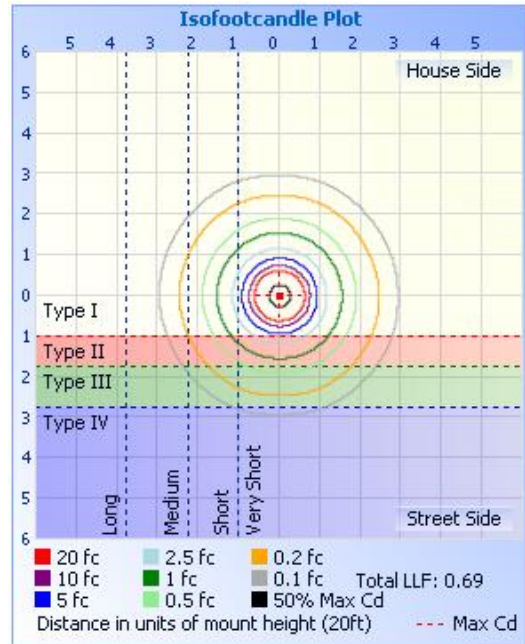

77014B - SPORTS LIGHT

750W 5K 277-480V 30° BEAM ANGLE

FEATURES:

- 360° Lighting, 30° Beam Angle
- Easy Install & Operation
- Separate Driver Box lowers overall fixture temperature and allows for remote mounting from fixture
- 10kV Surge Protection
- Glare Shield Included with Fixture
- IP65 Rated for Wet Locations
- 5 Year Warranty
- 3.29' Whip Length
- Operating Temperature: -40° - 113°F
- Die cast Aluminum Housing, Black Finish, Red Side Accents
- Application: Sports Stadiums, Recreational Fields, Arenas, Parks & more

Part#	Wattage	Voltage	Lumens	CCT	CRI	Dimming	Beam Angle	Lumens/Watt
77014B	750W	277-480V	102,398	5000K	>70	0-10V	30°	144

77014B - SPORTS LIGHT

750W 5K 277-480V 30° BEAM ANGLE

PHOTOMETRY:

DIMENSIONAL LINE ART:

(mm)

77014B - SPORTS LIGHT

750W 5K 277-480V 30° BEAM ANGLE

TECHNICAL SPECIFICATIONS:

Electrical:

Input Voltage: 277-480V

Current: 2.6A @ 277V

Frequency: 60Hz

Power Factor: ≥ 0.99

THD: $\leq 20\%$

Product Parameters:

750 Watts

Lumens: 102,398

Efficacy: 144 Lumens Per Watt

50,000+ Hour LED Life Span

CCT: 5000K (Cool White)