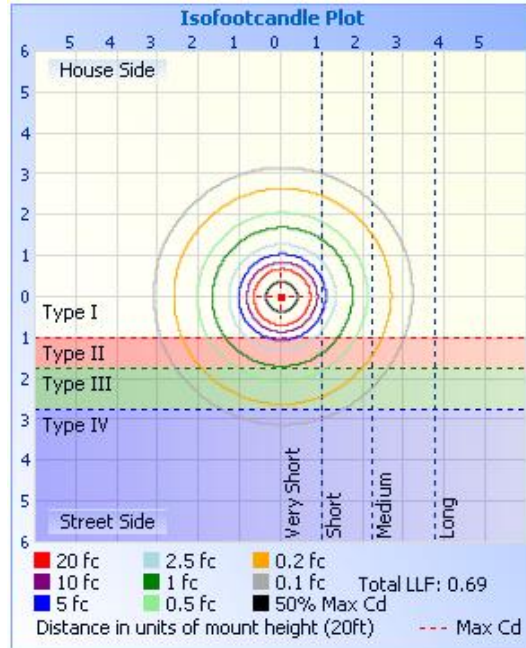

77013B - SPORTS LIGHT

750W 5K 120-277V 30° BEAM ANGLE

FEATURES:

- 360° Lighting, 30° Beam Angle
- Easy Install & Operation
- Separate Driver Box lowers overall fixture temperature and allows for remote mounting from fixture
- 10kV Surge Protection
- Glare Shield Included with Fixture
- IP65 Rated for Wet Locations
- 5 Year Warranty
- 3.29' Whip Length
- Operating Temperature: -40° - 113°F
- Die cast Aluminum Housing, Black Finish, Red Side Accents
- Application: Sports Stadiums, Recreational Fields, Arenas, Parks & more

Part#	Wattage	Voltage	Lumens	CCT	CRI	Dimming	Beam Angle	Lumens/Watt
77013B	750W	120-277V	106,482	5000K	>70	0-10V	30°	141

77013B - SPORTS LIGHT

750W 5K 120-277V 30° BEAM ANGLE

PHOTOMETRY:

DIMENSIONAL LINE ART:

(mm)

77013B - SPORTS LIGHT

750W 5K 120-277V 30° BEAM ANGLE

TECHNICAL SPECIFICATIONS:

Electrical:

Input Voltage: 120-277V

Current: 6.3A @ 120V

Frequency: 60Hz

Power Factor: ≥ 0.99

THD: $\leq 20\%$

Product Parameters:

500 Watts

Lumens: 106,482

Efficacy: 141 Lumens Per Watt

50,000+ Hour LED Life Span

CCT: 5000K (Cool White)