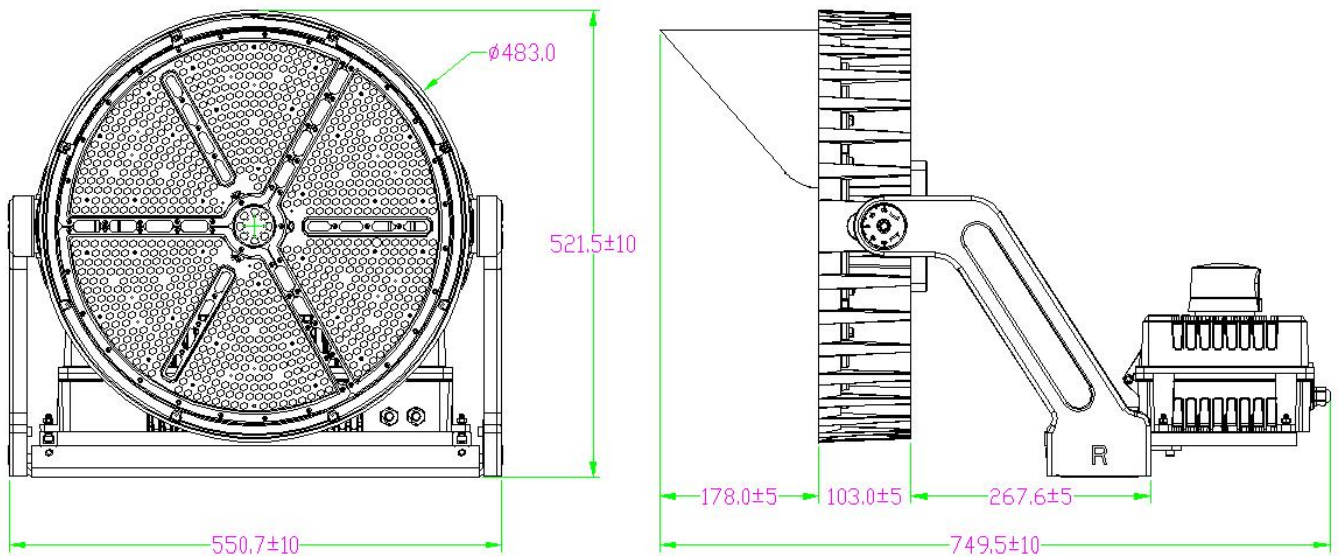

77013B - SPORTS LIGHT

750W 5K 120-277V 30° BEAM ANGLE

FEATURES:

- 360° Lighting, 30° Beam Angle
- Easy Install & Operation
- Separate Driver Box lowers overall fixture temperature and allows for remote mounting from fixture
- 10kV Surge Protection
- Glare Shield Included with Fixture
- IP65 Rated for Wet Locations
- 5 Year Warranty
- 3.29' Whip Length
- Operating Temperature: -40° - 113°F
- Die cast Aluminum Housing, Black Finish, Red Side Accents
- Application: Sports Stadiums, Recreational Fields, Arenas, Parks & more

Part#	Wattage	Voltage	Lumens	CCT	CRI	Dimming	Beam Angle	Lumens/Watt
77013B	750W	120-277V	106,482	5000K	>70	0-10V	30°	141

77013B - SPORTS LIGHT

750W 5K 120-277V 30° BEAM ANGLE

PHOTOMETRY:

DIMENSIONAL LINE ART:

(mm)

77013B - SPORTS LIGHT

750W 5K 120-277V 30° BEAM ANGLE

TECHNICAL SPECIFICATIONS:

Electrical:

Input Voltage: 120-277V

Current: 6.3A @ 120V

Frequency: 60Hz

Power Factor: ≥ 0.99

THD: $\leq 20\%$

Product Parameters:

500 Watts

Lumens: 106,482

Efficacy: 141 Lumens Per Watt

50,000+ Hour LED Life Span

CCT: 5000K (Cool White)