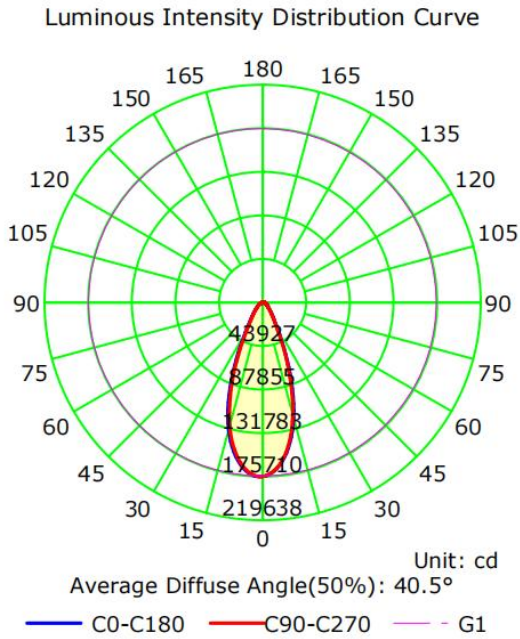

77013B - SPORTS LIGHT

750W 5K 120-277V 30° BEAM ANGLE

FEATURES:

- 360° Lighting, 30° Beam Angle
- Easy Install & Operation
- Separate Driver Box lowers overall fixture temperature and allows for remote mounting from fixture
- 10kV Surge Protection
- Glare Shield Included with Fixture
- IP65 Rated for Wet Locations
- 5 Year Warranty
- 3.29' Whip Length
- Operating Temperature: -40° - 113°F
- Die cast Aluminum Housing, Black Finish, Red Side Accents
- Application: Sports Stadiums, Recreational Fields, Arenas, Parks & more

Part#	Wattage	Voltage	Lumens	CCT	CRI	Dimming	Beam Angle	Lumens/Watt
77013B	750W	120-277V	106,482	5000K	>70	0-10V	30°	141

77013B - SPORTS LIGHT

750W 5K 120-277V 30° BEAM ANGLE

PHOTOMETRY:

DIMENSIONAL LINE ART:

(mm)

77013B - SPORTS LIGHT

750W 5K 120-277V 30° BEAM ANGLE

TECHNICAL SPECIFICATIONS:

Electrical:

Input Voltage: 120-277V

Current: 6.3A @ 120V

Frequency: 60Hz

Power Factor: ≥ 0.99

THD: $\leq 20\%$

Product Parameters:

500 Watts

Lumens: 106,482

Efficacy: 141 Lumens Per Watt

50,000+ Hour LED Life Span

CCT: 5000K (Cool White)