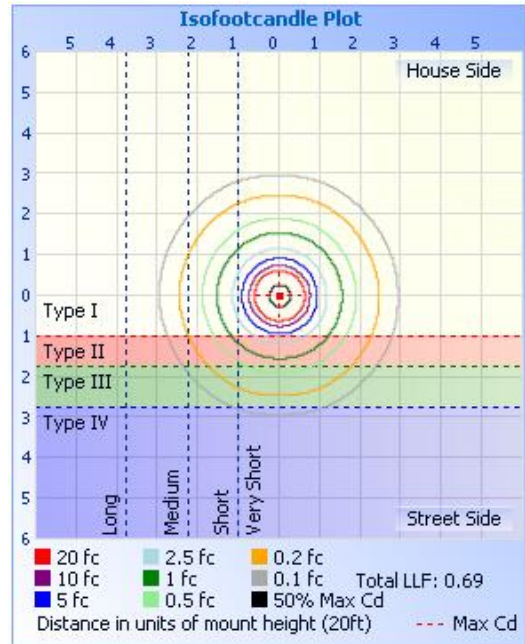

# 77009B - SPORTS LIGHT

750W 5K 277-480V 20° BEAM ANGLE

## PHOTOMETRY:

## DIMENSIONAL LINE ART:

(mm)