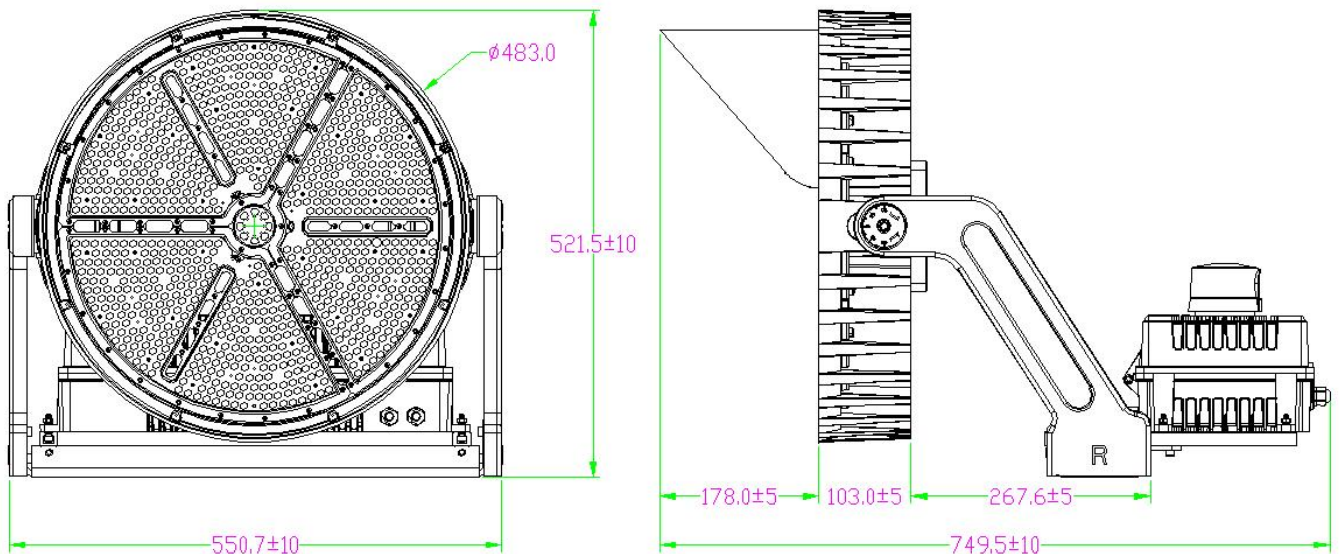

## FEATURES:

- 360° Lighting, 20° Beam Angle
- Easy Install & Operation
- Separate Driver Box lowers overall fixture temperature and allows for remote mounting from fixture
- 10kV Surge Protection
- Glare Shield Included with Fixture
- IP65 Rated for Wet Locations
- 5 Year Warranty
- 3.29' Whip Length
- Operating Temperature: -40° - 113°F
- Die cast Aluminum Housing, Black Finish, Red Side Accents
- Application: Sports Stadiums, Recreational Fields, Arenas, Parks & more

# 77009B - SPORTS LIGHT

750W 5K 277-480V 20° BEAM ANGLE

## PHOTOMETRY:

## DIMENSIONAL LINE ART:

(mm)