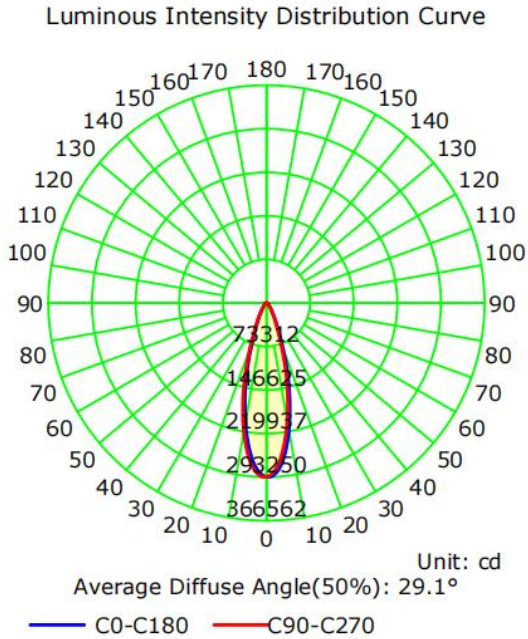

# 77009B - SPORTS LIGHT

750W 5K 277-480V 20° BEAM ANGLE

Part#	Wattage	Voltage	Lumens	CCT	CRI	Dimming	Beam Angle	Lumens/Watt
77009B	750W	277-480V	112,746	5000K	>70	0-10V	20°	144

## DIMENSIONAL LINE ART:

(mm)

### Product Parameters:

750 Watts

Lumens: 112,746

Efficacy: 144 Lumens Per Watt

50,000+ Hour LED Life Span

CCT: 5000K (Cool White)