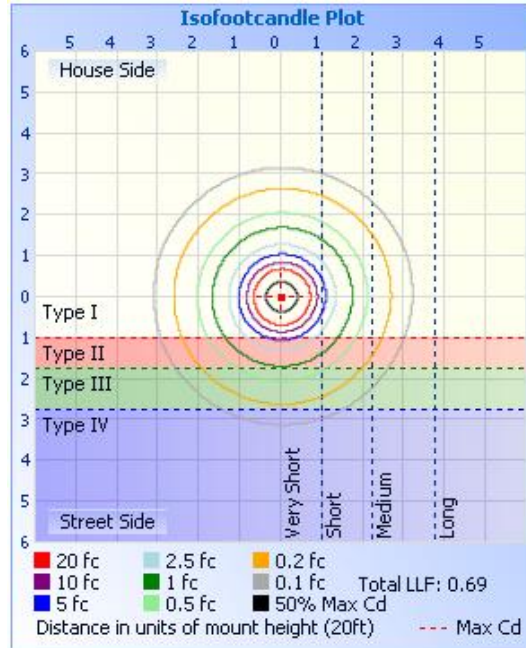

77008B - SPORTS LIGHT

750W 5K 120-277V 20° BEAM ANGLE

FEATURES:

- 360° Lighting, 20° Beam Angle
- Easy Install & Operation
- Separate Driver Box lowers overall fixture temperature and allows for remote mounting from fixture
- 10kV Surge Protection
- Glare Shield Included with Fixture
- IP65 Rated for Wet Locations
- 5 Year Warranty
- 3.29' Whip Length
- Operating Temperature: -40° - 113°F
- Die cast Aluminum Housing, Black Finish, Red Side Accents
- Application: Sports Stadiums, Recreational Fields, Arenas, Parks & more

Part#	Wattage	Voltage	Lumens	CCT	CRI	Dimming	Beam Angle	Lumens/Watt
77008B	750W	120-277V	117,065	5000K	>70	0-10V	20°	156

77008B - SPORTS LIGHT

750W 5K 120-277V 20° BEAM ANGLE

PHOTOMETRY:

DIMENSIONAL LINE ART:

(mm)

77008B - SPORTS LIGHT

750W 5K 120-277V 20° BEAM ANGLE

TECHNICAL SPECIFICATIONS:

Electrical:

Input Voltage: 120-277V

Current: 6.7A @ 120V

Frequency: 60Hz

Power Factor: ≥ 0.99

THD: $\leq 20\%$

Product Parameters:

500 Watts

Lumens: 117,065

Efficacy: 156 Lumens Per Watt

50,000+ Hour LED Life Span

CCT: 5000K (Cool White)