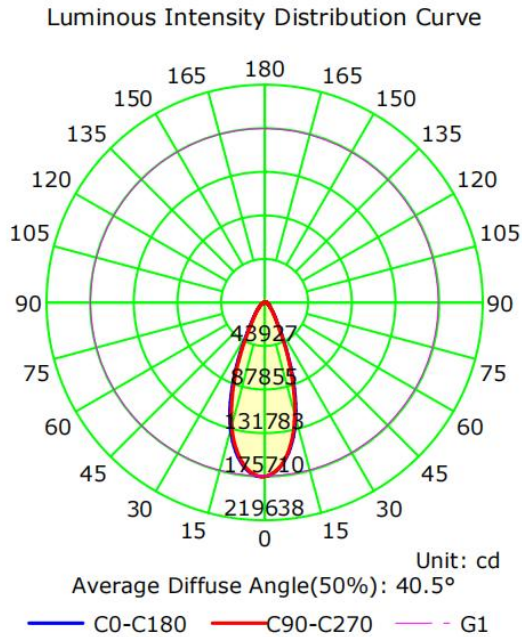

77008B - SPORTS LIGHT

750W 5K 120-277V 20° BEAM ANGLE

FEATURES:

- 360° Lighting, 20° Beam Angle
- Easy Install & Operation
- Separate Driver Box lowers overall fixture temperature and allows for remote mounting from fixture
- 10kV Surge Protection
- Glare Shield Included with Fixture
- IP65 Rated for Wet Locations
- 5 Year Warranty
- 3.29' Whip Length
- Operating Temperature: -40° - 113°F
- Die cast Aluminum Housing, Black Finish, Red Side Accents
- Application: Sports Stadiums, Recreational Fields, Arenas, Parks & more

Part#	Wattage	Voltage	Lumens	CCT	CRI	Dimming	Beam Angle	Lumens/Watt
77008B	750W	120-277V	117,065	5000K	>70	0-10V	20°	156

77008B - SPORTS LIGHT

750W 5K 120-277V 20° BEAM ANGLE

PHOTOMETRY:

DIMENSIONAL LINE ART:

(mm)

77008B - SPORTS LIGHT

750W 5K 120-277V 20° BEAM ANGLE

TECHNICAL SPECIFICATIONS:

Electrical:

Input Voltage: 120-277V

Current: 6.7A @ 120V

Frequency: 60Hz

Power Factor: ≥ 0.99

THD: $\leq 20\%$

Product Parameters:

500 Watts

Lumens: 117,065

Efficacy: 156 Lumens Per Watt

50,000+ Hour LED Life Span

CCT: 5000K (Cool White)