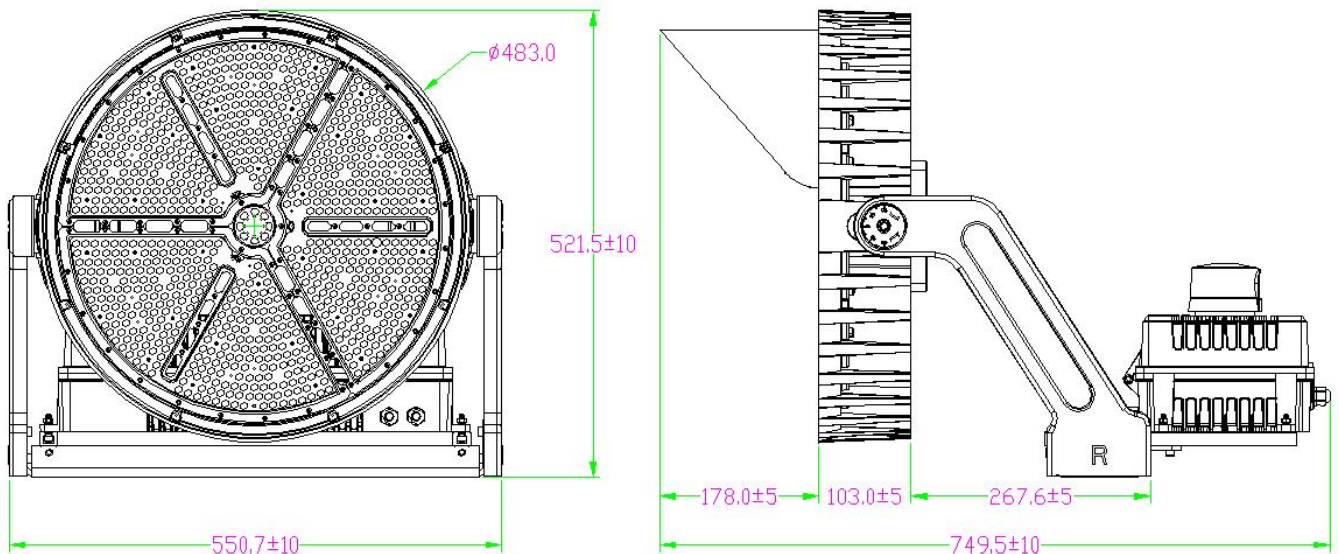

77008B - SPORTS LIGHT

750W 5K 120-277V 20° BEAM ANGLE

FEATURES:

- 360° Lighting, 20° Beam Angle
- Easy Install & Operation
- Separate Driver Box lowers overall fixture temperature and allows for remote mounting from fixture
- 10kV Surge Protection
- Glare Shield Included with Fixture
- IP65 Rated for Wet Locations
- 5 Year Warranty
- 3.29' Whip Length
- Operating Temperature: -40° - 113°F
- Die cast Aluminum Housing, Black Finish, Red Side Accents
- Application: Sports Stadiums, Recreational Fields, Arenas, Parks & more

Part#	Wattage	Voltage	Lumens	CCT	CRI	Dimming	Beam Angle	Lumens/Watt
77008B	750W	120-277V	117,065	5000K	>70	0-10V	20°	156

77008B - SPORTS LIGHT

750W 5K 120-277V 20° BEAM ANGLE

PHOTOMETRY:

DIMENSIONAL LINE ART:

(mm)

77008B - SPORTS LIGHT

750W 5K 120-277V 20° BEAM ANGLE

TECHNICAL SPECIFICATIONS:

Electrical:

Input Voltage: 120-277V

Current: 6.7A @ 120V

Frequency: 60Hz

Power Factor: ≥ 0.99

THD: $\leq 20\%$

Product Parameters:

500 Watts

Lumens: 117,065

Efficacy: 156 Lumens Per Watt

50,000+ Hour LED Life Span

CCT: 5000K (Cool White)