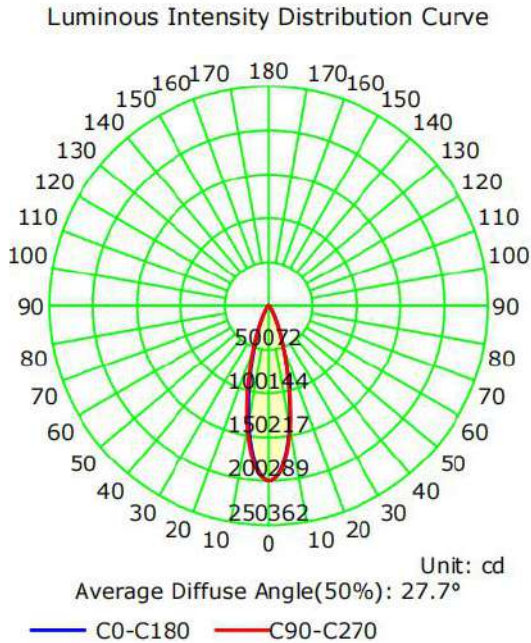

# 77007B - SPORTS LIGHT

500W 5K 277-480V 80° BEAM ANGLE

Part#	Wattage	Voltage	Lumens	CCT	CRI	Dimming	Beam Angle	Lumens/Watt
77007B	500W	277-480V	71,377	5000K	72	0-10V	80°	141 lm/w

## DIMENSIONAL LINE ART:

(mm)

### Product Parameters:

500 Watts

Lumens: 71,377

Efficacy: 141 Lumens Per Watt

50,000+ Hour LED Life Span

CCT: 5000K (Cool White)