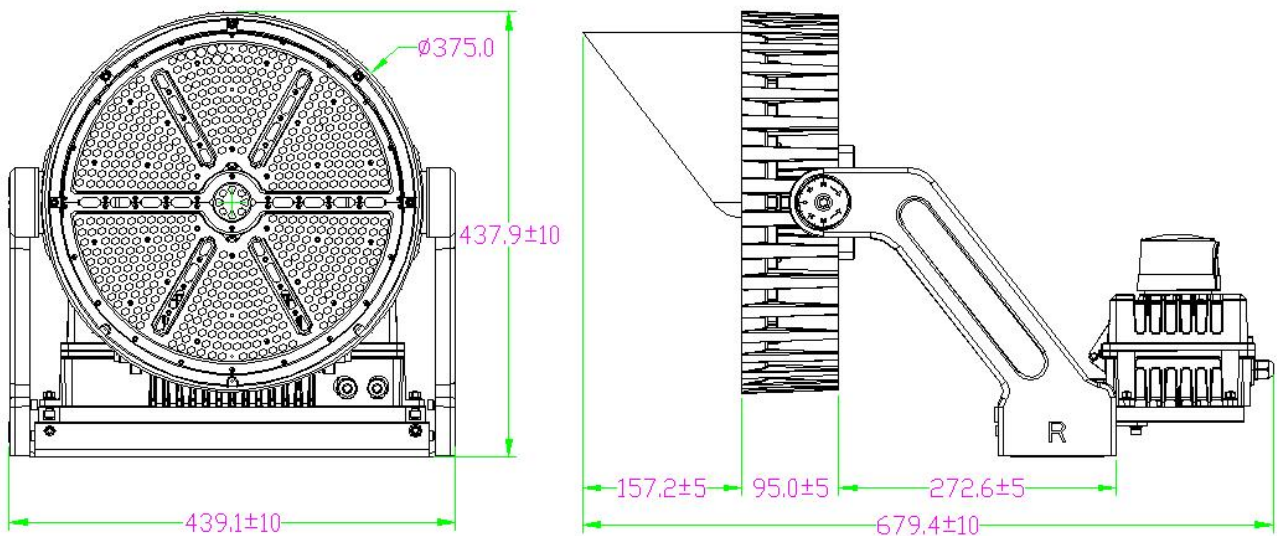

### FEATURES:

- 360° Lighting, 80° Beam Angle
- Easy Install & Operation
- Separate Driver Box lowers overall fixture temperature and allows for remote mounting from fixture
- 10kV Surge Protection
- Glare Shield Included with Fixture
- IP65 Rated for Wet Locations
- 5 Year Warranty
- 3.29' Whip Length
- Operating Temperature: -40° - 113°F
- Die cast Aluminum Housing, Black Finish, Red Side Accents
- Application: Sports Stadiums, Recreational Fields, Arenas, Parks & more

# 77007B - SPORTS LIGHT

500W 5K 277-480V 80° BEAM ANGLE

## PHOTOMETRY:

## DIMENSIONAL LINE ART:

(mm)