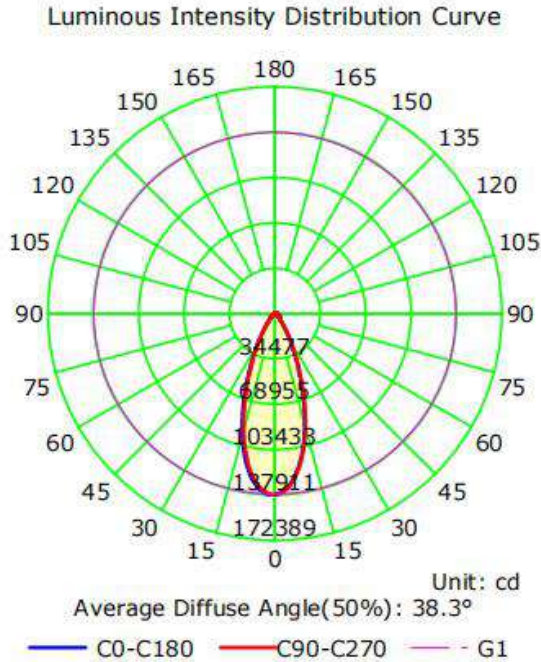

77006B - SPORTS LIGHT

500W 5K 120-277V 80° BEAM ANGLE

FEATURES:

- 360° Lighting, 80° Beam Angle
- Easy Install & Operation
- Separate Driver Box lowers overall fixture temperature and allows for remote mounting from fixture
- 10kV Surge Protection
- Glare Shield Included with Fixture - Easy Install
- IP65 Rated for Wet Locations
- 5 Year Warranty
- 3.29' Whip Length
- Operating Temperature: -40° - 113°F
- Die cast Aluminum Housing, Black Finish, Red Side Accents
- Application: Sports Stadiums, Recreational Fields, Arenas, Parks & more

Part#	Wattage	Voltage	Lumens	CCT	CRI	Dimming	Beam Angle	Lumens/Watt
77006B	500W	120-277V	76,575	5000K	>70	0-10V	80°	153

77006B - SPORTS LIGHT

500W 5K 120-277V 80° BEAM ANGLE

PHOTOMETRY:

DIMENSIONAL LINE ART:

(mm)

77006B - SPORTS LIGHT

500W 5K 120-277V 80° BEAM ANGLE

TECHNICAL SPECIFICATIONS:

Electrical:

Input Voltage: 120-277V

Current: 4.3A @ 120V

Frequency: 60Hz

Power Factor: ≥ 0.99

THD: $\leq 20\%$

Product Parameters:

500 Watts

Lumens: 76,575

Efficacy: 153 Lumens Per Watt

50,000+ Hour LED Life Span

CCT: 5000K (Cool White)