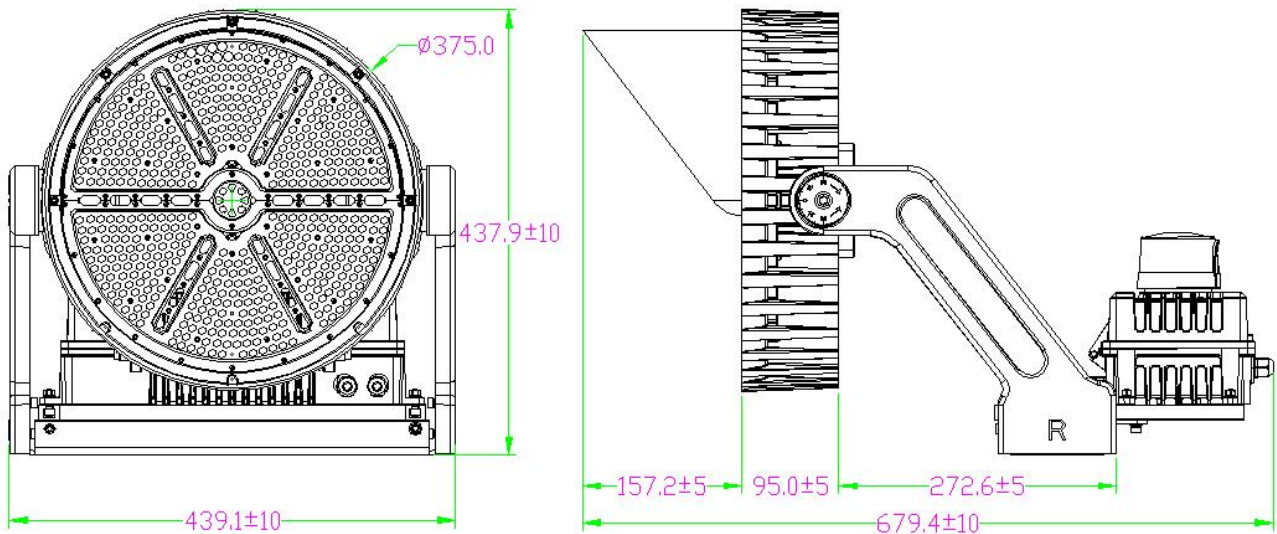

77006B - SPORTS LIGHT

500W 5K 120-277V 80° BEAM ANGLE

FEATURES:

- 360° Lighting, 80° Beam Angle
- Easy Install & Operation
- Separate Driver Box lowers overall fixture temperature and allows for remote mounting from fixture
- 10kV Surge Protection
- Glare Shield Included with Fixture - Easy Install
- IP65 Rated for Wet Locations
- 5 Year Warranty
- 3.29' Whip Length
- Operating Temperature: -40° - 113°F
- Die cast Aluminum Housing, Black Finish, Red Side Accents
- Application: Sports Stadiums, Recreational Fields, Arenas, Parks & more

Part#	Wattage	Voltage	Lumens	CCT	CRI	Dimming	Beam Angle	Lumens/Watt
77006B	500W	120-277V	76,575	5000K	>70	0-10V	80°	153

77006B - SPORTS LIGHT

500W 5K 120-277V 80° BEAM ANGLE

PHOTOMETRY:

DIMENSIONAL LINE ART:

(mm)

77006B - SPORTS LIGHT

500W 5K 120-277V 80° BEAM ANGLE

TECHNICAL SPECIFICATIONS:

Electrical:

Input Voltage: 120-277V

Current: 4.3A @ 120V

Frequency: 60Hz

Power Factor: ≥ 0.99

THD: $\leq 20\%$

Product Parameters:

500 Watts

Lumens: 76,575

Efficacy: 153 Lumens Per Watt

50,000+ Hour LED Life Span

CCT: 5000K (Cool White)