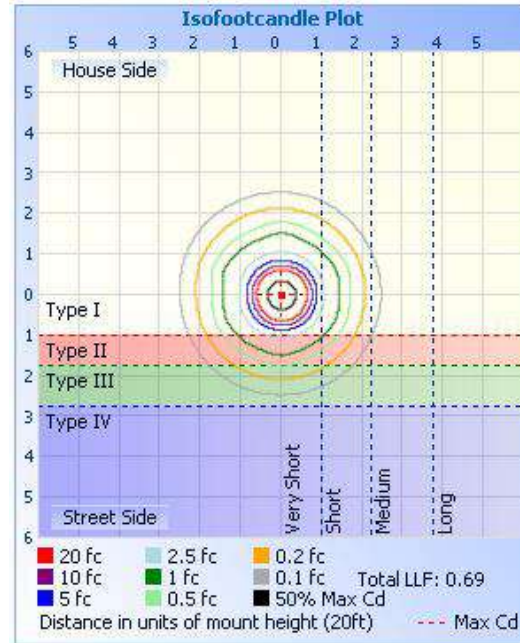

77006B - SPORTS LIGHT

500W 5K 120-277V 80° BEAM ANGLE

FEATURES:

- 360° Lighting, 80° Beam Angle
- Easy Install & Operation
- Separate Driver Box lowers overall fixture temperature and allows for remote mounting from fixture
- 10kV Surge Protection
- Glare Shield Included with Fixture - Easy Install
- IP65 Rated for Wet Locations
- 5 Year Warranty
- 3.29' Whip Length
- Operating Temperature: -40° - 113°F
- Die cast Aluminum Housing, Black Finish, Red Side Accents
- Application: Sports Stadiums, Recreational Fields, Arenas, Parks & more

Part#	Wattage	Voltage	Lumens	CCT	CRI	Dimming	Beam Angle	Lumens/Watt
77006B	500W	120-277V	76,575	5000K	>70	0-10V	80°	153

77006B - SPORTS LIGHT

500W 5K 120-277V 80° BEAM ANGLE

PHOTOMETRY:

DIMENSIONAL LINE ART:

(mm)

77006B - SPORTS LIGHT

500W 5K 120-277V 80° BEAM ANGLE

TECHNICAL SPECIFICATIONS:

Electrical:

Input Voltage: 120-277V

Current: 4.3A @ 120V

Frequency: 60Hz

Power Factor: ≥ 0.99

THD: $\leq 20\%$

Product Parameters:

500 Watts

Lumens: 76,575

Efficacy: 153 Lumens Per Watt

50,000+ Hour LED Life Span

CCT: 5000K (Cool White)