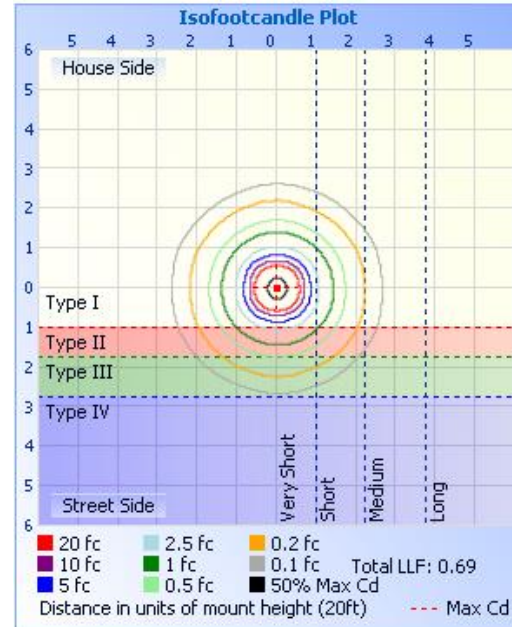

# 77005B - SPORTS LIGHT

500W 5K 277-480V 40° BEAM ANGLE

## DIMENSIONAL LINE ART:

(mm)