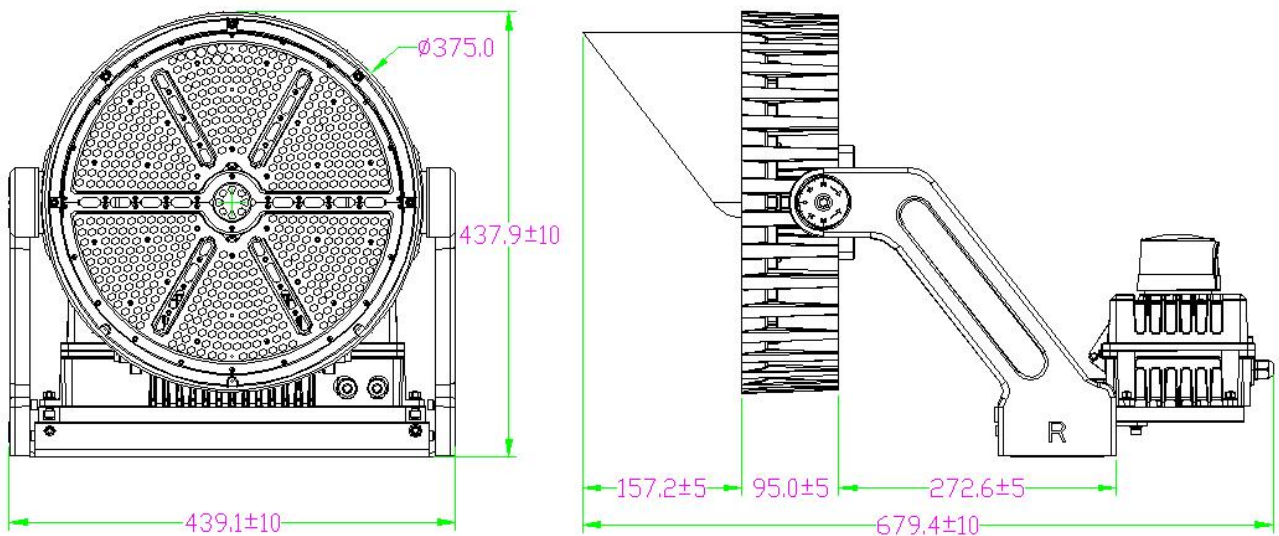

## FEATURES:

- 360° Lighting, 40° Beam Angle
- Easy Install & Operation
- Separate Driver Box lowers overall fixture temperature and allows for remote mounting from fixture
- 10kV Surge Protection
- Glare Shield Included with Fixture
- IP65 Rated for Wet Locations
- 5 Year Warranty
- 3.29' Whip Length
- Operating Temperature: -40° - 113°F
- Die cast Aluminum Housing, Black Finish, Red Side Accents
- Application: Sports Stadiums, Recreational Fields, Arenas, Parks & more

# 77005B - SPORTS LIGHT

500W 5K 277-480V 40° BEAM ANGLE

## PHOTOMETRY:

## DIMENSIONAL LINE ART:

(mm)