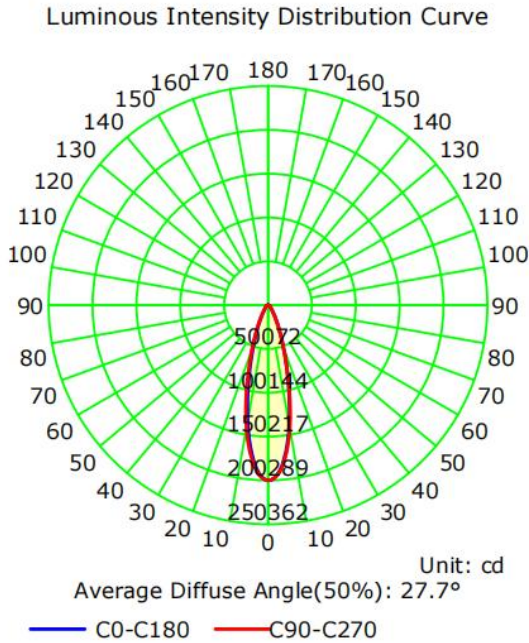

# 77005B - SPORTS LIGHT

500W 5K 277-480V 40° BEAM ANGLE

Part#	Wattage	Voltage	Lumens	CCT	CRI	Dimming	Beam Angle	Lumens/Watt
77005B	500W	277-480V	71,377	5000K	72	0-10V	40°	141 lm/w

## DIMENSIONAL LINE ART:

(mm)

### Product Parameters:

500 Watts

Lumens: 71,377

Efficacy: 141 Lumens Per Watt

50,000+ Hour LED Life Span

CCT: 5000K (Cool White)