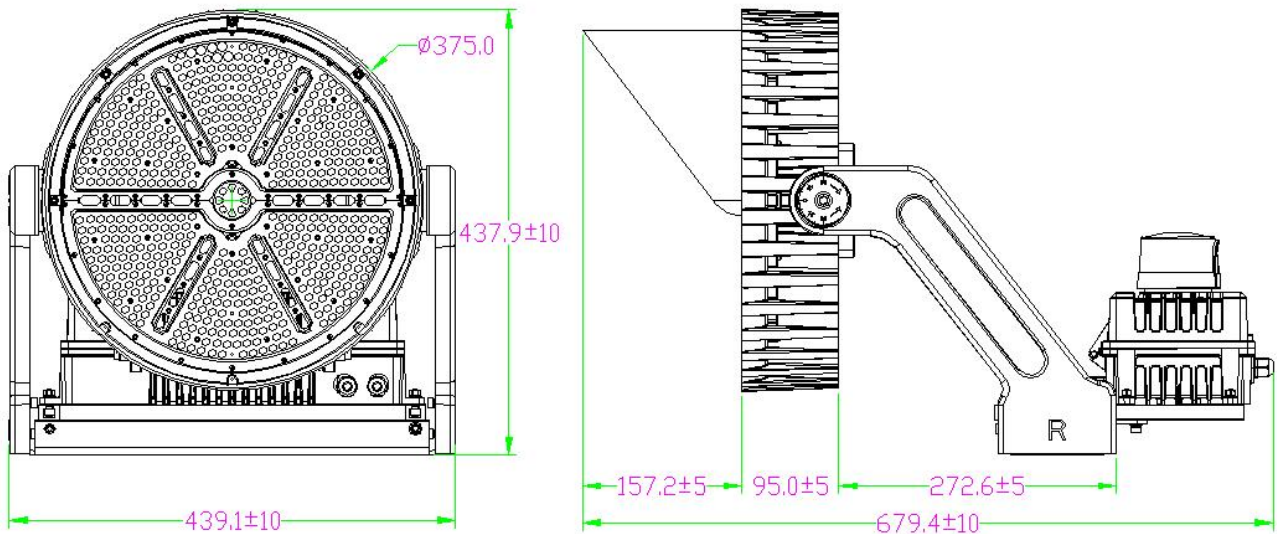

### FEATURES:

- 360° Lighting, 40° Beam Angle
- Easy Install & Operation
- Separate Driver Box lowers overall fixture temperature and allows for remote mounting from fixture
- 10kV Surge Protection
- Glare Shield Included with Fixture - Easy Install
- IP65 Rated for Wet Locations
- 5 Year Warranty
- 3.29' Whip Length
- Operating Temperature: -40° - 113°F
- Die cast Aluminum Housing, Black Finish, Red Side Accents
- Application: Sports Stadiums, Recreational Fields, Arenas, Parks & more

# 77004B - SPORTS LIGHT

500W 5K 120-277V 40° BEAM ANGLE

## PHOTOMETRY:

## DIMENSIONAL LINE ART:

(mm)