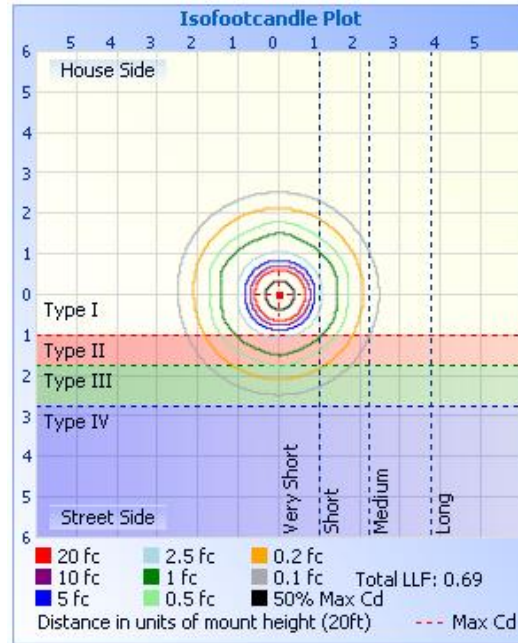

# 77004B - SPORTS LIGHT

500W 5K 120-277V 40° BEAM ANGLE

### FEATURES:

- 360° Lighting, 40° Beam Angle
- Easy Install & Operation
- Separate Driver Box lowers overall fixture temperature and allows for remote mounting from fixture
- 10kV Surge Protection
- Glare Shield Included with Fixture - Easy Install
- IP65 Rated for Wet Locations
- 5 Year Warranty
- 3.29' Whip Length
- Operating Temperature: -40° - 113°F
- Die cast Aluminum Housing, Black Finish, Red Side Accents
- Application: Sports Stadiums, Recreational Fields, Arenas, Parks & more

Part#	Wattage	Voltage	Lumens	CCT	CRI	Dimming	Beam Angle	Lumens/Watt
77004B	500W	120-277V	70,939	5000K	72	0-10V	40°	141

## DIMENSIONAL LINE ART:

(mm)