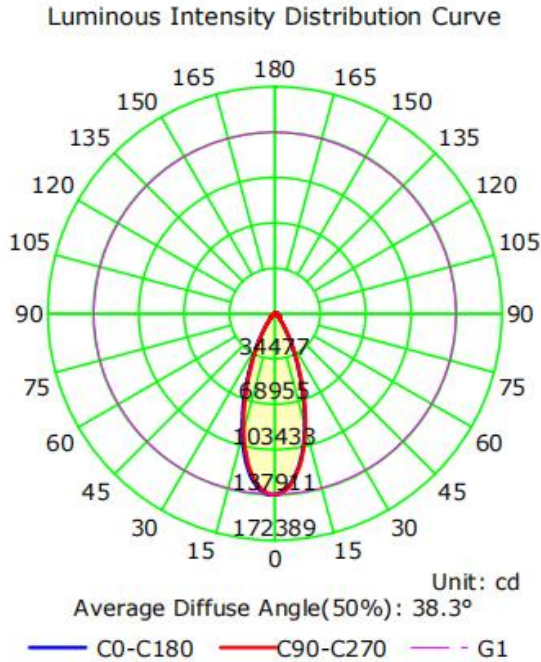

# 77004B - SPORTS LIGHT

500W 5K 120-277V 40° BEAM ANGLE

### FEATURES:

- 360° Lighting, 40° Beam Angle
- Easy Install & Operation
- Separate Driver Box lowers overall fixture temperature and allows for remote mounting from fixture
- 10kV Surge Protection
- Glare Shield Included with Fixture - Easy Install
- IP65 Rated for Wet Locations
- 5 Year Warranty
- 3.29' Whip Length
- Operating Temperature: -40° - 113°F
- Die cast Aluminum Housing, Black Finish, Red Side Accents
- Application: Sports Stadiums, Recreational Fields, Arenas, Parks & more

Part#	Wattage	Voltage	Lumens	CCT	CRI	Dimming	Beam Angle	Lumens/Watt
77004B	500W	120-277V	70,939	5000K	72	0-10V	40°	141

## DIMENSIONAL LINE ART:

(mm)