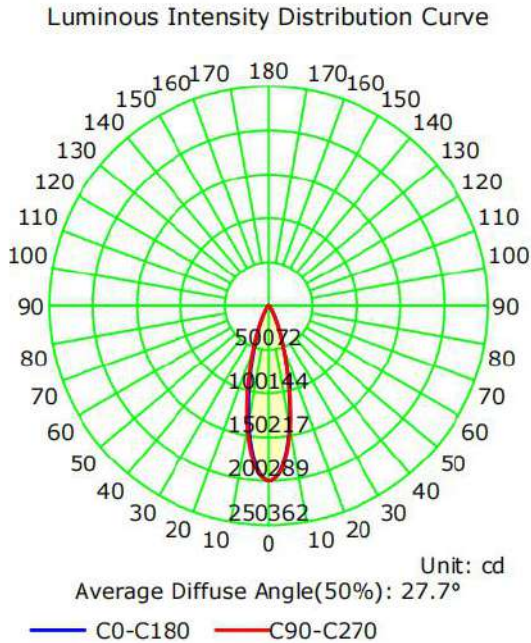

# 77001B - SPORTS LIGHT

500W 5K 277-480V 30° BEAM ANGLE

Part#	Wattage	Voltage	Lumens	CCT	CRI	Dimming	Beam Angle	Lumens/Watt
77001B	500W	277-480V	71,088	5000K	>70	0-10V	30°	141 lm/w

## DIMENSIONAL LINE ART:

(mm)

### Product Parameters:

500 Watts

Lumens: 71,088

Efficacy: 141 Lumens Per Watt

50,000+ Hour LED Life Span

CCT: 5000K (Cool White)