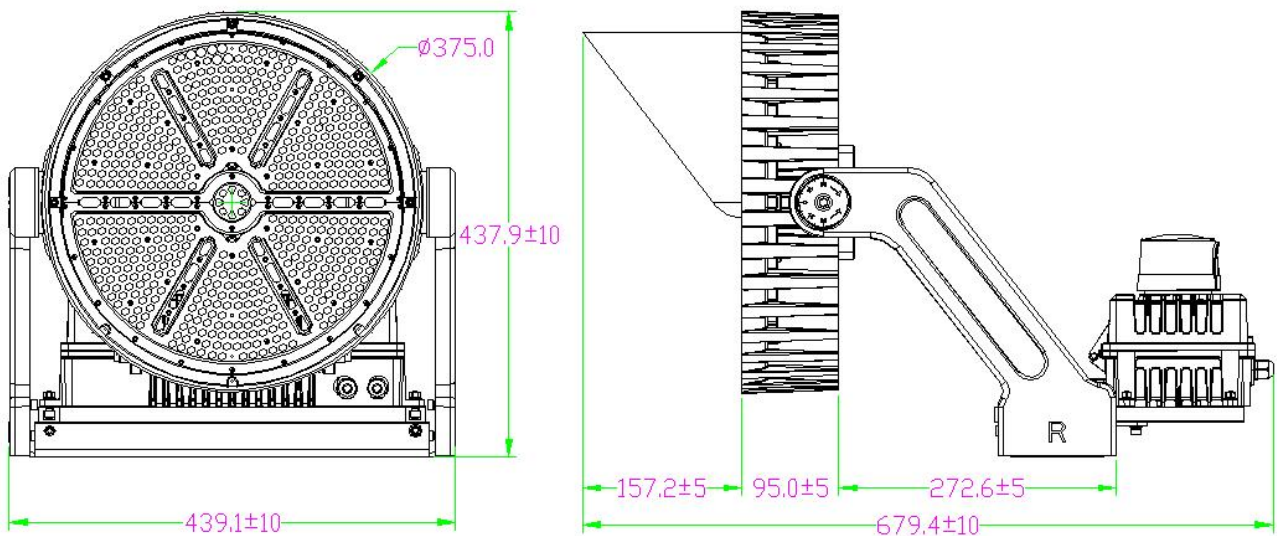

### FEATURES:

- 360° Lighting, 30° Beam Angle
- Easy Install & Operation
- Separate Driver Box lowers overall fixture temperature and allows for remote mounting from fixture
- 10kV Surge Protection
- Glare Shield Included with Fixture
- IP65 Rated for Wet Locations
- 5 Year Warranty
- 3.29' Whip Length
- Operating Temperature: -40° - 113°F
- Die cast Aluminum Housing, Black Finish, Red Side Accents
- Application: Sports Stadiums, Recreational Fields, Arenas, Parks & more

# 77001B - SPORTS LIGHT

500W 5K 277-480V 30° BEAM ANGLE

## PHOTOMETRY:

## DIMENSIONAL LINE ART:

(mm)