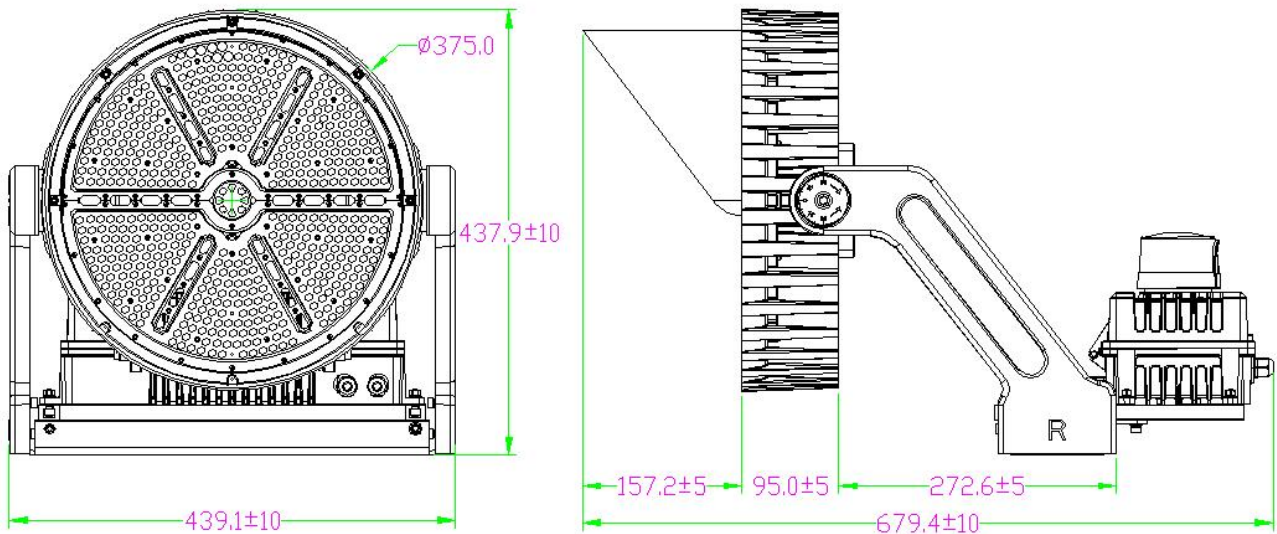

## FEATURES:

- 360° Lighting, 30° Beam Angle
- Easy Install & Operation
- Separate Driver Box lowers overall fixture temperature and allows for remote mounting from fixture
- 10kV Surge Protection
- Glare Shield Included with Fixture - Easy Install
- IP65 Rated for Wet Locations
- 5 Year Warranty
- 3.29' Whip Length
- Operating Temperature: -40° - 113°F
- Die cast Aluminum Housing, Black Finish, Red Side Accents
- Application: Sports Stadiums, Recreational Fields, Arenas, Parks & more

# 77000B - SPORTS LIGHT

500W 5K 120-277V 30° BEAM ANGLE

## PHOTOMETRY:

## DIMENSIONAL LINE ART:

(mm)