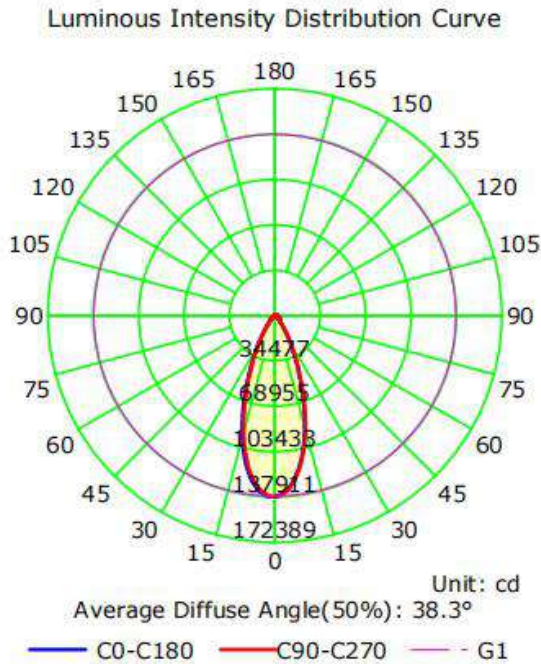

# 77000B - SPORTS LIGHT

500W 5K 120-277V 30° BEAM ANGLE

Part#	Wattage	Voltage	Lumens	CCT	CRI	Dimming	Beam Angle	Lumens/Watt
77000B	500W	120-277V	71,030	5000K	>70	0-10V	30°	142

## DIMENSIONAL LINE ART:

(mm)