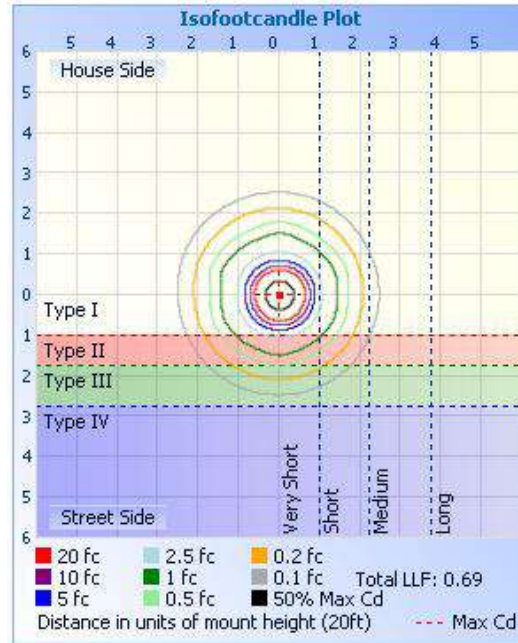

# 77000B - SPORTS LIGHT

500W 5K 120-277V 30° BEAM ANGLE

## DIMENSIONAL LINE ART:

(mm)