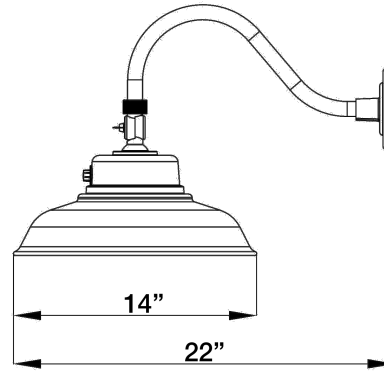

MORRIS CAT#: 75125A

LED Gooseneck Flood light

40W, 120/240/277V, 5000K Bronze