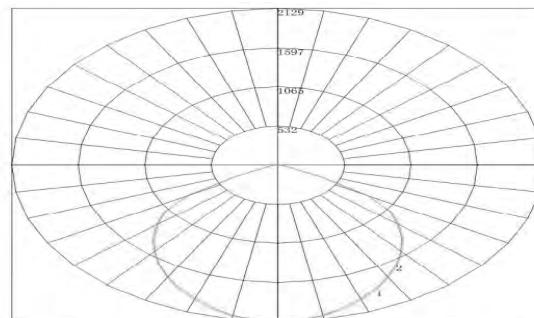

PHOTOMETRY