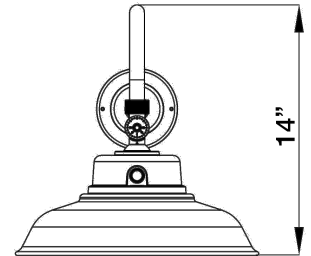

MORRIS CAT#: 75125A

LED Gooseneck Flood light

40W, 120/240/277V, 5000K Bronze