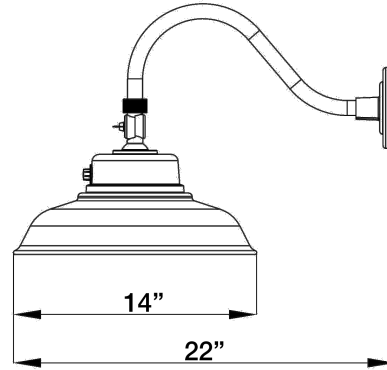

### Features:

- Clear Polycarbonate Lens
- Swivel head fixture
- Operating Temperature: -40°F to 122°F
- Photocell Included
- Powder Coated: Black
- Aluminum Housing
- Environment: IP65 Rated -Suitable for Wet Locations
- Certification: ETL
- DLC PRODUCT ID#: S-QPW02
- 5 Year Limited Warranty