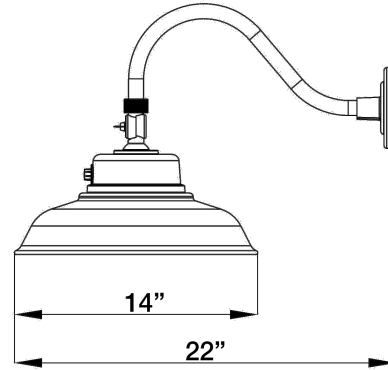

MORRIS CAT#: 75121A

LED Driverless Gooseneck Flood light 40W, 120/240/277V, 4000K, Black