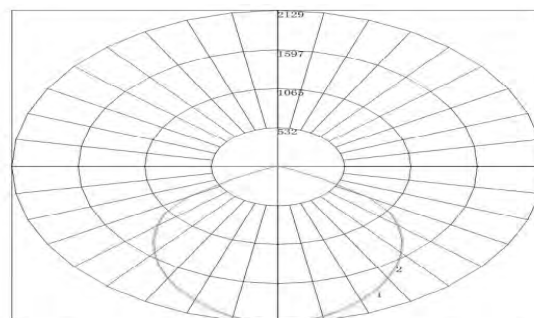

PHOTOMETRY