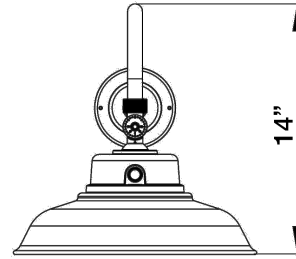

MORRIS CAT#: 75121A

LED Driverless Gooseneck Flood light 40W, 120/240/277V, 4000K, Black