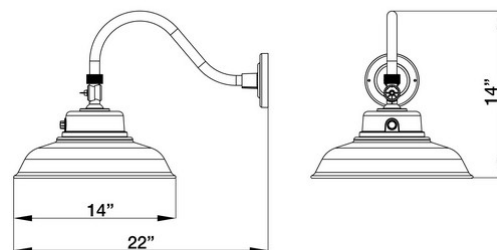

MORRIS CAT#: 75119A

LED Driverless Gooseneck Flood light

40W, 120/240/277V, 3000K, Bronze