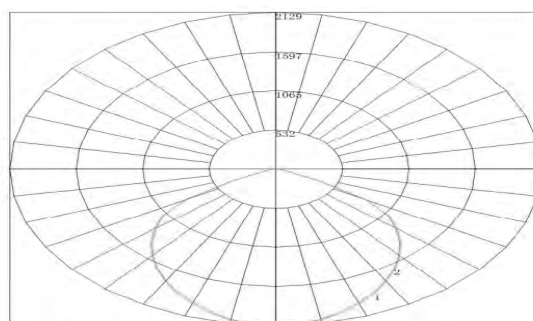

PHOTOMETRY