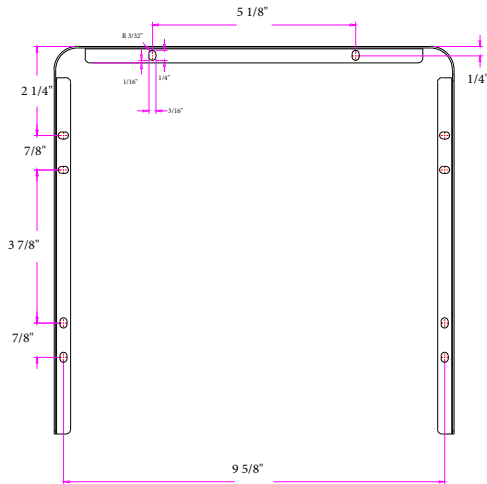

MORRIS CAT#: 75093C
 Area-Light Gen 4 - Glare Shield 150W-200W
 Bronze

Features:

Area-Light Gen 4 - Glare Shield 150W-200W Bronze features include:

- For use with Gen 4 Area Lights
- Corrosion resistant Die Cast Aluminum Housing
- Superior Architectural Powder Coat Finish
- Housing Color: Bronze
- Stainless Steel Hardware
- Order Qty of 1 = 1 Piece

CAT. NO.	GEN.	DESCRIPTION	CASE QTY	EACH
75093C	4	GLARE SHIELD 150W-200W BRONZE	16	