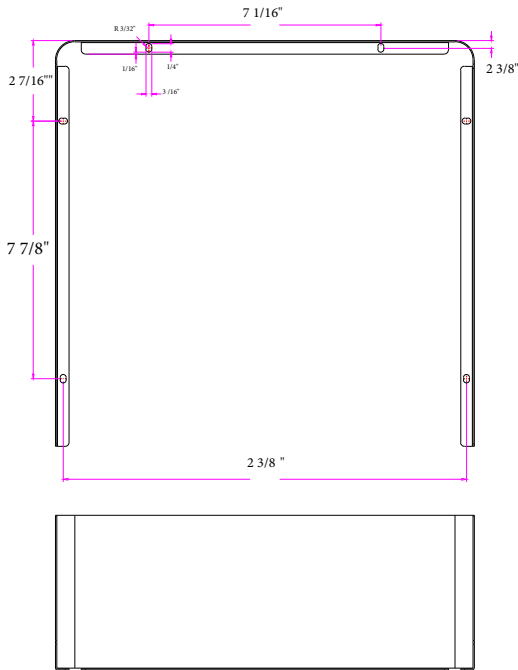

**MORRIS CAT#: 75089C**  
**Area-Light Gen 4 - Glare Shield**  
**240W-300W Bronze**

**Features:**

Area-Light Gen 4 - Glare Shield 240W-300W Bronze features include:

- For use with Gen 4 Area Lights
- Corrosion resistant Die Cast Aluminum Housing
- Superior Architectural Powder Coat Finish
- Housing Color: Bronze
- Stainless Steel Hardware
- Order Qty of 1 = 1 Piece

CAT. NO.	GEN.	DESCRIPTION	CASE QTY	EACH
75089C	4	GLARE SHIELD 240W-300W BRONZE	16	